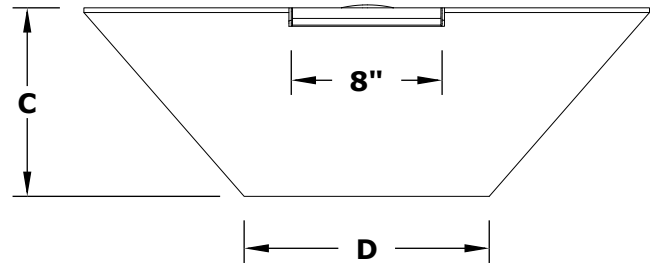

MAYA FIRE WATER BOWL - GFRC CONCRETE

ISOMETRIC VIEW

RIGHT SIDE VIEW

SKU	A	B	C	D	E	BTU
OPT-24SFWM	24"	8"	10.75"	13"	2"	45,000
OPT-30SFWM	30"	12"	10.25"	13"	2"	65,000
OPT-36SFWM	36"	12"	12"	20"	3"	65,000
OPT-24SFWE12V	24"	8"	10.75"	13"	2"	45,000
OPT-30SFWE12V	30"	12"	10.25"	13"	2"	65,000
OPT-36SFWE12V	36"	12"	12"	20"	3"	65,000

Fire Pit Material: GFRC Concrete
 Finish: Smooth Finish
 Pan Material: 304 Stainless Steel
 Burner Material: 304 Stainless Steel

12V ELECTRONIC IGNITION
 ANSI Z21.97-(2017) / CSA 2.41-(2017)

Includes: Bowl, Pan, Burner, Scupper, Whistle Free Hose, NG Orifice OR LP Air Mixer, Black Lava Rock.