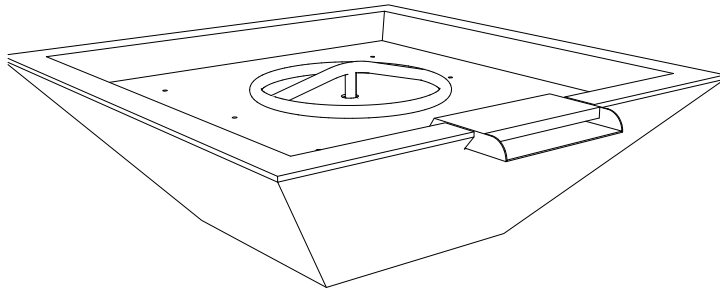

MAYA FIRE WATER BOWL - GFRC CONCRETE

ISOMETRIC VIEW

RIGHT SIDE VIEW

SKU	A	B	C	D	E	BTU
OPT-24SFWM	24"	8"	10.75"	13"	2"	45,000
OPT-30SFWM	30"	12"	10.25"	13"	2"	65,000
OPT-36SFWM	36"	12"	12"	20"	3"	65,000
OPT-24SFWE12V	24"	8"	10.75"	13"	2"	45,000
OPT-30SFWE12V	30"	12"	10.25"	13"	2"	65,000
OPT-36SFWE12V	36"	12"	12"	20"	3"	65,000

Fire Pit Material: GFRC Concrete
 Finish: Smooth Finish
 Pan Material: 304 Stainless Steel
 Burner Material: 304 Stainless Steel

12V ELECTRONIC IGNITION
 ANSI Z21.97-(2017) / CSA 2.41-(2017)

Includes: Bowl, Pan, Burner, Scupper, Whistle Free Hose, NG Orifice OR LP Air Mixer, Black Lava Rock.