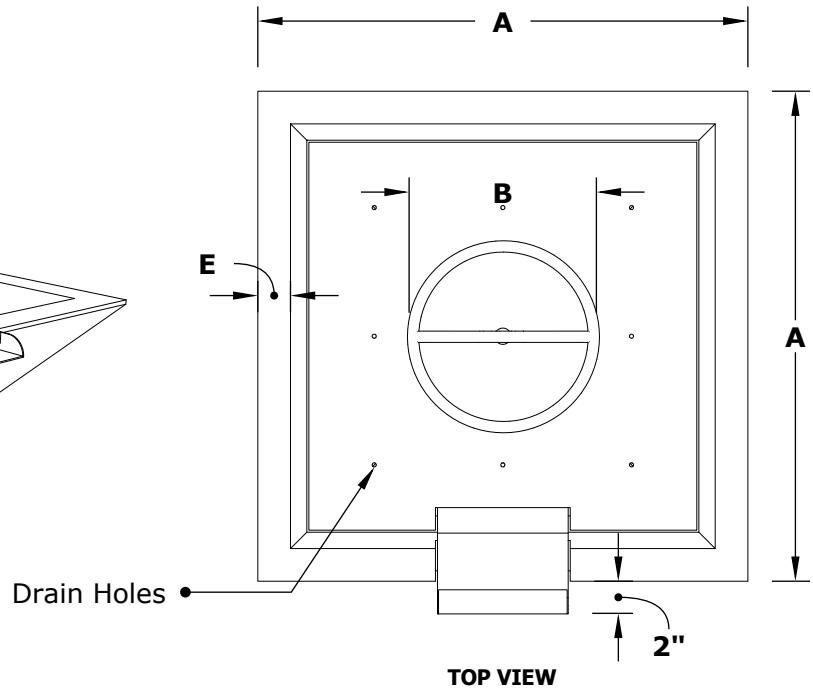

MAYA FIRE WATER BOWL - GFRC CONCRETE

ISOMETRIC VIEW

RIGHT SIDE VIEW

SKU	A	B	C	D	E	BTU
OPT-24SFWM	24"	8"	10.75"	13"	2"	45,000
OPT-30SFWM	30"	12"	10.25"	13"	2"	65,000
OPT-36SFWM	36"	12"	12"	20"	3"	65,000
OPT-24SFWE12V	24"	8"	10.75"	13"	2"	45,000
OPT-30SFWE12V	30"	12"	10.25"	13"	2"	65,000
OPT-36SFWE12V	36"	12"	12"	20"	3"	65,000

Fire Pit Material: GFRC Concrete
 Finish: Smooth Finish
 Pan Material: 304 Stainless Steel
 Burner Material: 304 Stainless Steel

12V ELECTRONIC IGNITION
 ANSI Z21.97-(2017) / CSA 2.41-(2017)

Includes: Bowl, Pan, Burner, Scupper, Whistle Free Hose, NG Orifice OR LP Air Mixer, Black Lava Rock.