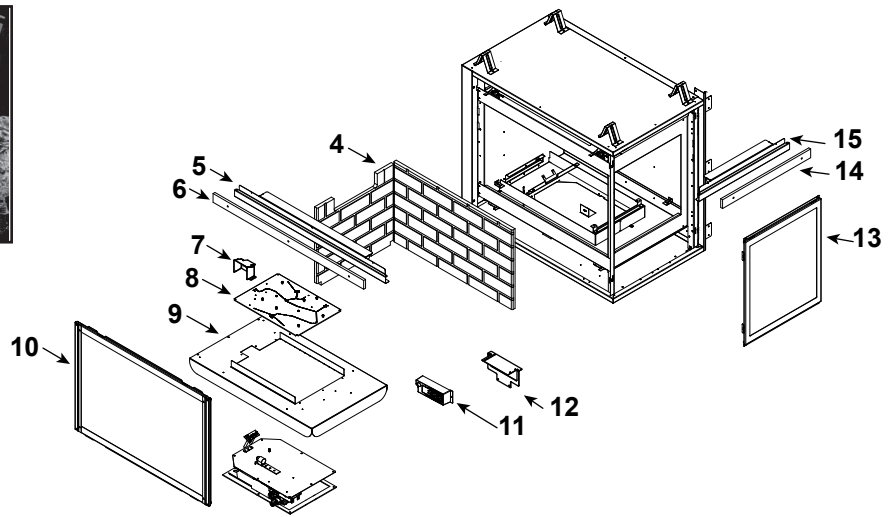

Log Set Assembly

IMPORTANT: THIS IS DATED INFORMATION. Parts must be ordered from a dealer or distributor. **Hearth and Home Technologies does not sell directly to consumers.** Provide model number and serial number when requesting service parts from your dealer or distributor.

Stocked at Depot

ITEM	DESCRIPTION	COMMENTS	PART NUMBER	
	Log Set Assembly		LOGS-2129	Y
A	Log A		SRV2129-701	
B	Log B		SRV2129-703	
C	Log C		SRV2129-702	
D	Log D		SRV2129-706	
1	Log 1		SRV2129-704	
2	Log 2		SRV2129-705	
3	Log 3		SRV2129-707	
4	Corner Refractory		SRV2005-REF-COR	
5	Sheetrock Ledge (Side)		2130-118	
6	Non-Comb, Long		2130-199	
7	Pilot Shield		2128-124	
8	Burner NG, Propane		2128-007	Y
9	Base Pan		2132-115	
10	Glass Door Assembly (Side)		GLA-6TROC	Y
11	Junction Box		SRV4021-013	Y
12	Junction Box Bracket		2128-128	
13	Glass Door Assembly (End)		GLA-2130	Y
14	Non-Comb, Short		2130-198	
15	Sheetrock Ledge (End)		2130-126	
	Non-Comb		2162-107	
	Refractory Bracket		2162-106	
	Surround Overlay (contains overlay for top, bottom and sides)		SRV2132-FACE