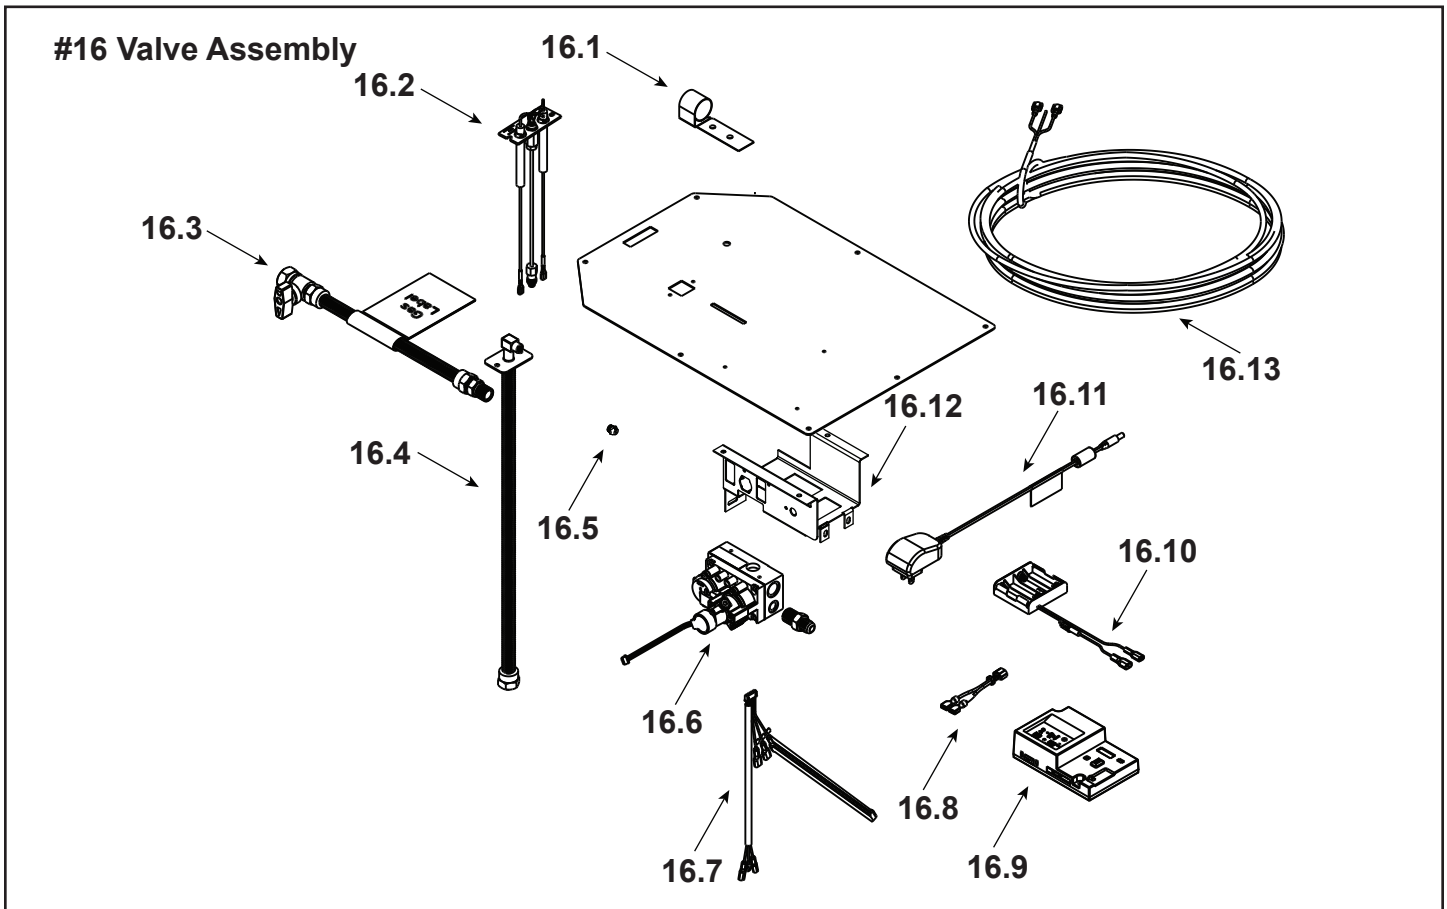

**Stocked at Depot**

ITEM	DESCRIPTION	COMMENTS	PART NUMBER	
	Log Set Assembly		LOGS-2129	Y
A	Log A		SRV2129-701	
B	Log B		SRV2129-703	
C	Log C		SRV2129-702	
D	Log D		SRV2129-706	
1	Log 1		SRV2129-704	
2	Log 2		SRV2129-705	
3	Log 3		SRV2129-707	
4	Corner Refractory		SRV2005-REF-COR	
5	Sheetrock Ledge (Side)		2130-118	
6	Non-Comb, Long		2130-199	
7	Pilot Shield		2128-124	
8	Burner NG, Propane		2128-007	Y
9	Base Pan		2132-115	
10	Glass Door Assembly (Side)		GLA-6TROC	Y
11	Junction Box		SRV4021-013	Y
12	Junction Box Bracket		2128-128	
13	Glass Door Assembly (End)		GLA-2130	Y
14	Non-Comb, Short		2130-198	
15	Sheetrock Ledge (End)		2130-126	
	Non-Comb		2162-107	
	Refractory Bracket		2162-106	
	Surround Overlay (contains overlay for top, bottom and sides)		SRV2132-FACE	

**Stocked at Depot**

ITEM	DESCRIPTION	COMMENTS	PART NUMBER	
16.1	Shutter Bracket Assembly		2118-121	Y
16.2	Pilot Assembly NG		2478-012	Y
	Pilot Assembly Propane	Convert 2478-012 with SRV593-527		
16.3	Flex Ball Valve Assembly		SRV302-320	Y
16.4	Flexible Gas Connector		530-302A	Y
16.5	Orifice NG (#32C)		SRV582-832	Y
	Orifice Propane (#50C)		582-850	Y
16.6	Valve NG		SRV2166-302	Y
	Valve Propane		2166-303	Y
16.7	Harness, IFT 6 Pin Wiring		SRV2326-132	Y
16.8	Jumper Wire		SRV2187-198	Y
16.9	Module, IFT Control		SRV2326-130	Y
16.10	Battery Holder 4AA, IFT		SRV2326-134	Y
16.11	Transformer, 6 Volt Wall		SRV2326-131	Y
16.12	Valve, Bracket		2118-104	
16.13	Thermostat Wire Assembly, Male/Male		SRV2118-170	Y