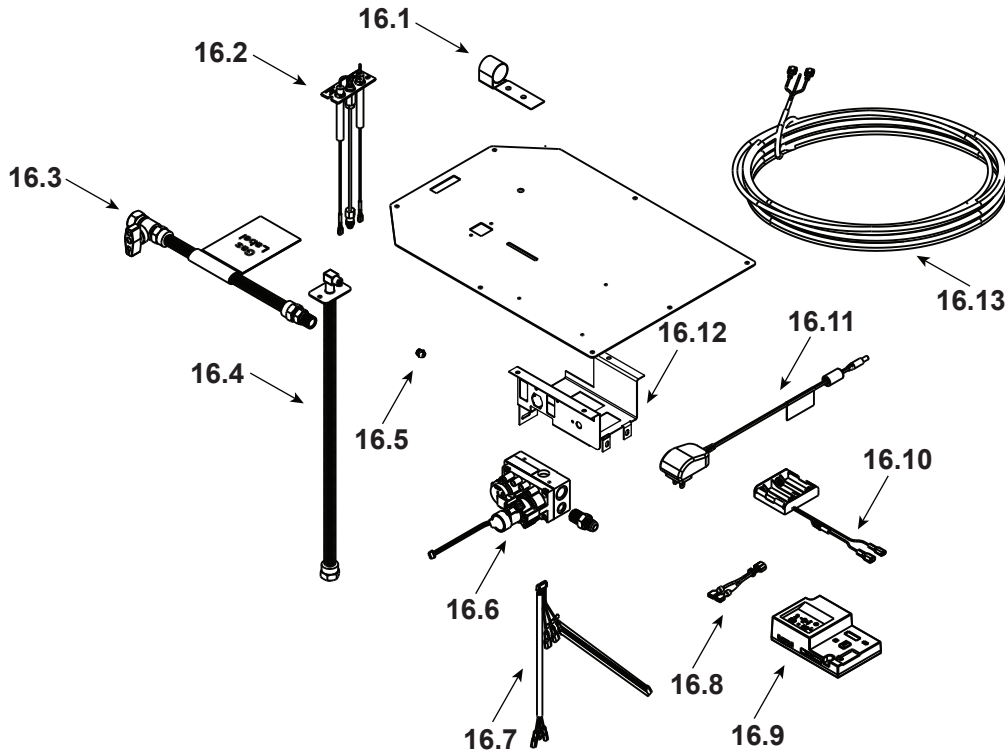

#16 Valve Assembly

IMPORTANT: THIS IS DATED INFORMATION. Parts must be ordered from a dealer or distributor. **Hearth and Home Technologies does not sell directly to consumers.** Provide model number and serial number when requesting service parts from your dealer or distributor.

Stocked at Depot

ITEM	DESCRIPTION	COMMENTS	PART NUMBER	Stocked at Depot
16.1	Shutter Bracket Assembly		2118-121	Y
16.2	Pilot Assembly NG		2478-012	Y
	Pilot Assembly Propane	Convert 2478-012 with SRV593-527		
16.3	Flex Ball Valve Assembly		SRV302-320	Y
16.4	Flexible Gas Connector		530-302A	Y
16.5	Orifice NG (#32C)		SRV582-832	Y
	Orifice Propane (#50C)		582-850	Y
16.6	Valve NG		SRV2166-302	Y
	Valve Propane		2166-303	Y
16.7	Harness, IFT 6 Pin Wiring		SRV2326-132	Y
16.8	Jumper Wire		SRV2187-198	Y
16.9	Module, IFT Control		SRV2326-130	Y
16.10	Battery Holder 4AA, IFT		SRV2326-134	Y
16.11	Transformer, 6 Volt Wall		SRV2326-131	Y
16.12	Valve, Bracket		2118-104	
16.13	Thermostat Wire Assembly, Male/Male		SRV2118-170	Y

Additional service part numbers appear on following page.