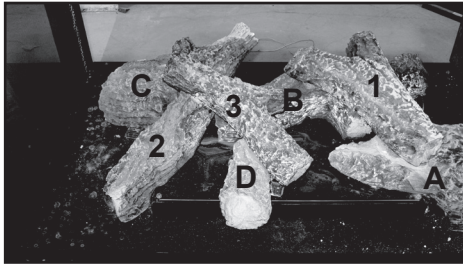

Log Set Assembly

IMPORTANT: THIS IS DATED INFORMATION. Parts must be ordered from a dealer or distributor. **Hearth and Home Technologies does not sell directly to consumers.** Provide model number and serial number when requesting service parts from your dealer or distributor.

**Stocked
at Depot**

ITEM	DESCRIPTION	COMMENTS	PART NUMBER	
	Log Set Assembly		LOGS-2129	Y
A	Log A		SRV2129-701	
B	Log B		SRV2129-703	
C	Log C		SRV2129-702	
D	Log D		SRV2129-706	
1	Log 1		SRV2129-704	
2	Log 2		SRV2129-705	
3	Log 3		SRV2129-707	
4	Sheetrock Ledge (End)		2130-126	
5	Non-Comb, Short		2130-198	
6	Glass Door Assembly (End)		GLA-2130	Y
7	Corner Refractory		SRV2005-REF-COR	
8	Sheetrock Ledge (Side)		2130-118	
9	Non-Comb, Long		2130-199	
10	Burner NG, Propane		2128-007	Y
11	Pilot Shield		2128-124	
12	Base Pan		2132-115	
13	Glass Door Assembly (Side)		GLA-6TROC	Y
14	Junction Box Bracket		2128-128	
15	Junction Box		SRV4021-013	Y
	Non-Comb		2162-107	
	Refractory Bracket		2162-106	
	Surround Overlay (contains overlay for top, bottom and sides)		SRV2132-FACE