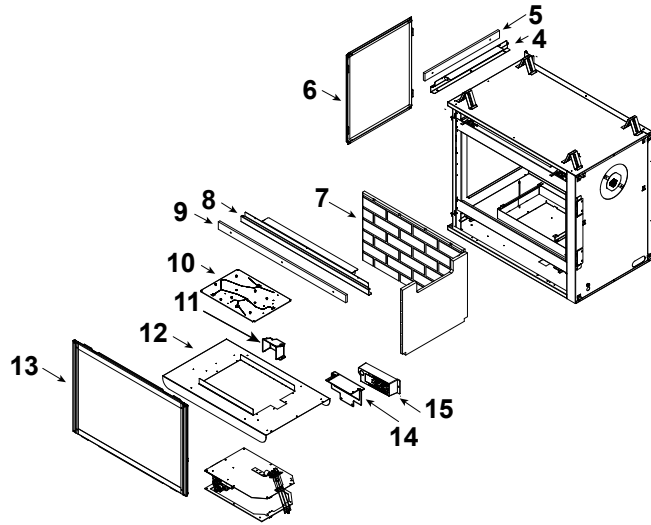

Log Set Assembly

IMPORTANT: THIS IS DATED INFORMATION. Parts must be ordered from a dealer or distributor. **Hearth and Home Technologies does not sell directly to consumers.** Provide model number and serial number when requesting service parts from your dealer or distributor.

**Stocked
at Depot**

ITEM	DESCRIPTION	COMMENTS	PART NUMBER	
	Log Set Assembly		LOGS-2129	Y
A	Log A		SRV2129-701	
B	Log B		SRV2129-703	
C	Log C		SRV2129-702	
D	Log D		SRV2129-706	
1	Log 1		SRV2129-704	
2	Log 2		SRV2129-705	
3	Log 3		SRV2129-707	
4	Sheetrock Ledge (End)		2130-126	
5	Non-Comb, Short		2130-198	
6	Glass Door Assembly (End)		GLA-2130	Y
7	Corner Refractory		SRV2005-REF-COR	
8	Sheetrock Ledge (Side)		2130-118	
9	Non-Comb, Long		2130-199	
10	Burner NG, Propane		2128-007	Y
11	Pilot Shield		2128-124	
12	Base Pan		2132-115	
13	Glass Door Assembly (Side)		GLA-6TROC	Y
14	Junction Box Bracket		2128-128	
15	Junction Box		SRV4021-013	Y
	Non-Comb		2162-107	
	Refractory Bracket		2162-106	
	Surround Overlay (contains overlay for top, bottom and sides)		SRV2132-FACE