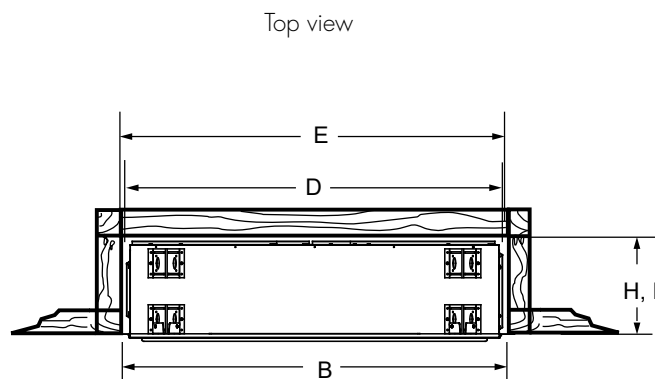

# SPECIFICATIONS

SPECIFICATIONS		Artisan 42 AVFL42	Artisan 48 AVFL48	Artisan 60 AVFL60	Artisan 48 See-Through AVFLST48
FRONT WIDTH	ACTUAL (A)	46-1/8"	52-1/8"	64-1/8"	52-1/8"
	FRAMING (B)	46-5/8"	52-5/8"	64-5/8"	52-5/8"
	OUTDOOR KIT (C)	N/A	N/A	N/A	48-1/2"
BACK WIDTH	ACTUAL (D)	46-1/8"	52-1/8"	64-1/8"	52-1/8"
	FRAMING (E)	46-5/8"	52-5/8"	64-5/8"	52-5/8"
HEIGHT	ACTUAL (F)	39-1/2"	39-1/2"	39-1/2"	39-1/2"
	FRAMING (G)	39-3/4"	39-3/4"	39-3/4"	39-3/4"
DEPTH	ACTUAL (H)	13-3/8"	13-3/8"	13-3/8"	13"
	FRAMING (I)	13-1/8"	13-1/8"	13-1/8"	13-1/8"
	OUTDOOR KIT (J)	N/A	N/A	N/A	14-7/8"
VIEWING AREA		42" x 17"	48" x 17"	60" x 17"	48" x 17"
BTU/HR INPUT		RB: 24,500(NG)/24,000(LP) BU: 34,000(NG)/33,000(LP)	39,000(NG)/38,000(LP)	40,000(NG)/39,000(LP)	39,000(NG)/38,000(LP)