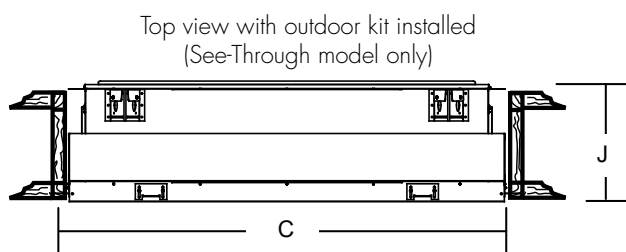

# SPECIFICATIONS

SPECIFICATIONS		Artisan 42 AVFL42	Artisan 48 AVFL48	Artisan 60 AVFL60	Artisan 48 See-Through AVFLST48
FRONT WIDTH	ACTUAL (A)	46-1/8"	52-1/8"	64-1/8"	52-1/8"
	FRAMING (B)	46-5/8"	52-5/8"	64-5/8"	52-5/8"
	OUTDOOR KIT (C)	N/A	N/A	N/A	48-1/2"
BACK WIDTH	ACTUAL (D)	46-1/8"	52-1/8"	64-1/8"	52-1/8"
	FRAMING (E)	46-5/8"	52-5/8"	64-5/8"	52-5/8"
HEIGHT	ACTUAL (F)	39-1/2"	39-1/2"	39-1/2"	39-1/2"
	FRAMING (G)	39-3/4"	39-3/4"	39-3/4"	39-3/4"
DEPTH	ACTUAL (H)	13-3/8"	13-3/8"	13-3/8"	13"
	FRAMING (I)	13-1/8"	13-1/8"	13-1/8"	13-1/8"
	OUTDOOR KIT (J)	N/A	N/A	N/A	14-7/8"
VIEWING AREA		42" x 17"	48" x 17"	60" x 17"	48" x 17"
BTU/HR INPUT		RB: 24,500(NG)/24,000(LP) BU: 34,000(NG)/33,000(LP)	39,000(NG)/38,000(LP)	40,000(NG)/39,000(LP)	39,000(NG)/38,000(LP)