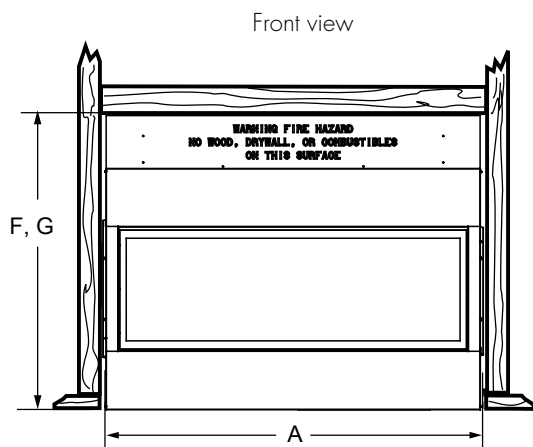

# SPECIFICATIONS

SPECIFICATIONS		Artisan 42 AVFL42	Artisan 48 AVFL48	Artisan 60 AVFL60	Artisan 48 See-Through AVFLST48
FRONT WIDTH	ACTUAL (A)	46-1/8"	52-1/8"	64-1/8"	52-1/8"
	FRAMING (B)	46-5/8"	52-5/8"	64-5/8"	52-5/8"
	OUTDOOR KIT (C)	N/A	N/A	N/A	48-1/2"
BACK WIDTH	ACTUAL (D)	46-1/8"	52-1/8"	64-1/8"	52-1/8"
	FRAMING (E)	46-5/8"	52-5/8"	64-5/8"	52-5/8"
HEIGHT	ACTUAL (F)	39-1/2"	39-1/2"	39-1/2"	39-1/2"
	FRAMING (G)	39-3/4"	39-3/4"	39-3/4"	39-3/4"
DEPTH	ACTUAL (H)	13-3/8"	13-3/8"	13-3/8"	13"
	FRAMING (I)	13-1/8"	13-1/8"	13-1/8"	13-1/8"
	OUTDOOR KIT (J)	N/A	N/A	N/A	14-7/8"
VIEWING AREA		42" x 17"	48" x 17"	60" x 17"	48" x 17"
BTU/HR INPUT		RB: 24,500(NG)/24,000(LP) BU: 34,000(NG)/33,000(LP)	39,000(NG)/38,000(LP)	40,000(NG)/39,000(LP)	39,000(NG)/38,000(LP)