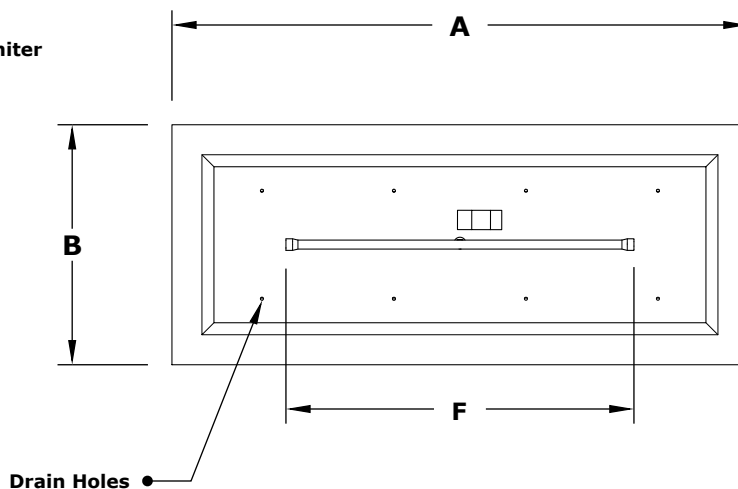

LINEAR MAYA COPPER FIRE BOWL

ISOMETRIC VIEW

TOP VIEW

RIGHT SIDE VIEW

FRONT SIDE VIEW

SKU	A	B	C	D	E	F	GPM
OPT-4820MCFO	48"	20"	12"	38"	10"	36"	65,000
OPT-4820MCFOE12V	48"	20"	12"	38"	10"	36"	65,000
OPT-6020MCFO	60"	20"	12"	50"	10"	42"	65,000
OPT-6020MCFOE12V	60"	20"	12"	50"	10"	42"	65,000
OPT-7220MCFO	72"	20"	12"	62"	10"	54"	65,000
OPT-7220MCFOE12V	72"	20"	12"	62"	10"	54"	65,000

Fire Bowl Material: Copper
 Pan Material: 304 Stainless Steel
 Burner Material: 304 Stainless Steel
 Standard 2" Depth on all pans
12V ELECTRONIC IGNITION
 ANSI Z21.97-(2017) / CSA 2.41-(2017)

Match Lit Unit Includes: Pan, Burner, Gas Orifice, Gas Hoses, Key Valve, Key,
 12v Ignition Unit Includes: Pan, Burner, Gas Orifice, Gas Hoses, Key Valve, Key, Plug & Play Electronic Valve, Pilot Igniter.