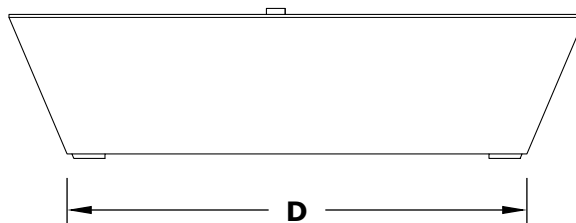

LINEAR MAYA COPPER FIRE BOWL

ISOMETRIC VIEW

TOP VIEW

RIGHT SIDE VIEW

FRONT SIDE VIEW

SKU	A	B	C	D	E	F	GPM
OPT-4820MCFO	48"	20"	12"	38"	10"	36"	65,000
OPT-4820MCFOE12V	48"	20"	12"	38"	10"	36"	65,000
OPT-6020MCFO	60"	20"	12"	50"	10"	42"	65,000
OPT-6020MCFOE12V	60"	20"	12"	50"	10"	42"	65,000
OPT-7220MCFO	72"	20"	12"	62"	10"	54"	65,000
OPT-7220MCFOE12V	72"	20"	12"	62"	10"	54"	65,000

Fire Bowl Material: Copper
 Pan Material: 304 Stainless Steel
 Burner Material: 304 Stainless Steel
 Standard 2" Depth on all pans
12V ELECTRONIC IGNITION
 ANSI Z21.97-(2017) / CSA 2.41-(2017)

Match Lit Unit Includes: Pan, Burner, Gas Orifice, Gas Hoses, Key Valve, Key,
 12v Ignition Unit Includes: Pan, Burner, Gas Orifice, Gas Hoses, Key Valve, Key, Plug & Play Electronic Valve, Pilot Igniter.