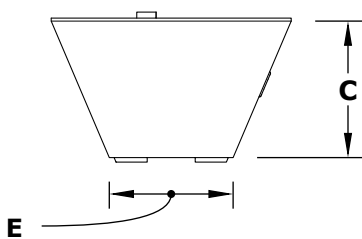

LINEAR MAYA COPPER FIRE BOWL

ISOMETRIC VIEW

TOP VIEW

RIGHT SIDE VIEW

FRONT SIDE VIEW

SKU	A	B	C	D	E	F	GPM
OPT-4820MCFO	48"	20"	12"	38"	10"	36"	65,000
OPT-4820MCFOE12V	48"	20"	12"	38"	10"	36"	65,000
OPT-6020MCFO	60"	20"	12"	50"	10"	42"	65,000
OPT-6020MCFOE12V	60"	20"	12"	50"	10"	42"	65,000
OPT-7220MCFO	72"	20"	12"	62"	10"	54"	65,000
OPT-7220MCFOE12V	72"	20"	12"	62"	10"	54"	65,000

Fire Bowl Material: Copper
 Pan Material: 304 Stainless Steel
 Burner Material: 304 Stainless Steel
 Standard 2" Depth on all pans
12V ELECTRONIC IGNITION
 ANSI Z21.97-(2017) / CSA 2.41-(2017)

Match Lit Unit Includes: Pan, Burner, Gas Orifice, Gas Hoses, Key Valve, Key,
 12v Ignition Unit Includes: Pan, Burner, Gas Orifice, Gas Hoses, Key Valve, Key, Plug & Play Electronic Valve, Pilot Igniter.