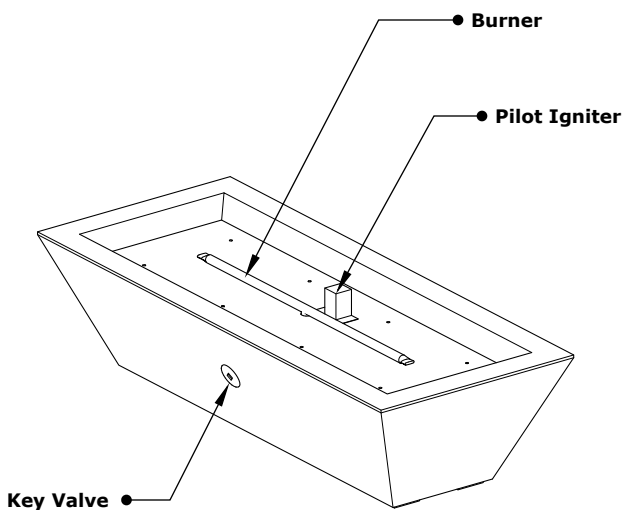

LINEAR MAYA COPPER FIRE BOWL

ISOMETRIC VIEW

TOP VIEW

RIGHT SIDE VIEW

FRONT SIDE VIEW

SKU	A	B	C	D	E	F	GPM
OPT-4820MCFO	48"	20"	12"	38"	10"	36"	65,000
OPT-4820MCFOE12V	48"	20"	12"	38"	10"	36"	65,000
OPT-6020MCFO	60"	20"	12"	50"	10"	42"	65,000
OPT-6020MCFOE12V	60"	20"	12"	50"	10"	42"	65,000
OPT-7220MCFO	72"	20"	12"	62"	10"	54"	65,000
OPT-7220MCFOE12V	72"	20"	12"	62"	10"	54"	65,000

Fire Bowl Material: Copper
 Pan Material: 304 Stainless Steel
 Burner Material: 304 Stainless Steel
 Standard 2" Depth on all pans
12V ELECTRONIC IGNITION
 ANSI Z21.97-(2017) / CSA 2.41-(2017)

Match Lit Unit Includes: Pan, Burner, Gas Orifice, Gas Hoses, Key Valve, Key,
 12v Ignition Unit Includes: Pan, Burner, Gas Orifice, Gas Hoses, Key Valve, Key, Plug & Play Electronic Valve, Pilot Igniter.