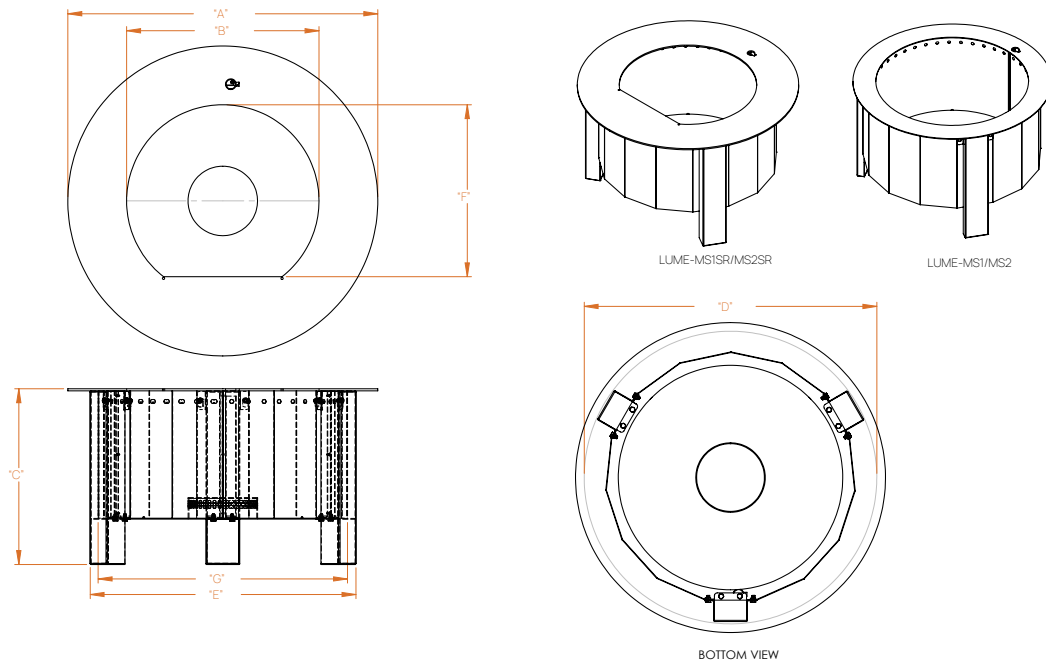

LUME

Freestanding Smoke-less Fire Pit

PATENT PENDING

LUME-MS1SR

LUME-MS2SR

LUME-MS1

LUME-MS2

Dimensions

Material

100% Commercial Grade
Stainless Steel

DIMENSIONS	
Rim Outer Diameter (A)	
Rim Inner Diameter (B)	
Height (C)	
Base Outer Diameter (D)	
Dimension (E)	
Dimension (F)	
Outer Liner (G)	
Weight	
Fits Opening	

	LUME-MS1	LUME-MS2	LUME-MS1SR	LUME-MS2SR
Rim Outer Diameter (A)	26"	31"	29"	34"
Rim Inner Diameter (B)	20"	25"	18"	20"
Height (C)	16 3/8"	16 3/8"	16 7/16"	16 7/16"
Base Outer Diameter (D)	25 1/4"	30 1/4"	27 3/8"	32 3/8"
Dimension (E)	23 3/16"	28 3/16"	24 7/8"	29 1/8"
Dimension (F)	N/A	N/A	16 1/8"	18 1/8"
Outer Liner (G)	23 5/16"	28 5/16"	23 5/16"	28 5/16"
Weight	44.14 lbs.	55.46 lbs.	62.25 lbs.	82.18 lbs.
Fits Opening	23 1/2" - 25 1/4"	28 1/2" - 30 1/4"	23 1/2" - 27 1/2"	28 1/2" - 32 1/2"