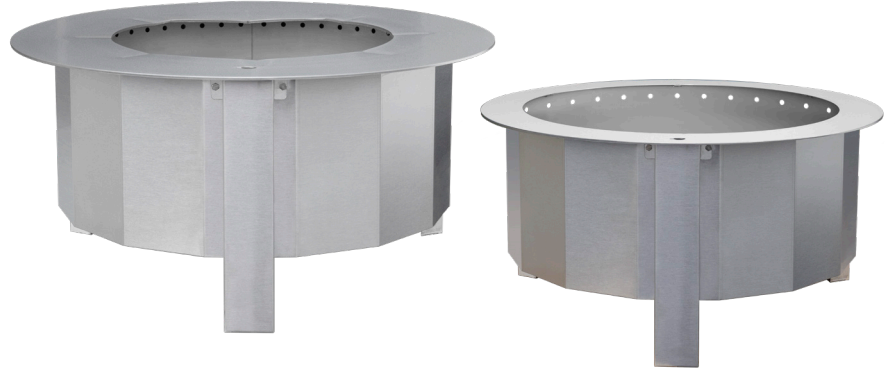

LUME

Freestanding Smoke-less Fire Pit

PATENT PENDING

LUME-MS1SR

LUME-MS2SR

LUME-MS1

LUME-MS2

Dimensions

Material

100% Commercial Grade
Stainless Steel

DIMENSIONS	
Rim Outer Diameter (A)	
Rim Inner Diameter (B)	
Height (C)	
Base Outer Diameter (D)	
Dimension (E)	
Dimension (F)	
Outer Liner (G)	
Weight	
Fits Opening	

	LUME-MS1	LUME-MS2	LUME-MS1SR	LUME-MS2SR
Rim Outer Diameter (A)	26"	31"	29"	34"
Rim Inner Diameter (B)	20"	25"	18"	20"
Height (C)	16 3/8"	16 3/8"	16 7/16"	16 7/16"
Base Outer Diameter (D)	25 1/4"	30 1/4"	27 3/8"	32 3/8"
Dimension (E)	23 3/16"	28 3/16"	24 7/8"	29 1/8"
Dimension (F)	N/A	N/A	16 1/8"	18 1/8"
Outer Liner (G)	23 5/16"	28 5/16"	23 5/16"	28 5/16"
Weight	44.14 lbs.	55.46 lbs.	62.25 lbs.	82.18 lbs.
Fits Opening	23 1/2" - 25 1/4"	28 1/2" - 30 1/4"	23 1/2" - 27 1/2"	28 1/2" - 32 1/2"