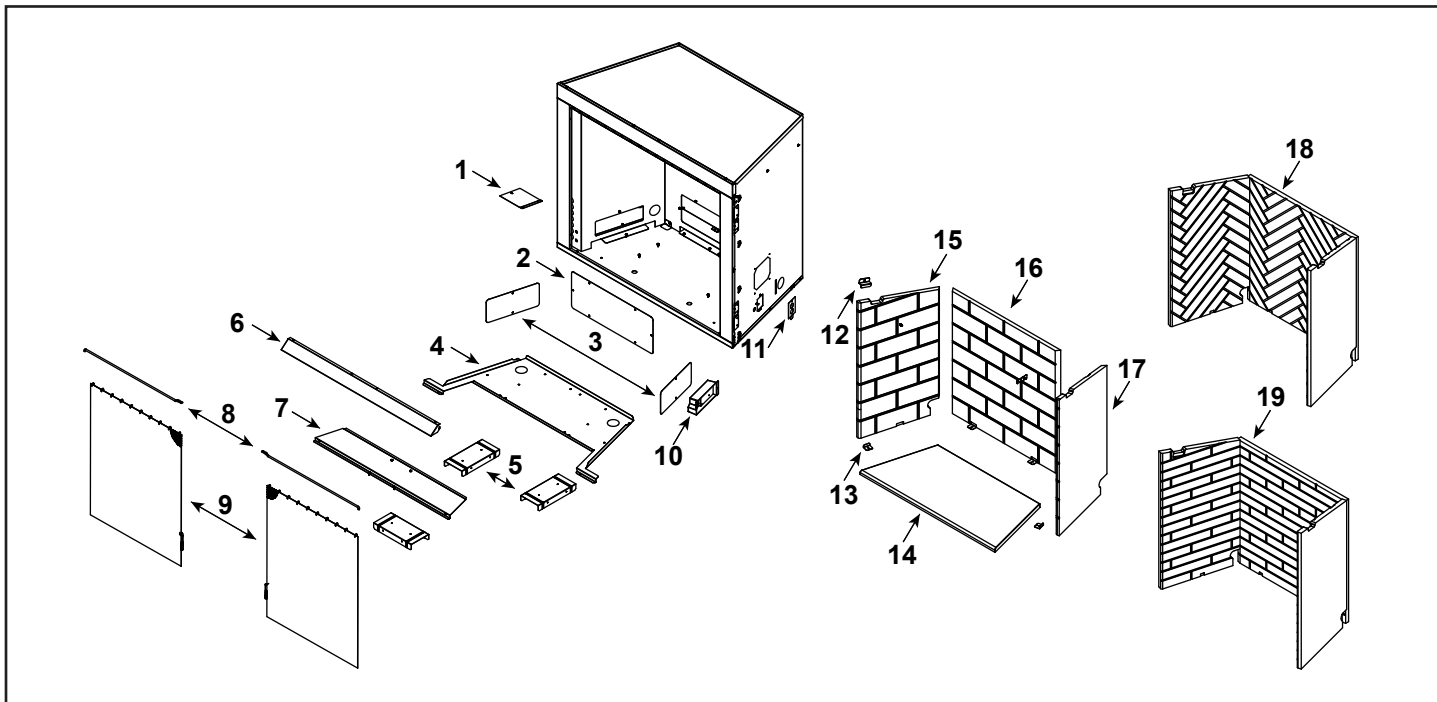

LCUF42CR-BT

LCUF42CR-C

LCUF42CR-GH

LCUF42CR-GT

IMPORTANT: THIS IS DATED INFORMATION. Parts must be ordered from a dealer or distributor. **Hearth and Home Technologies does not sell directly to consumers.** Provide model number and serial number when requesting service parts from your dealer or distributor.

Stocked at Depot

ITEM	DESCRIPTION	COMMENTS	PART NUMBER	
1	Light Cover		SRV4137-144	
2	Fan Cover		SRV4143-126	
3	Junction Box Cover	Qty 2 req	SRV4143-145	
4	Firebox Bottom		SRV4138-129	
5	Firebox Support	Qty 3 req	SRV4137-131	
6	Hood		SRV4138-109	
7	Access Cover		SRV4138-130	
8	Screen Rod	Qty 2 req	SRV4138-302	Y
9	Firesecreen Assembly	Qty 2 req	SRV4144-300	Y
10	Junction Box (Plastic)		SRV4021-013	Y
11	Junction Box Cover Plate		SRV4137-115	
12	Refractory Bracket, Upper	Qty 2 req	SRV4137-147	
13	Refractory Bracket, Lower	Qty 4 req	SRV4137-116	
14	Hearth Refractory Concrete		SRV4144-277	
15	Left Concrete Panel	Traditional	SRV4143-260	
16	Back Concrete Panel	Traditional	SRV4144-259	
17	Right Concrete Panel	Traditional	SRV4143-261	
18	Refractory Assembly, Herringbone	Gray	SRV4144-025	
19	Refractory Assembly, Traditional	Brown	SRV4144-027	
		Gray	SRV4144-026	