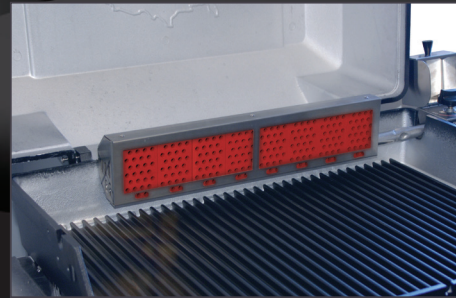

### SEARMAGIC® INFRARED SIDE GRILL

This optional 12,000 BTU stainless steel unit has a rust-free, anodized aluminum SearMagic® cooking grid that heats up faster and cooks food at a uniform temperature. The reversible grid provides increased cooking versatility allowing you to cook a greater variety of foods. The electronic ignition ensure easy and reliable starts while the pull-out drip tray allows for easy cleaning. The stainless steel cover provides protection and added convenience.

### INFRA-ROAST® ROTISSERIE BURNER SYSTEM

Infrared rear burner heats up fast sealing juices in for more moist results. Constructed of commercial grade 304 stainless steel. Easy to install or remove for normal grilling, 12,000 BTU rated, has its own control. Burner is removeable when not in use.

### STAINLESS STEEL SIDE BURNER

The premium commercial grade stainless steel side burner is 12,000 BTU rated, has its own electronic ignition, and is factory assembled for simple bolt-on installation.