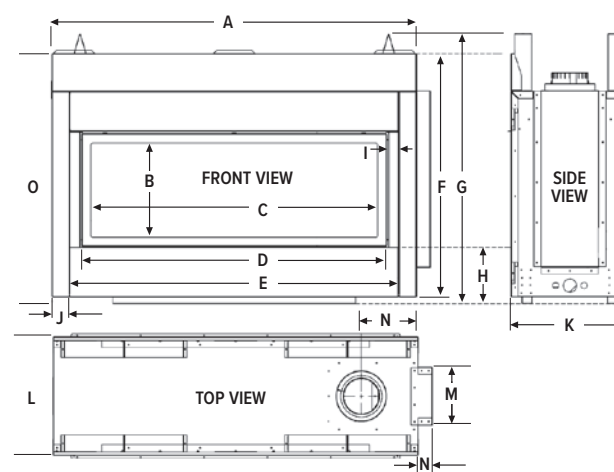

WALL SURROUND TRIM KIT

	MQRB4436	MQRB5143	MQRB6961
A	49 7/8"	56 7/8"	74 7/8"
B	3 7/8"	3 7/8"	3 7/8"
C	4 3/8"	4 3/8"	4 3/8"
D	23 3/4"	23 3/4"	23 3/4"
E	1"	1"	1"
F	2 3/8"	2 3/8"	2 3/8"

	MQRB4436	MQRB5143	MQRB6961
G	44 1/8"	51 1/8"	69 1/8"
H	1 1/2"	1 1/2"	1 1/2"
I	1 1/2"	1 1/2"	1 1/2"
J	19 1/8"	19 1/8"	19 1/8"
K	1"	1"	1"
L	2 3/8"	2 3/8"	2 3/8"

PRODUCT DIMENSIONS

	MQRB4436	MQRB5143	MQRB6961
A	44 1/8"	A 51 1/8"	A 69 1/8"
B	13 1/4"	B 13 1/4"	B 13 1/4"
C	33 1/8"	C 40 1/8"	C 58 1/8"
D	36 1/4"	D 43 1/4"	D 61 1/4"
E	39"	E 46"	E 64 1/8"
F	34"	F 34"	F 38"
G	37 5/8"	G 37 5/8"	G 45 3/8"
H	7 7/8"	H 7 7/8"	H 7 7/8"
I	1 1/2"	I 1 1/2"	I 1 1/2"
J	2 1/2"	J 2 1/2"	J 2 1/2"
K	16 1/2"	K 16 1/2"	K 20 1/2"
L	16 1/2"	L 16 1/2"	L 20 1/2"
M	8 1/8"	M 8 1/8"	M 12 1/8"
N	2"	N 2"	N 2 7/8"
O	35"	O 35"	O 39"