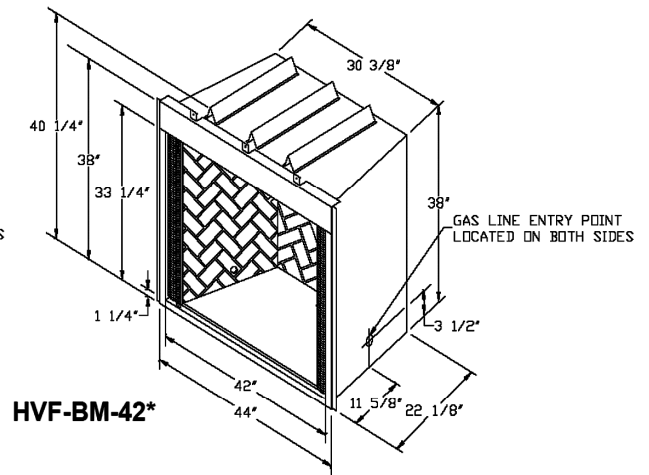

Vent Free Fireboxes

“Big Mouth”

HVF-BM-36 & HVF-BM-42

Regular

HVF-36 & HVF-42

**BigMouth's large opening enhances viewing and replicates large masonry fireplaces in large living spaces.*

Fireplace Viewing Area Dimensions:

**Measured across the front from brick to brick.*

Fireplace Model # Inner Dimensions	HVF-36	HVF-42	HVF-BM-36	HVF-BM-42
Height of rear wall	22"	22 1/2"	26 1/2"	25 1/2"
Width of front opening	29 1/2"	35 1/2"	29"	34 1/2"
Width of rear wall	25"	25"	25"	25"
Depth	18 1/2"	18 1/4"	18 1/2"	18 1/4"

Framing Dimensions

Fireplace Model # Framing Dimensions	HVF-36	HVF-42	HVF-BM-36	HVF-BM-42
Framing dimension for Height	40 3/8"	40 3/8"	40 3/8"	40 3/8"
Framing dimension for width	38 1/4"	44 1/4"	38 1/4"	44 1/4"
Framing dimension for Depth	24 3/4"	24"	24 3/4"	24"