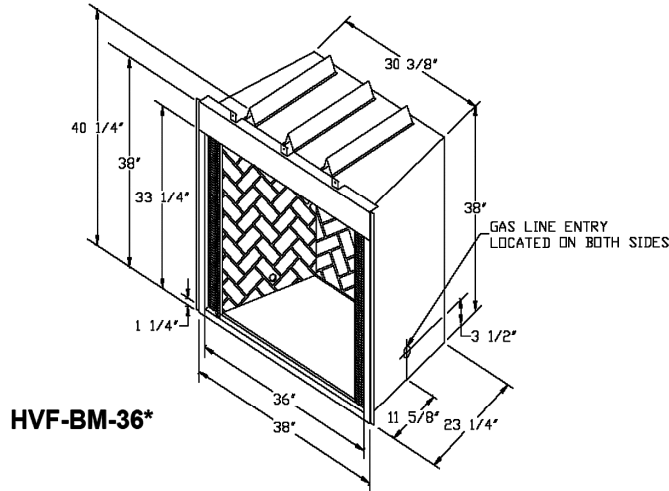

Vent Free Fireboxes

“Big Mouth”

HVF-BM-36 & HVF-BM-42

Regular

HVF-36 & HVF-42

**BigMouth's large opening enhances viewing and replicates large masonry fireplaces in large living spaces.*

Fireplace Viewing Area Dimensions:

**Measured across the front from brick to brick.*

Fireplace Model # Inner Dimensions	HVF-36	HVF-42	HVF-BM-36	HVF-BM-42
Height of rear wall	22"	22 1/2"	26 1/2"	25 1/2"
Width of front opening	29 1/2"	35 1/2"	29"	34 1/2"
Width of rear wall	25"	25"	25"	25"
Depth	18 1/2"	18 1/4"	18 1/2"	18 1/4"

Framing Dimensions

Fireplace Model # Framing Dimensions	HVF-36	HVF-42	HVF-BM-36	HVF-BM-42
Framing dimension for Height	40 3/8"	40 3/8"	40 3/8"	40 3/8"
Framing dimension for width	38 1/4"	44 1/4"	38 1/4"	44 1/4"
Framing dimension for Depth	24 3/4"	24"	24 3/4"	24"