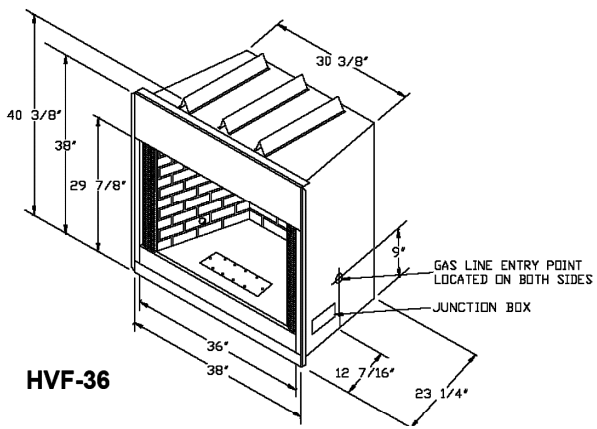

Vent Free Fireboxes

“Big Mouth”

HVF-BM-36 & HVF-BM-42

Regular

HVF-36 & HVF-42

**BigMouth's large opening enhances viewing and replicates large masonry fireplaces in large living spaces.*

Fireplace Viewing Area Dimensions:

**Measured across the front from brick to brick.*

Fireplace Model # Inner Dimensions	HVF-36	HVF-42	HVF-BM-36	HVF-BM-42
Height of rear wall	22"	22 1/2"	26 1/2"	25 1/2"
Width of front opening	29 1/2"	35 1/2"	29"	34 1/2"
Width of rear wall	25"	25"	25"	25"
Depth	18 1/2"	18 1/4"	18 1/2"	18 1/4"

Framing Dimensions

Fireplace Model # Framing Dimensions	HVF-36	HVF-42	HVF-BM-36	HVF-BM-42
Framing dimension for Height	40 3/8"	40 3/8"	40 3/8"	40 3/8"
Framing dimension for width	38 1/4"	44 1/4"	38 1/4"	44 1/4"
Framing dimension for Depth	24 3/4"	24"	24 3/4"	24"