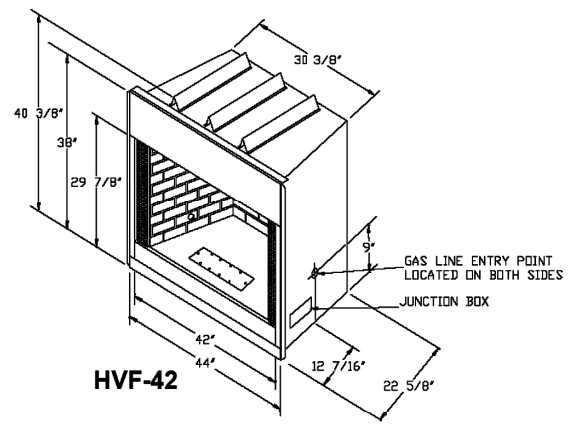

Vent Free Fireboxes

“Big Mouth”

HVF-BM-36 & HVF-BM-42

Regular

HVF-36 & HVF-42

**BigMouth's large opening enhances viewing and replicates large masonry fireplaces in large living spaces.*

Fireplace Viewing Area Dimensions:

**Measured across the front from brick to brick.*

Fireplace Model # Inner Dimensions	HVF-36	HVF-42	HVF-BM-36	HVF-BM-42
Height of rear wall	22"	22 1/2"	26 1/2"	25 1/2"
Width of front opening	29 1/2"	35 1/2"	29"	34 1/2"
Width of rear wall	25"	25"	25"	25"
Depth	18 1/2"	18 1/4"	18 1/2"	18 1/4"

Framing Dimensions

Fireplace Model # Framing Dimensions	HVF-36	HVF-42	HVF-BM-36	HVF-BM-42
Framing dimension for Height	40 3/8"	40 3/8"	40 3/8"	40 3/8"
Framing dimension for width	38 1/4"	44 1/4"	38 1/4"	44 1/4"
Framing dimension for Depth	24 3/4"	24"	24 3/4"	24"