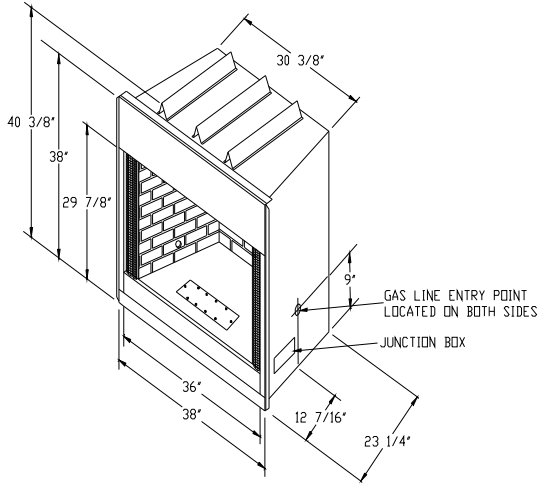

# FIREBOX & FRAMING DIMENSIONS

**HVF-36**

**HVF-42**

**HVF-BM-36**

**HVF-BM-42**

Fireplace Model #	HVF-36	HVF-42	HVF-BM-36	HVF-BM-42
<b>Inner Dimensions</b>				
Height of rear wall	22"	22 1/2"	26 1/2"	25 1/2"
Width of front opening	29 1/2"	35 1/2"	29 "	34 1/2"
Width of rear wall	25"	25"	25"	25"
Depth	18 1/2"	18 1/4"	18 1/2"	18 1/4"