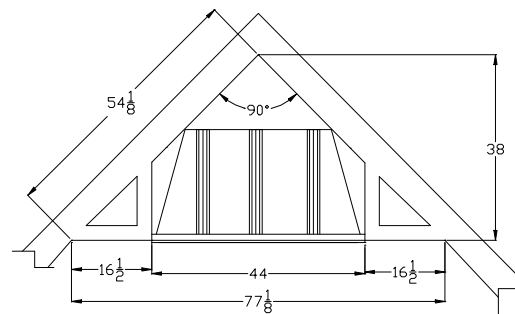

# FIREBOX & FRAMING DIMENSIONS

**HVF-36**

**HVF-42**

**HVF-BM-36**

**HVF-BM-42**

Fireplace Model #	HVF-36	HVF-42	HVF-BM-36	HVF-BM-42
<b>Inner Dimensions</b>				
Height of rear wall	22"	22 1/2"	26 1/2"	25 1/2"
Width of front opening	29 1/2"	35 1/2"	29 "	34 1/2"
Width of rear wall	25"	25"	25"	25"
Depth	18 1/2"	18 1/4"	18 1/2"	18 1/4"

Fireplace Model #	HVF-36	HVF-42	HVF-BM-36	HVF-BM-42
<b>Framing Dimensions</b>				
Framing dimension for Height	40 3/8"	40 3/8"	40 3/8"	40 3/8"
Framing dimension for width	38 1/4"	44 1/4"	38 1/4"	44 1/4"
Framing dimension for Depth	24 3/4"	24"	24 3/4"	24"