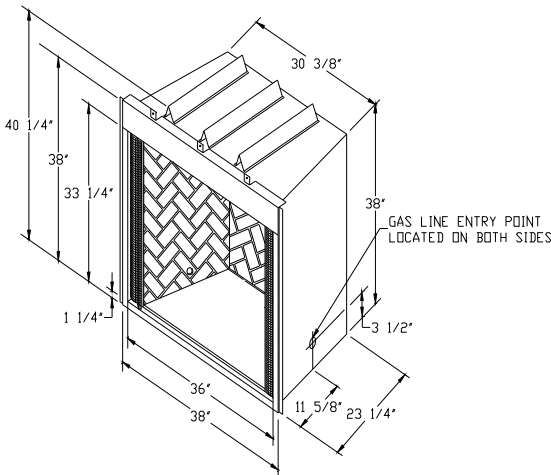

# FIREBOX & FRAMING DIMENSIONS

**HVF-36**

**HVF-42**

**HVF-BM-36**

**HVF-BM-42**

Fireplace Model #	HVF-36	HVF-42	HVF-BM-36	HVF-BM-42
<b>Inner Dimensions</b>				
Height of rear wall	22"	22 1/2"	26 1/2"	25 1/2"
Width of front opening	29 1/2"	35 1/2"	29 "	34 1/2"
Width of rear wall	25"	25"	25"	25"
Depth	18 1/2"	18 1/4"	18 1/2"	18 1/4"

Fireplace Model #	HVF-36	HVF-42	HVF-BM-36	HVF-BM-42
<b>Framing Dimensions</b>				
Framing dimension for Height	40 3/8"	40 3/8"	40 3/8"	40 3/8"
Framing dimension for width	38 1/4"	44 1/4"	38 1/4"	44 1/4"
Framing dimension for Depth	24 3/4"	24"	24 3/4"	24"