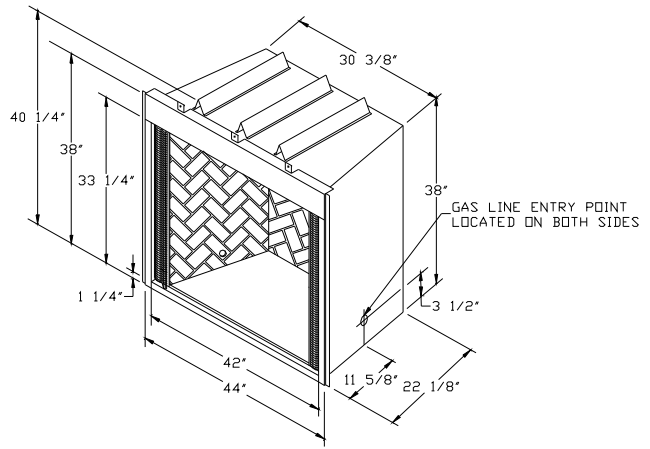

# FIREBOX & FRAMING DIMENSIONS

**HVF-36**

**HVF-42**

**HVF-BM-36**

**HVF-BM-42**

Fireplace Model #	HVF-36	HVF-42	HVF-BM-36	HVF-BM-42
<b>Inner Dimensions</b>				
Height of rear wall	22"	22 1/2"	26 1/2"	25 1/2"
Width of front opening	29 1/2"	35 1/2"	29 "	34 1/2"
Width of rear wall	25"	25"	25"	25"
Depth	18 1/2"	18 1/4"	18 1/2"	18 1/4"

Fireplace Model #	HVF-36	HVF-42	HVF-BM-36	HVF-BM-42
<b>Framing Dimensions</b>				
Framing dimension for Height	40 3/8"	40 3/8"	40 3/8"	40 3/8"
Framing dimension for width	38 1/4"	44 1/4"	38 1/4"	44 1/4"
Framing dimension for Depth	24 3/4"	24"	24 3/4"	24"