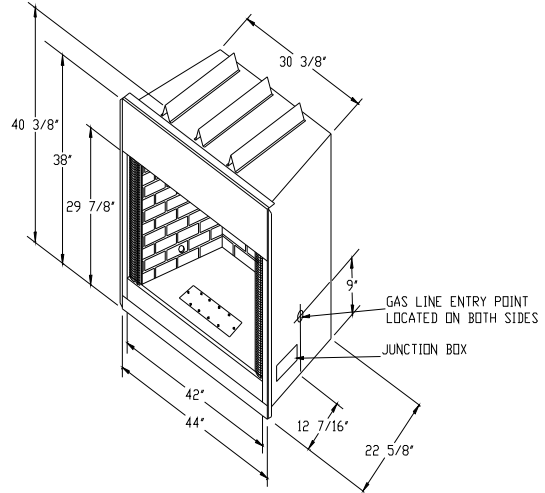

## GUIDELINE DIMENSIONS FOR CORNER APPLICATION

HVF-36 & HVF-BM-36

HVF-42 & HVF-BM-42

# FIREBOX & FRAMING DIMENSIONS

**HVF-36**

**HVF-42**

**HVF-BM-36**

**HVF-BM-42**

Fireplace Model #	HVF-36	HVF-42	HVF-BM-36	HVF-BM-42
<b>Inner Dimensions</b>				
Height of rear wall	22"	22 1/2"	26 1/2"	25 1/2"
Width of front opening	29 1/2"	35 1/2"	29 "	34 1/2"
Width of rear wall	25"	25"	25"	25"
Depth	18 1/2"	18 1/4"	18 1/2"	18 1/4"