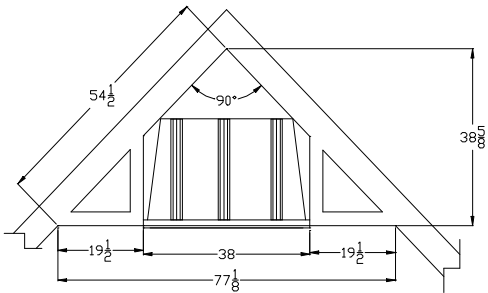

GUIDELINE DIMENSIONS FOR CORNER APPLICATION

HVF-36 & HVF-BM-36