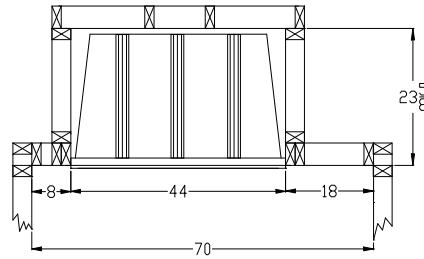

COMBUSTIBLE SIDE WALL INSTALLATION

HVF-42 & HVF-BM-42