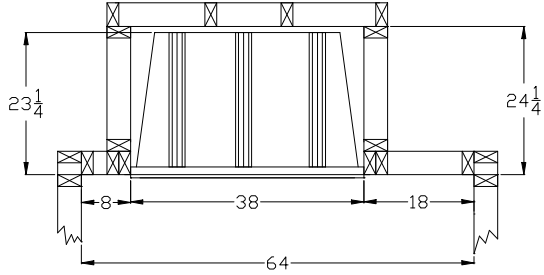

## COMBUSTIBLE SIDE WALL INSTALLATION

HVF-36 & HVF-BM-36

# FIREBOX & FRAMING DIMENSIONS

**HVF-36**

**HVF-42**

**HVF-BM-36**

**HVF-BM-42**

Fireplace Model #	HVF-36	HVF-42	HVF-BM-36	HVF-BM-42
<b>Inner Dimensions</b>				
Height of rear wall	22"	22 1/2"	26 1/2"	25 1/2"
Width of front opening	29 1/2"	35 1/2"	29 "	34 1/2"
Width of rear wall	25"	25"	25"	25"
Depth	18 1/2"	18 1/4"	18 1/2"	18 1/4"

Fireplace Model #	HVF-36	HVF-42	HVF-BM-36	HVF-BM-42
<b>Framing Dimensions</b>				
Framing dimension for Height	40 3/8"	40 3/8"	40 3/8"	40 3/8"
Framing dimension for width	38 1/4"	44 1/4"	38 1/4"	44 1/4"
Framing dimension for Depth	24 3/4"	24"	24 3/4"	24"