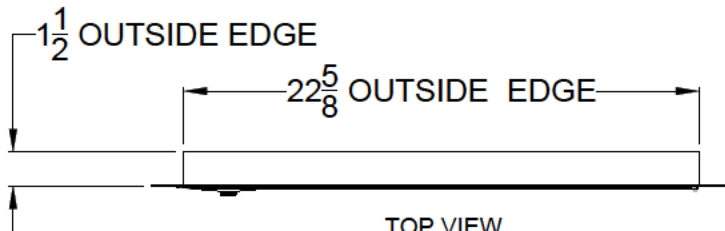

WWW.BULLBBQ.COM

SPEC SHEET

ITEM # 89970

**HORIZONTAL SINGLE DOOR
WITH LOCK AND KEY**

PERSPECTIVE VIEW

WITH INSTALLATION
CUT OUT DIMENSIONS

TOP VIEW

LEFT SIDE VIEW

FRONT VIEW

RIGHT SIDE VIEW

NOTES:

- 1) ALL DIMENSIONS ARE IN INCH UNITS
- 2) REFER TO PERSPECTIVE VIEW FOR INSTALLATION CUTOUT DIMENSIONS.