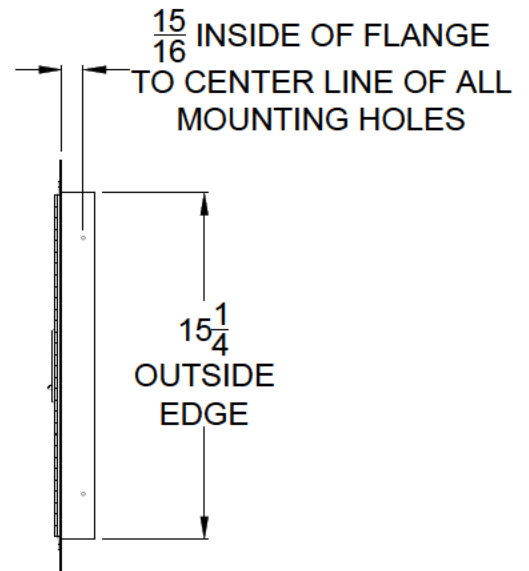

WWW.BULLBBQ.COM

SPEC SHEET

ITEM # 89970

**HORIZONTAL SINGLE DOOR
WITH LOCK AND KEY**

PERSPECTIVE VIEW

WITH INSTALLATION
CUT OUT DIMENSIONS

TOP VIEW

LEFT SIDE VIEW

FRONT VIEW

RIGHT SIDE VIEW

NOTES:

- 1) ALL DIMENSIONS ARE IN INCH UNITS
- 2) REFER TO PERSPECTIVE VIEW FOR INSTALLATION CUTOUT DIMENSIONS.