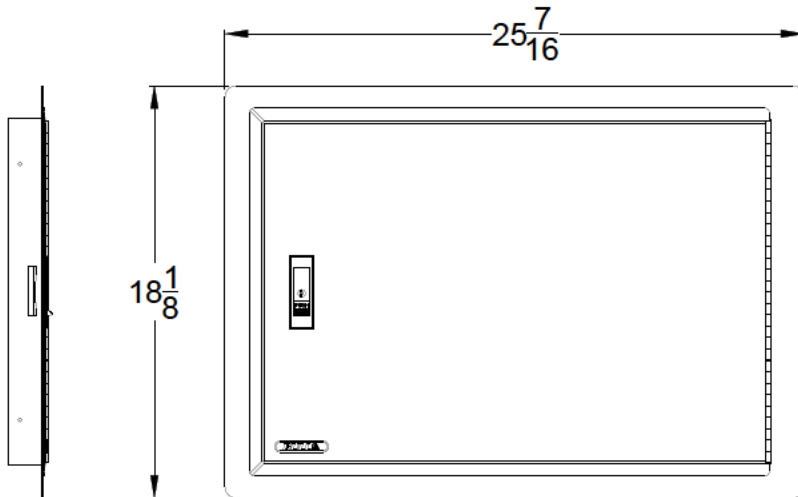

WWW.BULLBBQ.COM

SPEC SHEET

ITEM # 89970

**HORIZONTAL SINGLE DOOR
WITH LOCK AND KEY**

PERSPECTIVE VIEW

WITH INSTALLATION
CUT OUT DIMENSIONS

TOP VIEW

LEFT SIDE VIEW

FRONT VIEW

RIGHT SIDE VIEW

NOTES:

- 1) ALL DIMENSIONS ARE IN INCH UNITS
- 2) REFER TO PERSPECTIVE VIEW FOR INSTALLATION CUTOUT DIMENSIONS.