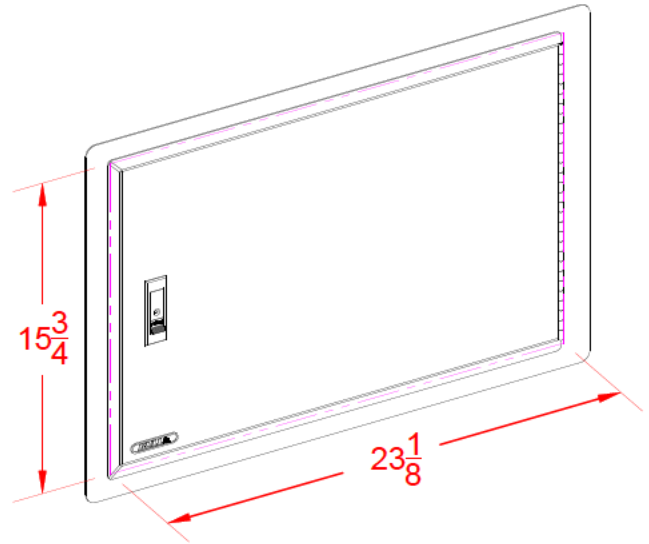

WWW.BULLBBQ.COM

SPEC SHEET

ITEM # 89970

**HORIZONTAL SINGLE DOOR
WITH LOCK AND KEY**

PERSPECTIVE VIEW

WITH INSTALLATION
CUT OUT DIMENSIONS

TOP VIEW

LEFT SIDE VIEW

FRONT VIEW

RIGHT SIDE VIEW

NOTES:

- 1) ALL DIMENSIONS ARE IN INCH UNITS
- 2) REFER TO PERSPECTIVE VIEW FOR INSTALLATION CUTOUT DIMENSIONS.