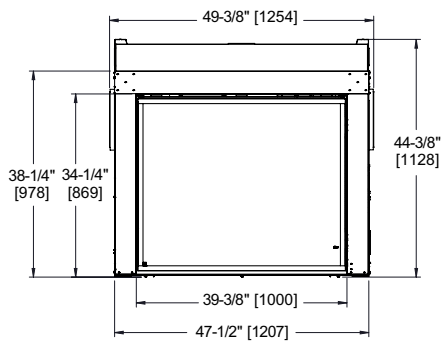

#### Interior Options

Traditional Brick

Herringbone Brick

Fortress (indoor side) shown with Herringbone brick refractory

Fortress (outdoor side) shown with Herringbone brick refractory

Model	Front Width		Back Width		Height		Depth		Viewing Area	BTU/Hour Input
	Unit	Framing	Unit	Framing	Unit	Framing	Unit	Framing		
Fortress	49-3/8" [1254]	49-1/2" [1257]	49-3/8" [1254]	49-1/2" [1257]	44-3/8" [1154]	44-7/8" [1140]	25-5/8" [650]	23" [584]	36" x 30" [915 x 762]	56,000 (NG/LP)

Front View

Top View

Left Side View

Right Side View

Dimensions for all products are in inches and millimeters. Product information is not complete and is subject to change without notice. Product installation must adhere strictly to instructions shipped with product. We recommend measuring individual units at installation. NOTE: Combustible material should not cover the face. Refer to installation manual for detailed specifications on installing this product. Hearth & Home Technologies® reserves the right to update units periodically. The flame and glass media appearance may vary based on the type of fuel burned. Actual product appearance, including flame, may differ from product images.