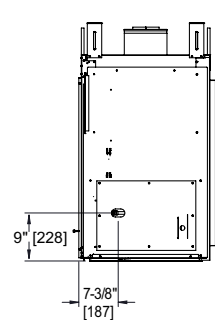

#### Interior Options

Traditional Brick

Herringbone Brick

Fortress (indoor side) shown with Herringbone brick refractory

Fortress (outdoor side) shown with Herringbone brick refractory

Model	Front Width		Back Width		Height		Depth		Viewing Area	BTU/Hour Input
	Unit	Framing	Unit	Framing	Unit	Framing	Unit	Framing		
Fortress	49-3/8" [1254]	49-1/2" [1257]	49-3/8" [1254]	49-1/2" [1257]	44-3/8" [1154]	44-7/8" [1140]	25-5/8" [650]	23" [584]	36" x 30" [915 x 762]	56,000 (NG/LP)

Front View

Top View

Left Side View

Right Side View

Dimensions for all products are in inches and millimeters. Product information is not complete and is subject to change without notice. Product installation must adhere strictly to instructions shipped with product. We recommend measuring individual units at installation. NOTE: Combustible material should not cover the face. Refer to installation manual for detailed specifications on installing this product. Hearth & Home Technologies® reserves the right to update units periodically. The flame and glass media appearance may vary based on the type of fuel burned. Actual product appearance, including flame, may differ from product images.