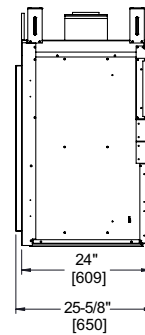

Model	Front Width		Back Width		Height		Depth		Glass Size	BTU/hr Input
	Unit	Framing	Unit	Framing	Unit	Framing	Unit	Framing		
Twilight-II / Twilight-Mod	43" [1091]	44" [1118]	43" [1091]	44" [1118]	46-7/8" [1191]	47-5/8" [1210]	24" [609]	23" [584]	35-5/8" x 21-1/2" [905 x 546]	38,000 (NG), 36,000 (LP)

### Front Finishes

Black

Fog Gray  
(Contemporary front only)

Model	Front Width		Back Width		Height		Depth		Glass Size	BTU/hr Input
	Unit	Framing	Unit	Framing	Unit	Framing	Unit	Framing		
Twilight-II / Twilight-Mod	43" [1091]	44" [1118]	43" [1091]	44" [1118]	46-7/8" [1191]	47-5/8" [1210]	24" [609]	23" [584]	35-5/8" x 21-1/2" [905 x 546]	38,000 (NG), 36,000 (LP)

#### Interior Options

Traditional Brick

Herringbone Brick

Fortress (indoor side) shown with Herringbone brick refractory

Fortress (outdoor side) shown with Herringbone brick refractory

Model	Front Width		Back Width		Height		Depth		Viewing Area	BTU/Hour Input
	Unit	Framing	Unit	Framing	Unit	Framing	Unit	Framing		
Fortress	49-3/8" [1254]	49-1/2" [1257]	49-3/8" [1254]	49-1/2" [1257]	44-3/8" [1154]	44-7/8" [1140]	25-5/8" [650]	23" [584]	36" x 30" [915 x 762]	56,000 (NG/LP)

Front View

Top View

Left Side View

Right Side View

Dimensions for all products are in inches and millimeters. Product information is not complete and is subject to change without notice. Product installation must adhere strictly to instructions shipped with product. We recommend measuring individual units at installation. NOTE: Combustible material should not cover the face. Refer to installation manual for detailed specifications on installing this product. Hearth & Home Technologies® reserves the right to update units periodically. The flame and glass media appearance may vary based on the type of fuel burned. Actual product appearance, including flame, may differ from product images.