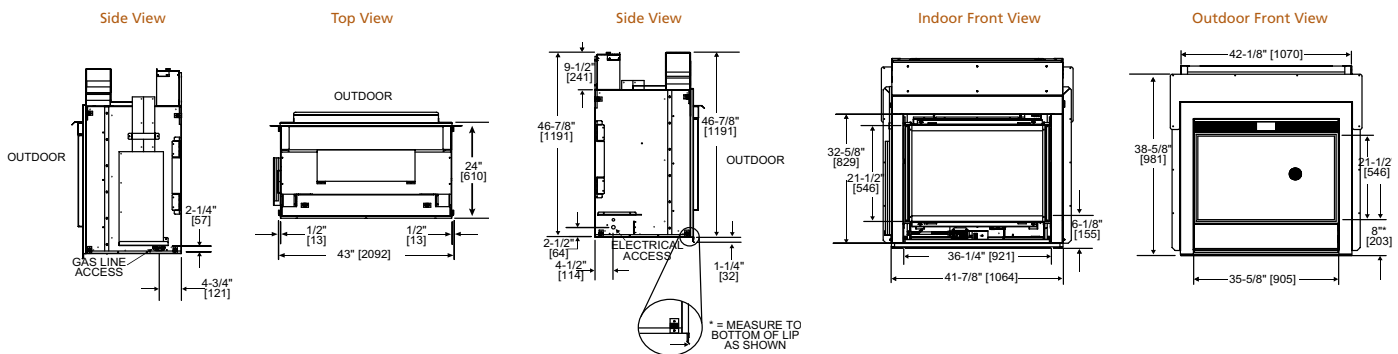

Model	Front Width		Back Width		Height		Depth		Glass Size	BTU/hr Input
	Unit	Framing	Unit	Framing	Unit	Framing	Unit	Framing		
Twilight-II / Twilight-Mod	43" [1091]	44" [1118]	43" [1091]	44" [1118]	46-7/8" [1191]	47-5/8" [1210]	24" [609]	23" [584]	35-5/8" x 21-1/2" [905 x 546]	38,000 (NG), 36,000 (LP)