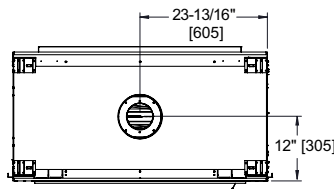

#### Interior Options

Traditional Brick

Herringbone Brick

Fortress (indoor side) shown with Herringbone brick refractory

Fortress (outdoor side) shown with Herringbone brick refractory

Model	Front Width		Back Width		Height		Depth		Viewing Area	BTU/Hour Input
	Unit	Framing	Unit	Framing	Unit	Framing	Unit	Framing		
Fortress	49-3/8" [1254]	49-1/2" [1257]	49-3/8" [1254]	49-1/2" [1257]	44-3/8" [1154]	44-7/8" [1140]	25-5/8" [650]	23" [584]	36" x 30" [915 x 762]	56,000 (NG/LP)

Front View

Top View

Left Side View

Right Side View

Dimensions for all products are in inches and millimeters. Product information is not complete and is subject to change without notice. Product installation must adhere strictly to instructions shipped with product. We recommend measuring individual units at installation. NOTE: Combustible material should not cover the face. Refer to installation manual for detailed specifications on installing this product. Hearth & Home Technologies® reserves the right to update units periodically. The flame and glass media appearance may vary based on the type of fuel burned. Actual product appearance, including flame, may differ from product images.