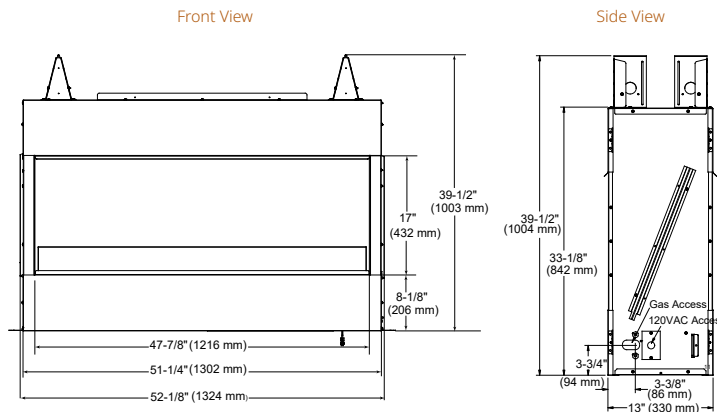

Interior Styles

Traditional

Herringbone

LANAI

Model	Front Width (A)		Height (B)		Depth (C)		Viewing Area (D x E)	BTU/hr Input
	Unit	Framing	Unit	Framing	Unit	Framing		
Lanai 48"	52-1/8" [1324]	52-3/4" [1340]	39-1/2" [1003]	39-3/4" [1009]	13-3/8" [340]	13-7/8" [352]	47-7/8" x 17" [1216 x 432]	55,000
Lanai 60"	64-1/8" [1629]	64-3/4" [1645]	39-1/2" [1003]	39-3/4" [1009]	13-3/8" [340]	13-7/8" [352]	60" x 17" [1524 x 432]	65,000

LANAI DOUBLE-SIDED

Model	Width		Height		Depth		Viewing Area	BTU/hr Input
	Unit	Framing	Unit	Framing	Unit	Framing		
Lanai See-Through 48"	52-1/8" [1324]	52-3/4" [1340]	39-1/2" [1003]	39-3/4" [1009]	13" [330]	11-5/8" [295]	47-7/8" x 17" [1216 x 432]	55,000