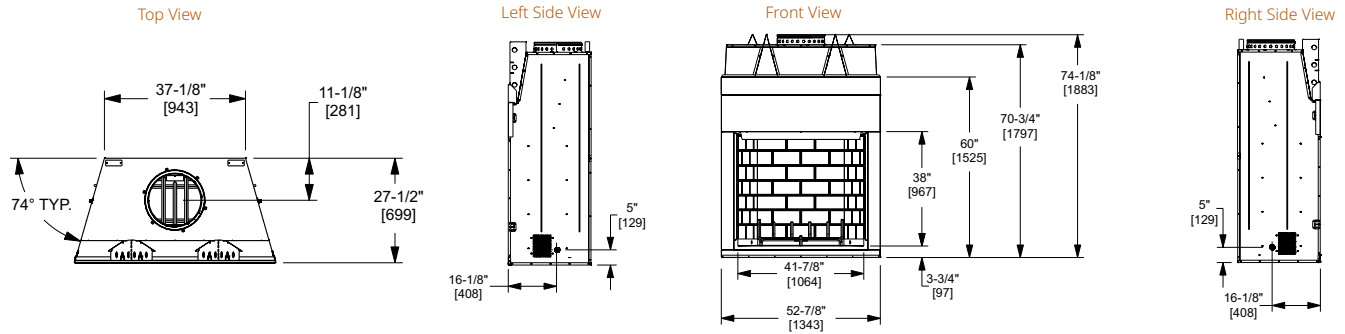

CASTLEWOOD

Model	Front Width		Back Width		Height		Depth		Viewing Area
	Unit	Framing	Unit	Framing	Unit	Framing	Unit	Framing	
Castlewood-42"	52-7/8" [1343]	53-7/8" [1368]	37-1/8" [943]	40-1/8" [1019]	74-1/8" [1883]	74-1/2" [1892]	27-1/2" [699]	28-1/2" [724]	41-7/8" x 38" [1063 x 965]