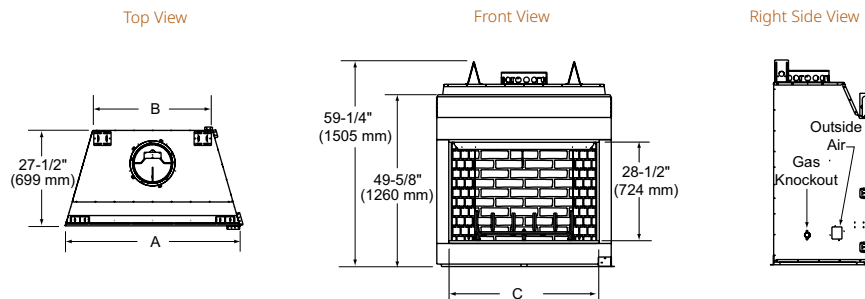

COTTAGEWOOD

Model	Front Width		Back Width		Height		Depth		Viewing Area
	Unit	Framing	Unit	Framing	Unit	Framing	Unit	Framing	
Cottagewood-36"	44-1/2" [1130]	45-1/2" [1156]	28-5/8" [727]	45-1/2" [1156]	59-1/4" [1505]	59-3/4" [1518]	27-1/2" [699]	28" [711]	36" x 28-1/2" [914 x 724]
Cottagewood-42"	50-1/2" [1283]	51-1/2" [1308]	34-1/2" [876]	51-1/2" [1308]	59-1/4" [1505]	59-3/4" [1518]	27-1/2" [699]	28-1/2" [724]	42" x 28-1/2" [1067 x 724]

Drawings to the right represent the 36" and 42" combined.

MODEL	Cottagewood 36"	Cottagewood 42"
A	44-1/2" [1130]	50-1/2" [1283]
B	28-5/8" [727]	34-1/2" [876]
C	36" [914]	42" [1067]