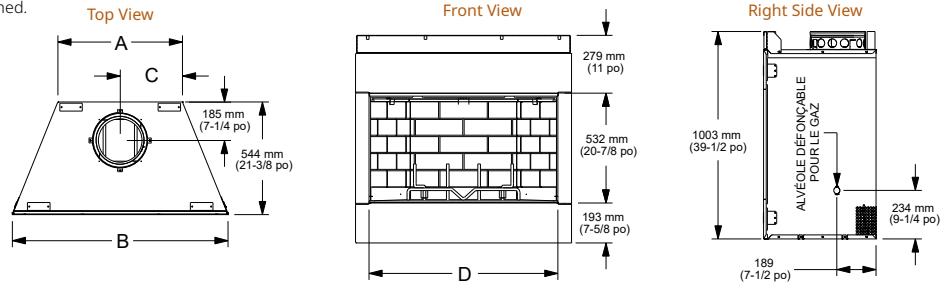

SPECIFICATIONS

VESPER

Model	Front Width A		Back Width B		Height		Depth		Viewing Area C	BTU/hr Input
	Unit	Framing	Unit	Framing	Unit	Framing	Unit	Framing		
Vesper 36"	42" [1067]	42-1/2" [1080]	31-1/4" [794]	42-1/2" [1080]	34" [864]	34-1/4" [870]	20" [508]	19-3/4" [502]	36" x 27" [914 x 686]	40,000
Vesper 42"	48" [1219]	48-1/2" [1232]	37-1/4" [946]	48-1/2" [1232]	34" [864]	34-1/4" [870]	20" [508]	19-3/4" [502]	42" x 27" [1067 x 686]	40,000

VILLA WOOD

Model	Front Width		Back Width		Height		Depth		Viewing Area
	Unit	Framing	Unit	Framing	Unit	Framing	Unit	Framing	
Villawood-36"	41" [1041]	42" [1067]	23-3/4" [603]	42" [1067]	39-1/2" [1003]	39-3/4" [1010]	21-3/8" [544]	21-1/2" [546]	36" x 20-7/8" [914 x 532]
Villawood-42"	47" [1194]	48" [1219]	29-3/4" [756]	48" [1219]	39-1/2" [1003]	39-3/4" [1010]	21-3/8" [544]	21-1/2" [546]	42" x 20-7/8" [1067 x 532]

Drawings to the right represent the 36" and 42" combined.

MODEL	Villawood-36"	Villawood-42"
A	23-3/4" [603]	29-3/4" [756]
B	41" [1041]	47" [1194]
C	11-7/8" [302]	14-7/8" [378]
D	36" [914]	42" [1067]

COTTAGEWOOD

Model	Front Width		Back Width		Height		Depth		Viewing Area
	Unit	Framing	Unit	Framing	Unit	Framing	Unit	Framing	
Cottagewood-36"	44-1/2" [1130]	45-1/2" [1156]	28-5/8" [727]	45-1/2" [1156]	59-1/4" [1505]	59-3/4" [1518]	27-1/2" [699]	28" [711]	36" x 28-1/2" [914 x 724]
Cottagewood-42"	50-1/2" [1283]	51-1/2" [1308]	34-1/2" [876]	51-1/2" [1308]	59-1/4" [1505]	59-3/4" [1518]	27-1/2" [699]	28-1/2" [724]	42" x 28-1/2" [1067 x 724]

Drawings to the right represent the 36" and 42" combined.

MODEL	Cottagewood 36"	Cottagewood 42"
A	44-1/2" [1130]	50-1/2" [1283]
B	28-5/8" [727]	34-1/2" [876]
C	36" [914]	42" [1067]