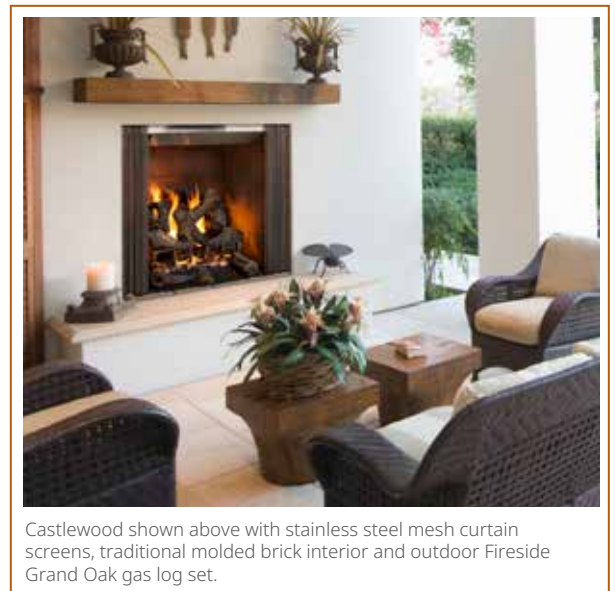

Castlewood shown above with stainless steel mesh curtain screens, traditional molded brick interior and outdoor Fireside Grand Oak gas log set.

Interior Styles