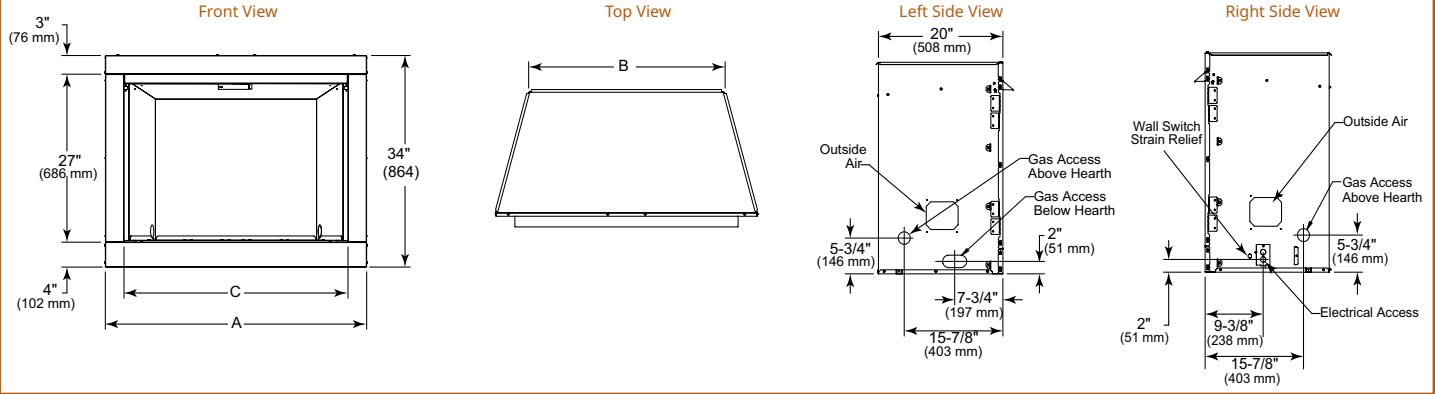

Drawings to the right represent the 36" and 42" combined.

MODEL	Courtyard-36"	Courtyard-42"
A	36" [914]	42" [1067]
B	41-3/4" [1060]	47-3/4" [1213]
C (back width)	31-1/2" [800]	37-1/2" [953]

SPECIFICATIONS

VESPER

Model	Front Width A		Back Width B		Height		Depth		Viewing Area C	BTU/hr Input
	Unit	Framing	Unit	Framing	Unit	Framing	Unit	Framing		
Vesper 36"	42" [1067]	42-1/2" [1080]	31-1/4" [794]	42-1/2" [1080]	34" [864]	34-1/4" [870]	20" [508]	19-3/4" [502]	36" x 27" [914 x 686]	40,000
Vesper 42"	48" [1219]	48-1/2" [1232]	37-1/4" [946]	48-1/2" [1232]	34" [864]	34-1/4" [870]	20" [508]	19-3/4" [502]	42" x 27" [1067 x 686]	40,000