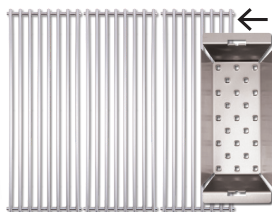

DIMENSIONS

14.5-IN x 6.5-IN x 3.5-IN