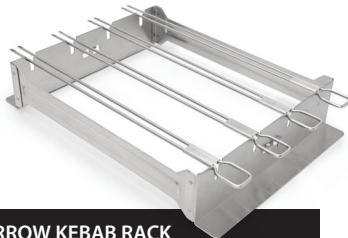

## SPACE-SAVING ACCESSORIES

Uses 60745 grid lifter to easily insert and remove rack

Holds four 12-IN (30.5cm) dual prong skewers at a time in two positions - laying flat or standing vertically

Space saving kebab rack fits front to back on all Broil King® grills (Monarch™ and larger)

### DIMENSIONS

12-IN x 8-IN x 2.15-IN

69138

NARROW KEBAB RACK

**Broil King**<sup>®</sup>  
Great Barbecues Every Time