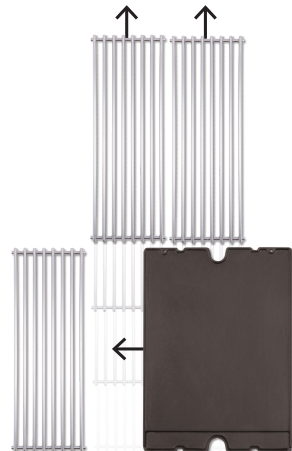

## EXACT-FIT CAST IRON GRIDDLES

Reversible - smooth side  
for frying / ribbed for searing

Thick and heavy porcelain  
coated cast iron retains  
heat for amazing results

ITEM	MODELS
11239	IMPERIAL™ XLS, XL, 590
11239	REGAL™ XLS, XL, 590, 490, 440, 420
11242	BARON™ 590, 490, 440, 420, 320
11220	SOVEREIGN™ XLS 90, XLS, 90, 20
11221	SIGNET™ 90, 70, 320
11223	MONARCH™ 390, 340, 320
11237	PORTA-CHEF™ 320, GEM 320
11239	SMOKE OFFSET / GRILL, REGAL PELLETT
11242	BARON PELLETT