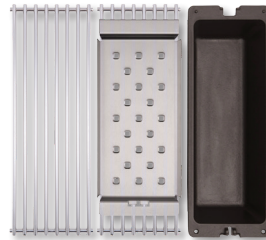

## SPACE-SAVING ACCESSORIES

● 69822 | NARROW WOK

● 69722 | NARROW TOPPER

● 69122 | NARROW GRIDDLE

UTILIZES OR REPLACES  
ONE COOKING GRID

UTILIZES OR REPLACES  
TWO COOKING GRIDS