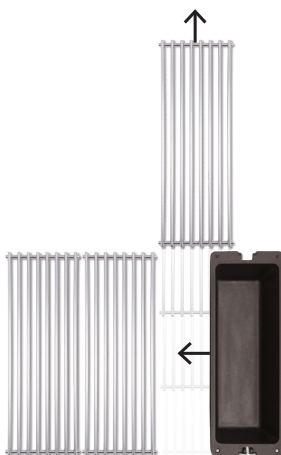

# IN-GRILL

## EXACT-FIT CAST IRON WOKS

Thick and heavy porcelain coated cast iron retains heat for amazing results

Built specifically to fit front to back on a Broil King®

Uses 60745 grid lifters to easily insert and remove wok\*