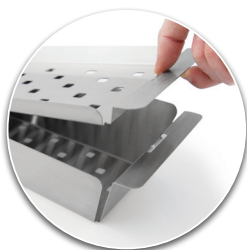

Interlock with the Broil King® Narrow Wok (#69822) to create a shaker basket or stand-alone smoking tray