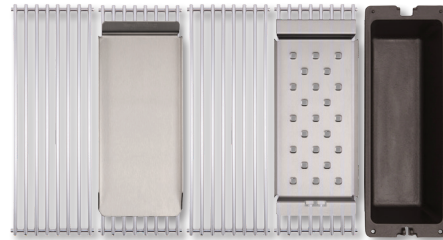

# ON-GRILL

SPACE-SAVING  
ACCESSORIES

● 69822 | NARROW WOK

● 69722 | NARROW TOPPER

● 69122 | NARROW GRIDDLE

UTILIZES OR REPLACES  
ONE COOKING GRID

UTILIZES OR REPLACES  
TWO COOKING GRIDS

## BARON™ 500 SERIES GRILLING AREA

CAST IRON COOKING GRIDS - 555 SQ INCHES