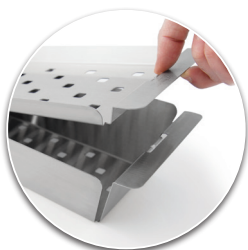

Interlock with the Broil King® Narrow Topper (#69722) to create a shaker basket or stand-alone smoking tray