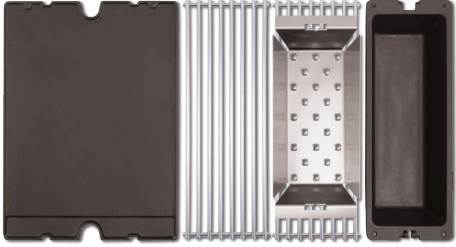

CREATE ENTIRE MEALS WITH ENDLESS GRILLING POSSIBILITIES

ADD ACCESSORIES