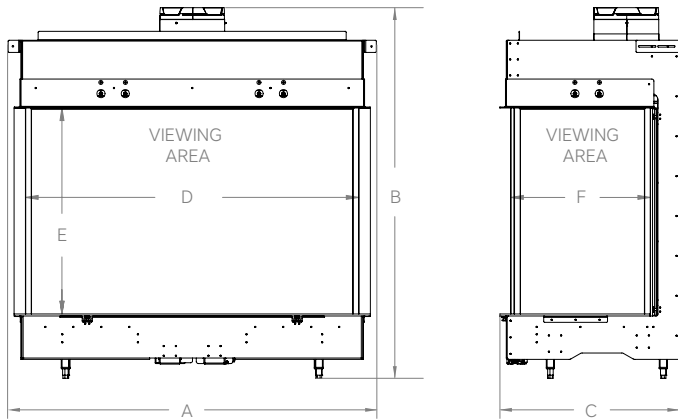

Remote Control
Uses radio frequency to control all fireplace features from the comfort of your chair.

28,000 - 42,500 BTU

Product Dimensions:

Also Available Electric e-MatriX

Model #	Description	BTU	UPC	Wty. ¹	Product Dimensions		Viewing Area		Packaging Dimensions		Weight			
					A (Width)	B (Height)	C (Depth)	D (Width)	E (Height)	F (Depth)	Width	Height	Depth	Lbs
FMG4126B	Bay Built-in Gas Fireplace	28,000-42,500	781052 137677	5 yr.	A (Width)	45-3/8" (115.3 cm)	C (Depth)	22-1/2" (57.2 cm)	D (Width)	39-5/8" (100.7 cm)	Width	TBD	Lbs	TBD
					B (Height)	45-13/16" (116.4 cm)	E (Height)	25-3/8" (64.5 cm)	Height	TBD				
					F (Depth)	15-5/16" (38.9 cm)	Depth	TBD	Kg	TBD				