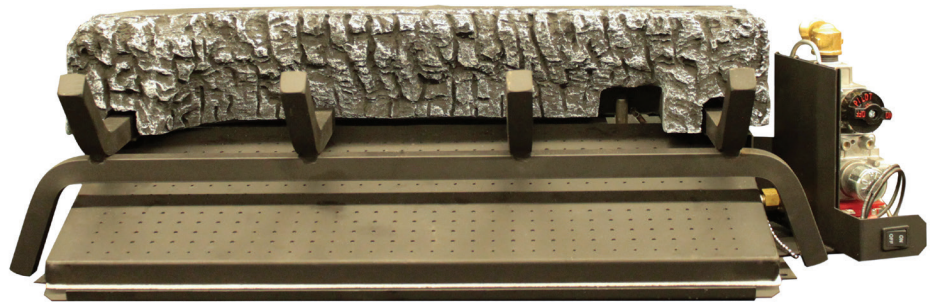

More Heat. More Flame.

The Elite Radiant Vented Burners deliver more heat to your room and more flames to your fireplace. With their unique construction and integrated radiant fiber heat sink, these burners produce dancing flames without using sand or vermiculite. Feel more heat radiate back into your room, all while using less fuel than a standard vented burner.

Features

- Uses less fuel than a standard vented burner
- Simple to use with multiple control options
- Produces flames without sand or vermiculite

Options & Accessories

- Two compatible log sets
- Natural Gas to Propane conversion kit
- Valve kits

Available Sizes

- 24-inch (55,000 BTU)
- 30-inch (65,000 BTU)

Control Options

- Match Light
- Manual Safety Pilot
- Millivolt
- Variable Remote
- IPI with Variable Remote

Elite Radiant Vented Burner with Millivolt Valve