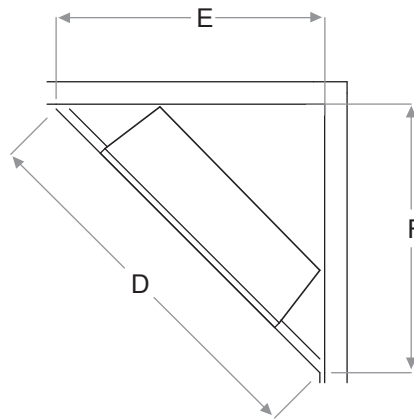

## Accessories

**RBFGLOSS30**  
- 30" Tempered Front Glass  
Dimensions:  
29-1/4" W x 22-1/8" H x 3/8" D  
(74.0 cm x 56.1 cm x 1.1 cm)

**RBFDOOR30** - 30" Functional Doors with Tempered Glass  
Dimensions:  
33-3/4" W x 27-1/4" H x 1-1/4" D  
(85.8 cm x 69.4 cm x 3.7 cm)

**RBF30TRIM38**  
- 38" Black Installation Trim

**RBF30TRIM44**  
- 44" Black Installation Trim

**RBFL30BR** - Birch Log Set  
Dimensions:  
22-3/8" W x 10-7/8" H x 11" D  
(56.8 cm x 27.4 cm x 27.9 cm)

**RBFL30FC** - Fresh Cut Log Set  
Dimensions:  
22-3/8" W x 10-7/8" H x 11" D  
(56.8 cm x 27.4 cm x 27.9 cm)

**RBFPLUG**

## Framing Dimensions: