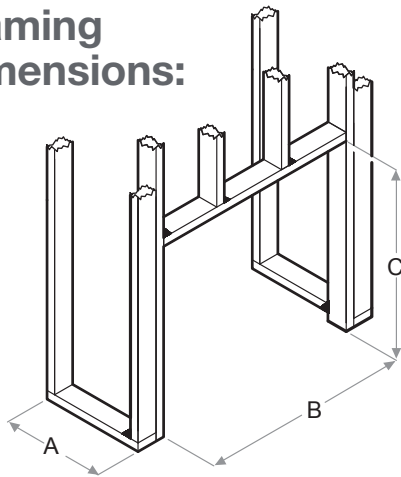

## Accessories

**RBFGLOSS30**  
- 30" Tempered Front Glass  
Dimensions:  
29-1/4" W x 22-1/8" H x 3/8" D  
(74.0 cm x 56.1 cm x 1.1 cm)

**RBFDOOR30** - 30" Functional Doors with Tempered Glass  
Dimensions:  
33-3/4" W x 27-1/4" H x 1-1/4" D  
(85.8 cm x 69.4 cm x 3.7 cm)

**RBF30TRIM38**  
- 38" Black Installation Trim

**RBF30TRIM44**  
- 44" Black Installation Trim

**RBFL30BR** - Birch Log Set  
Dimensions:  
22-3/8" W x 10-7/8" H x 11" D  
(56.8 cm x 27.4 cm x 27.9 cm)

**RBFL30FC** - Fresh Cut Log Set  
Dimensions:  
22-3/8" W x 10-7/8" H x 11" D  
(56.8 cm x 27.4 cm x 27.9 cm)

**RBFPLUG**

## Framing Dimensions: