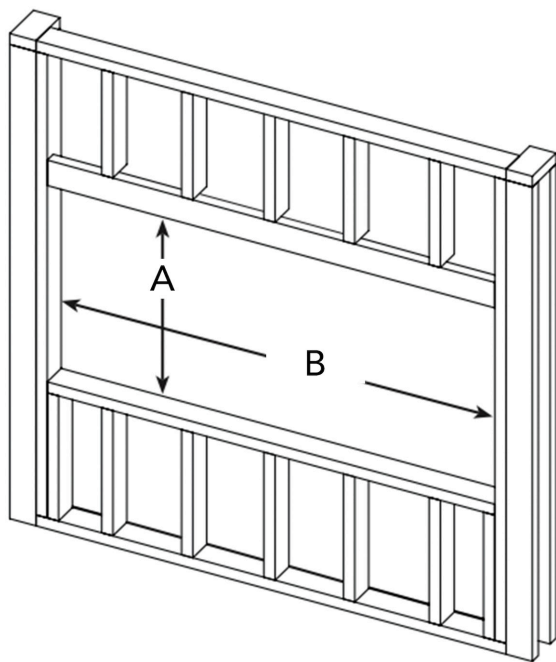

### Clearances

Front View

Side View

Minimum Clearances to Combustibles	
Top	0"
Sides	0"
Back	0"
Bottom	0"
Front	36" / 0.9m

### Framing

Framing Dimensions	
A	22½ in.
	570 mm
B	57 in.
	1445 mm
Depth	8 in.
	204 mm

Product installation must adhere strictly to instructions accompanying product to avoid risk of fire and potential injury