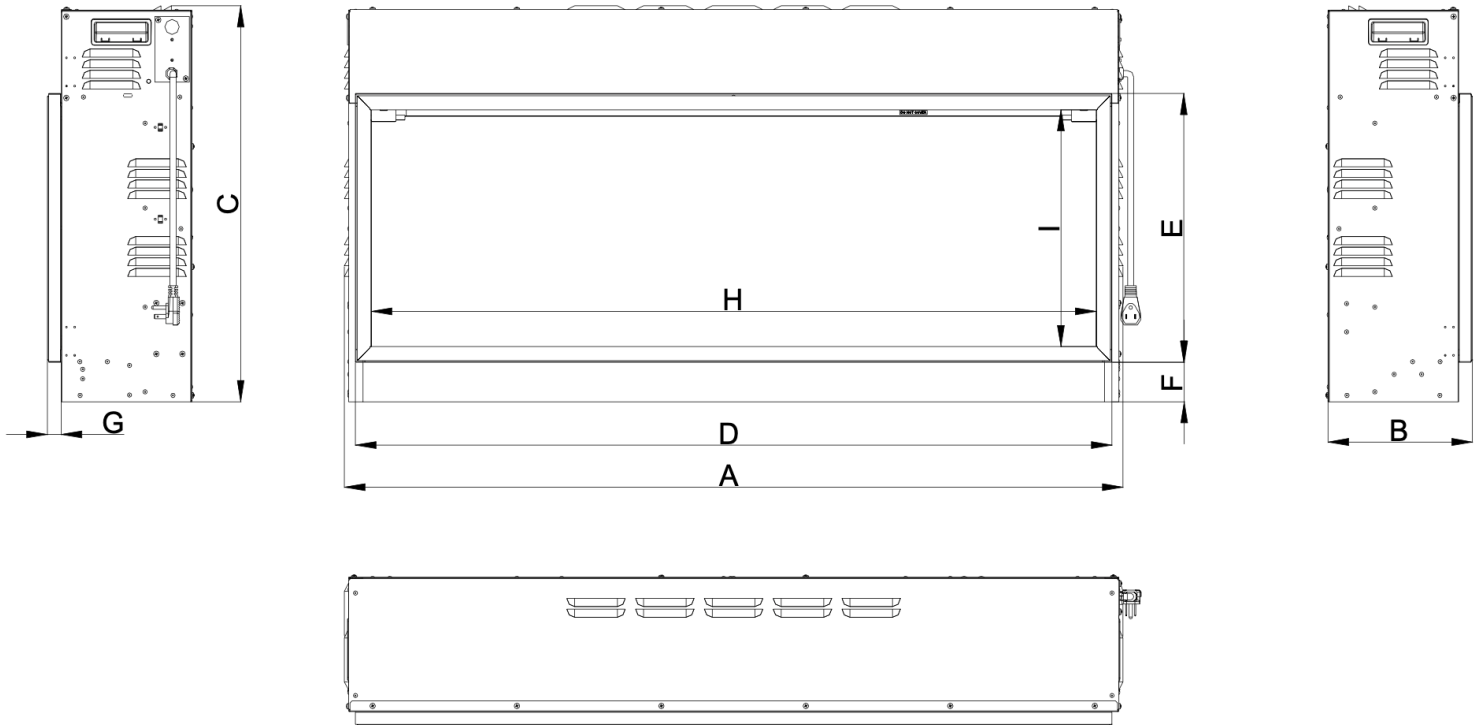

## Specifications Sheet

Model	Length	Height	Depth	Viewing Area	BTU	Cord Length
DY-BEF57	1432 mm	560 mm	219 mm	1354 mm x 335 mm	5000	1829 mm
	56 <sup>3</sup> / <sub>8</sub> in.	22 in.	8 <sup>1</sup> / <sub>4</sub> in.	53 <sup>3</sup> / <sub>8</sub> in. x 13 <sup>1</sup> / <sub>4</sub> in.		72 in.

	A*	B	C*	D	E	F	G	H	I
DY-BEF57	1432 mm	219 mm	560 mm	1400 mm	435 mm	57 mm	32 mm	1354 mm	335 mm
	56 <sup>3</sup> / <sub>8</sub> in.	8 <sup>3</sup> / <sub>8</sub> in.	22 in.	55 <sup>3</sup> / <sub>8</sub> in.	17 <sup>3</sup> / <sub>8</sub> in.	2 <sup>1</sup> / <sub>4</sub> in.	1 <sup>1</sup> / <sub>4</sub> in.	53 <sup>3</sup> / <sub>8</sub> in.	13 <sup>1</sup> / <sub>4</sub> in.

### Framing

Framing Dimensions	
A	22½ in.
	570 mm
B	57 in.
	1445 mm
Depth	8 in.
	204 mm

Product installation must adhere strictly to instructions accompanying product to avoid risk of fire and potential injury