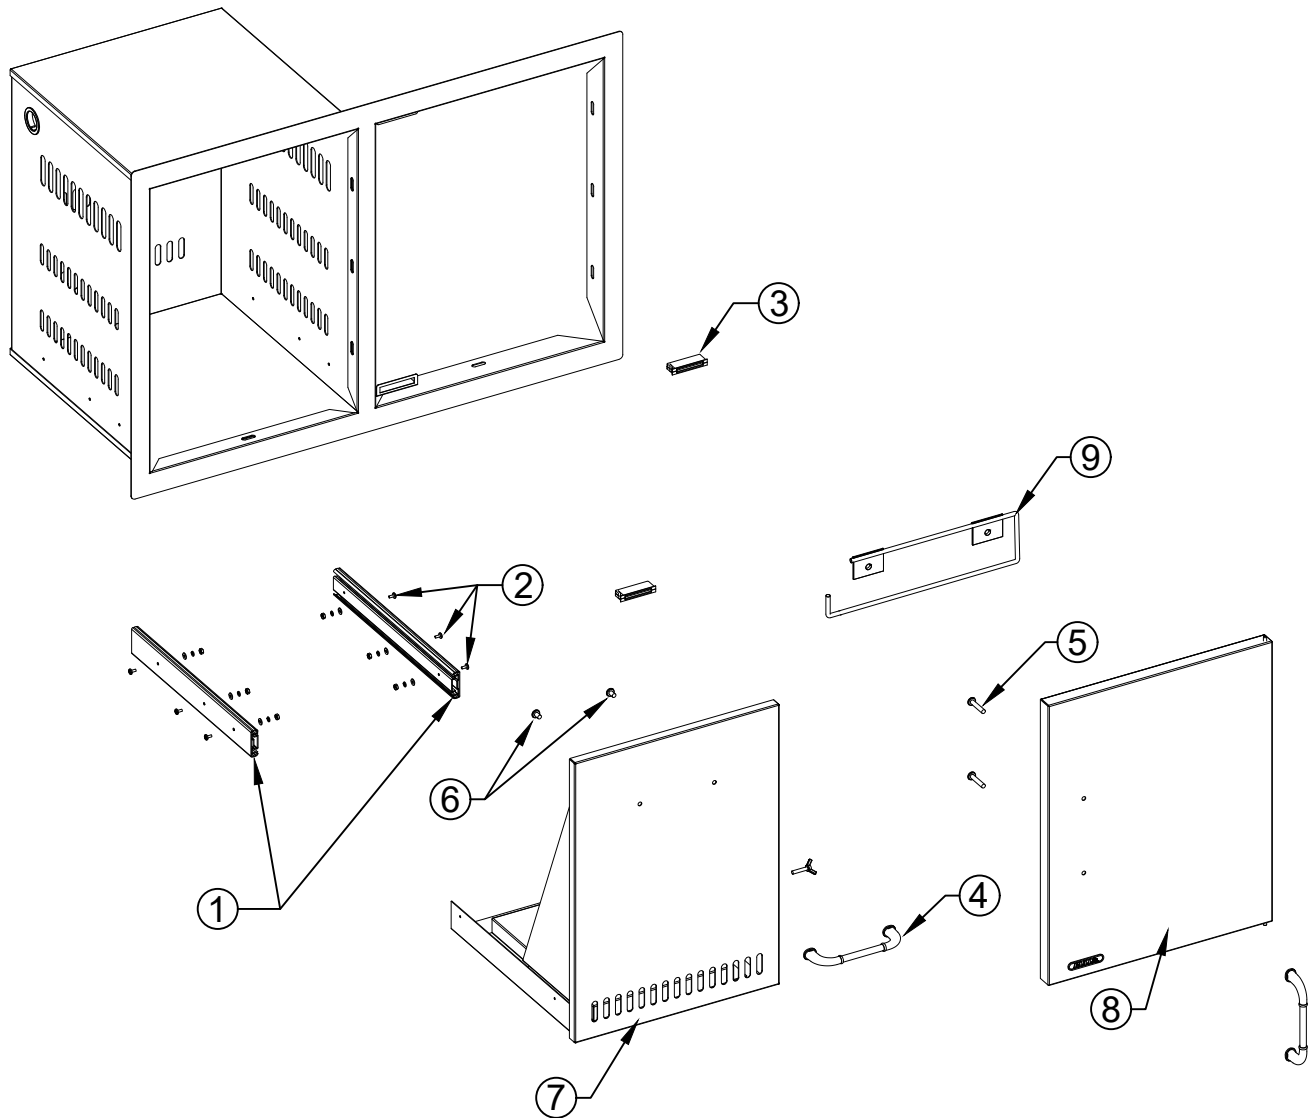

WWW.BULLBBQ.COM

**PARTS LIST**

ITEM #	PART #	DESCRIPTION	QTY
1	56826	14" REGULAR GUIDE TRACK (L&R)	1 SET
2	56827	GUIDE TRACK INSTALL SCREW SET	1 SET
3	16548	DOOR MAGNET	2
4	16572	HANDLE	2
5	16515	DOOR HANDLE SCREW SET	1 SET
6	16611	DRAWER HANDLE SCREW SET	1 SET
7	16575	REPLACEMENT PROPANE DRAWER	1
8	16607	REPLACEMENT DOOR	1
9	73000	TOWEL RACK	1

**EXPLODED VIEW W/ PARTS LIST**

ITEM# 65784

30" DOOR / PROPANE DRAWER COMBO

Exploded View