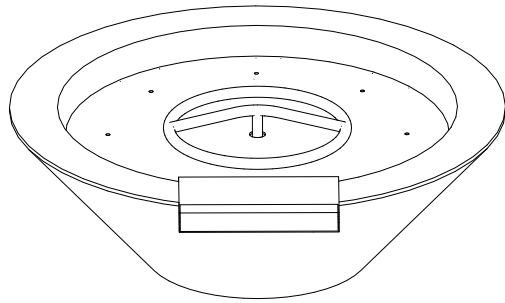

# CAZO FIRE & WATER BOWL- WOOD GRAIN

**ISOMETRIC VIEW**

**FRONT SIDE VIEW**

**RIGHT SIDE VIEW**

**TOP VIEW**

SKU	A	B	C	D	E	BTU
OPT-24RWGFW	24"	8"	12"	2"	8"	45,000
OPT-24RWGFWE12V	24"	8"	12"	2"	8"	45,000
OPT-32RWGFW	32"	10"	12"	2"	8"	45,000
OPT-32RWGFWE12V	32"	10"	12"	2"	8"	45,000

Fire Pit Material: GFRC Wood Grain  
 Pan Material: 304 Stainless Steel  
 Burner Material: 304 Stainless Steel

Standard 2" Depth on all pans  
**12V ELECTRONIC IGNITION**  
 ANSI Z21.97-(2017) / CSA 2.41-(2017)