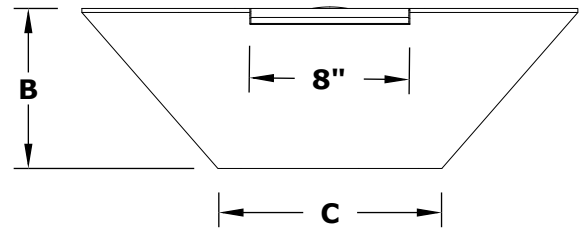

# CAZO FIRE & WATER BOWL- WOOD GRAIN

**ISOMETRIC VIEW**

**FRONT SIDE VIEW**

**RIGHT SIDE VIEW**

**TOP VIEW**

SKU	A	B	C	D	E	BTU
OPT-24RWGFW	24"	8"	12"	2"	8"	45,000
OPT-24RWGFWE12V	24"	8"	12"	2"	8"	45,000
OPT-32RWGFW	32"	10"	12"	2"	8"	45,000
OPT-32RWGFWE12V	32"	10"	12"	2"	8"	45,000

Fire Pit Material: GFRC Wood Grain  
 Pan Material: 304 Stainless Steel  
 Burner Material: 304 Stainless Steel

Standard 2" Depth on all pans  
**12V ELECTRONIC IGNITION**  
 ANSI Z21.97-(2017) / CSA 2.41-(2017)