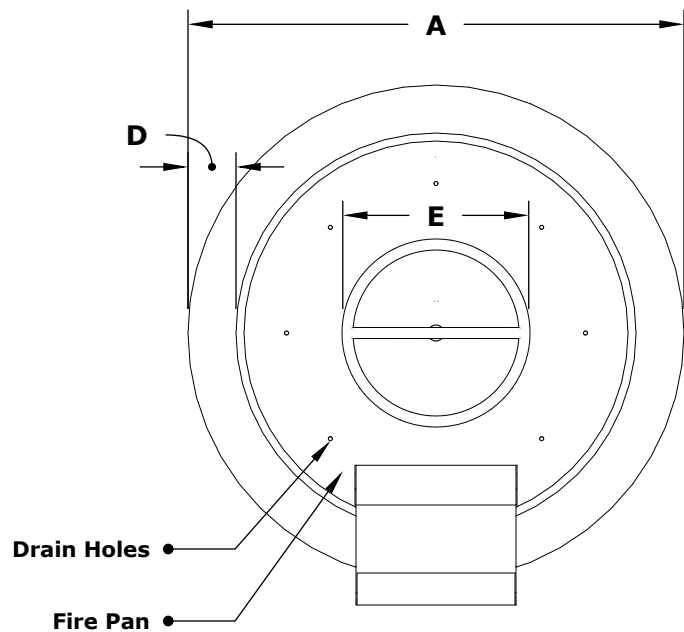

# CAZO FIRE & WATER BOWL- WOOD GRAIN

**ISOMETRIC VIEW**

**FRONT SIDE VIEW**

**RIGHT SIDE VIEW**

**TOP VIEW**

SKU	A	B	C	D	E	BTU
OPT-24RWGFW	24"	8"	12"	2"	8"	45,000
OPT-24RWGFWE12V	24"	8"	12"	2"	8"	45,000
OPT-32RWGFW	32"	10"	12"	2"	8"	45,000
OPT-32RWGFWE12V	32"	10"	12"	2"	8"	45,000

Fire Pit Material: GFRC Wood Grain  
 Pan Material: 304 Stainless Steel  
 Burner Material: 304 Stainless Steel

Standard 2" Depth on all pans  
**12V ELECTRONIC IGNITION**  
 ANSI Z21.97-(2017) / CSA 2.41-(2017)

Match Lit Unit Includes: Pan, Burner, Gas Orifice, Gas Hoses, Key Valve, Key,  
 12v Ignition Unit Includes: Pan, Burner, Gas Orifice, Gas Hoses, Key Valve, Key, Plug & Play Electronic Valve, Pilot Igniter.