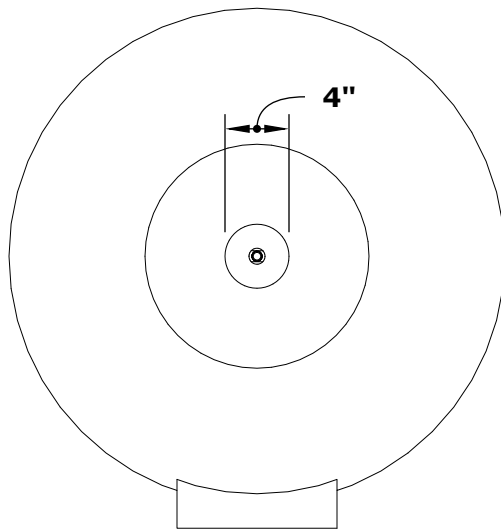

# CAZO FIRE & WATER BOWL- WOOD GRAIN

**ISOMETRIC VIEW**

**FRONT SIDE VIEW**

**RIGHT SIDE VIEW**

**TOP VIEW**

SKU	A	B	C	D	E	BTU
OPT-24RWGFW	24"	8"	12"	2"	8"	45,000
OPT-24RWGFWE12V	24"	8"	12"	2"	8"	45,000
OPT-32RWGFW	32"	10"	12"	2"	8"	45,000
OPT-32RWGFWE12V	32"	10"	12"	2"	8"	45,000

Fire Pit Material: GFRC Wood Grain  
 Pan Material: 304 Stainless Steel  
 Burner Material: 304 Stainless Steel

Standard 2" Depth on all pans  
**12V ELECTRONIC IGNITION**  
 ANSI Z21.97-(2017) / CSA 2.41-(2017)