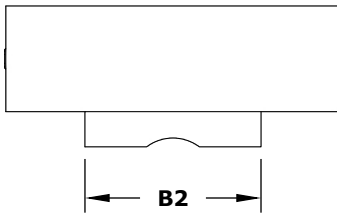

CABO LINEAR FIRE PIT - GFRC

ISOMETRIC VIEW

TOP VIEW

RIGHT SIDE VIEW

FRONT SIDE VIEW

SKU	A1	A2	B1	B2	C	D	E	F	BTU
OPT-CBLN56	56"	44"	38"	26"	36"	14"	24"	16"	65,000
OPT-CBLN66	66"	54"	38"	26"	36"	16"	24"	16"	65,000
OPT-CBLN90	90"	78"	38"	26"	66"	14"	54"	16"	65,000

Fire Pit Material: GFRC Concrete
 Finish: Wood Grain Concrete
 Pan Material: 304 Stainless Steel
 Burner Material: 304 Stainless Steel
 Ignition Type: Match Lit or Electronic Ignition

Standard 1" Flange on all pans
 Standard 2" Depth on all pans