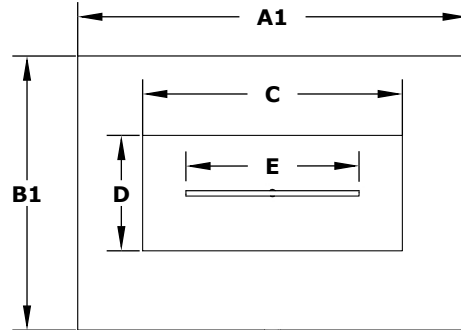

CABO LINEAR FIRE PIT - GFRC

ISOMETRIC VIEW

TOP VIEW

RIGHT SIDE VIEW

FRONT SIDE VIEW

SKU	A1	A2	B1	B2	C	D	E	F	BTU
OPT-CBLN56	56"	44"	38"	26"	36"	14"	24"	16"	65,000
OPT-CBLN66	66"	54"	38"	26"	36"	16"	24"	16"	65,000
OPT-CBLN90	90"	78"	38"	26"	66"	14"	54"	16"	65,000

Fire Pit Material: GFRC Concrete
 Finish: Wood Grain Concrete
 Pan Material: 304 Stainless Steel
 Burner Material: 304 Stainless Steel
 Ignition Type: Match Lit or Electronic Ignition

Standard 1" Flange on all pans
 Standard 2" Depth on all pans