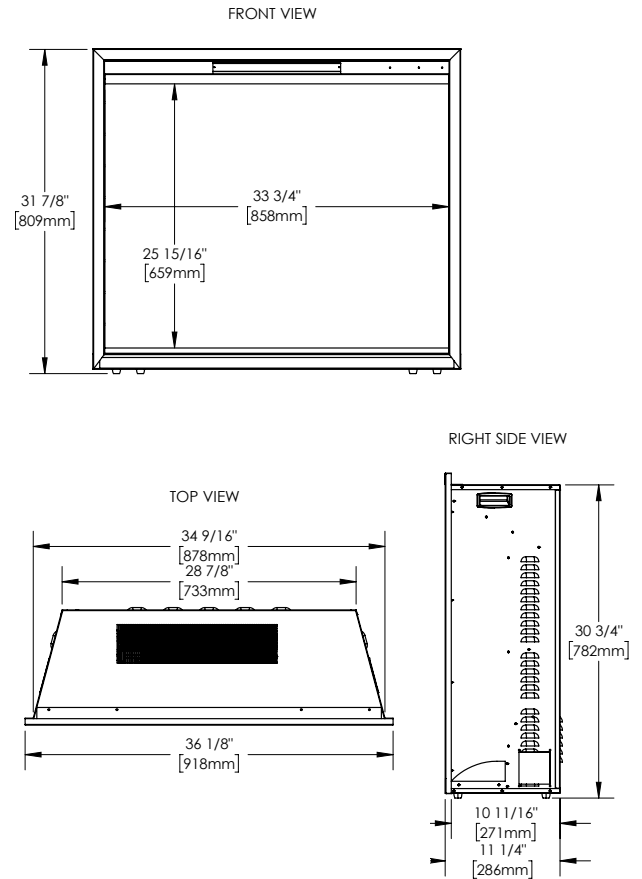

Competitive Advantages

- Self trimming for easy installation
- Up to 10,000 BTU'S & 3,000 watts
- Simply plugs into a 120V wall outlet or can be hardwired to 120V or 240V

Features and Benefits

- Viewing Area: 25 15/16" H x 33 3/4" W
- Vivid flame effect with brightness adjustment
- Top light LED's in 7 color settings
- Decorative brick side panels
- All season usage: flames operate with or without heat
- Disable heat function as child safety feature
- Multi-function remote standard
- Thermostatic control