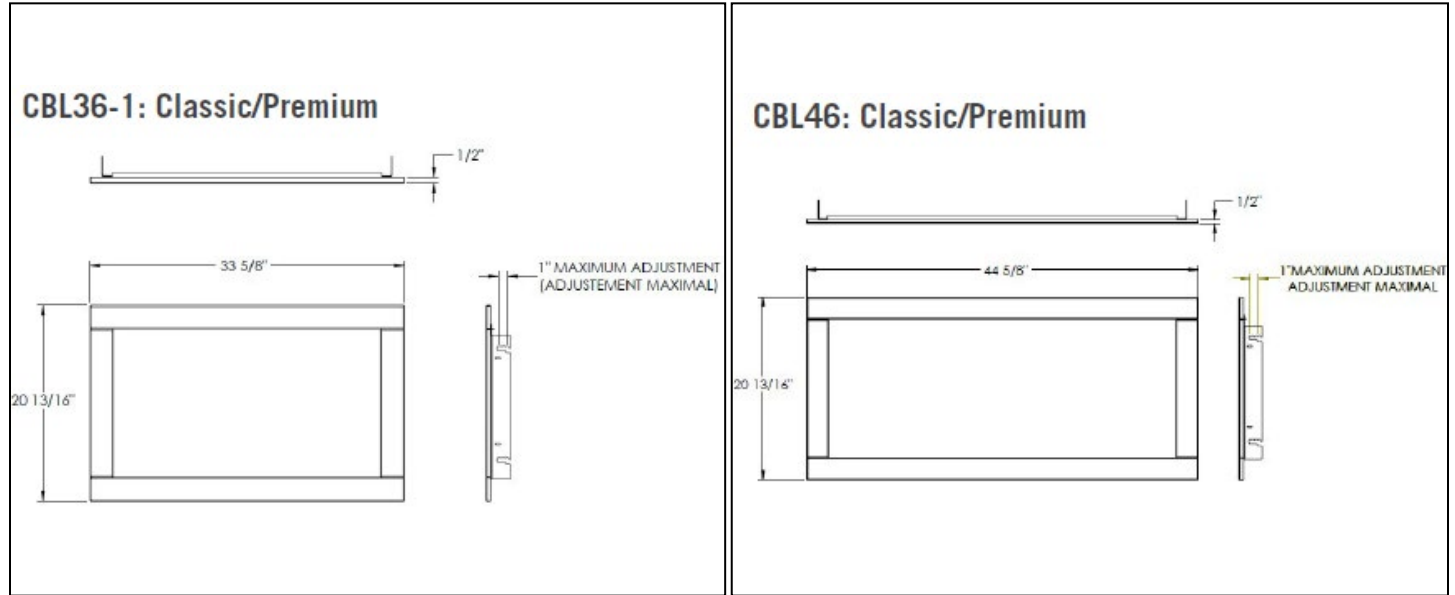

Specifications

Model	BTU	Width		Height		Depth		Viewing Area
		Actual	Framing	Actual	Framing	Actual	Framing	
CBL36-1	17,500	35 15/16"	36 1/2"	33 1/8"	39 3/8"	15 3/4"	16"	18 13/16" X 31 9/16"
CBL46	24,000	46 7/8"	47 3/8"	33 1/8"	39 3/8"	18 5/16"	18 9/16"	18 13/16" X 42 1/2"

Front Options