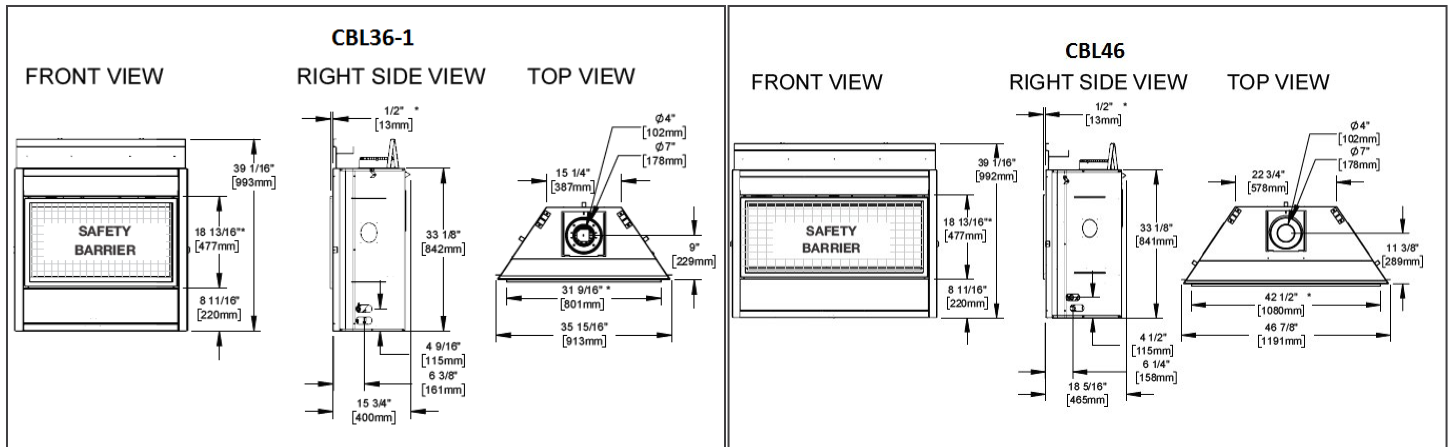

## Specifications

Model	BTU	Width		Height		Depth		Viewing Area
		Actual	Framing	Actual	Framing	Actual	Framing	
CBL36-1	17,500	35 15/16"	36 1/2"	33 1/8"	39 3/8"	15 3/4"	16"	18 13/16" X 31 9/16"
CBL46	24,000	46 7/8"	47 3/8"	33 1/8"	39 3/8"	18 5/16"	18 9/16"	18 13/16" X 42 1/2"

## Framing

## Dimensions