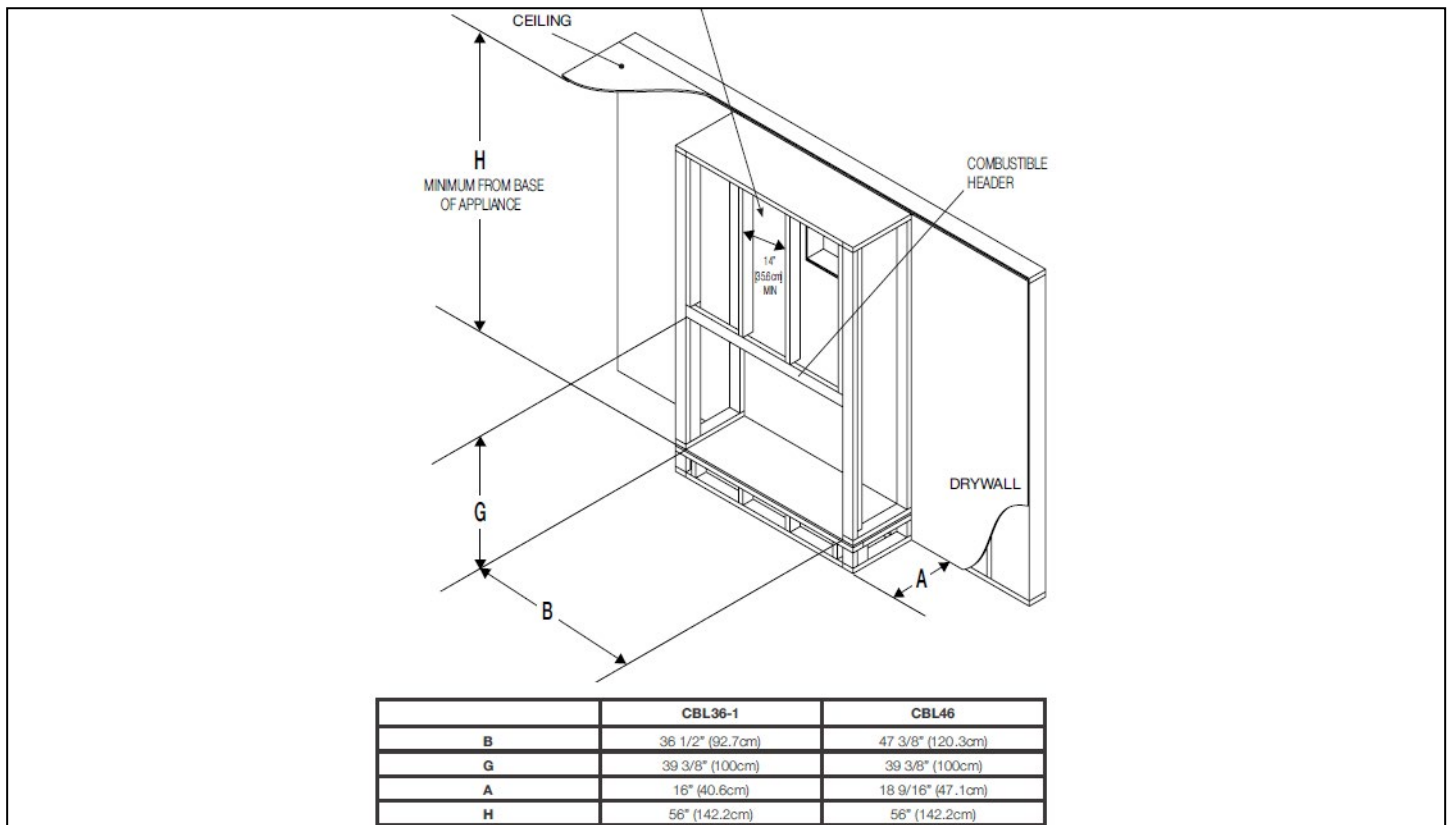

## Specifications

Model	BTU	Width		Height		Depth		Viewing Area
		Actual	Framing	Actual	Framing	Actual	Framing	
CBL36-1	17,500	35 15/16"	36 1/2"	33 1/8"	39 3/8"	15 3/4"	16"	18 13/16" X 31 9/16"
CBL46	24,000	46 7/8"	47 3/8"	33 1/8"	39 3/8"	18 5/16"	18 9/16"	18 13/16" X 42 1/2"

## Front Options

## Framing

## Dimensions