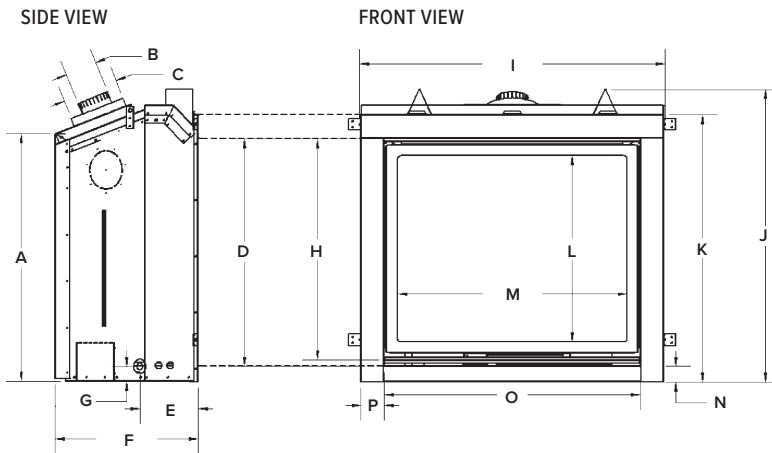

BENTLEY 39/42 PRODUCT DIMENSIONS

ZCV39 ZCV42

A	32"	35 1/8"
B	4"	4"
C	7"	7"
D	29 3/8"	32 1/2"
E	7 1/2"	7 9/16"
F	18 7/16"	18 7/16"
G	1 15/16"	1 15/16"
H	28 9/16"	31 11/16"
I	39 3/8"	42 7/16"
J	37 11/16"	40 7/8"
K	34 1/2"	37 5/8"
L	24 1/16"	27 3/16"
M	29 5/8"	33 11/16"
N	2"	2"
O	33"	37 1/16"
P	3"	2 1/2"
Q	24 1/4"	27 7/8"
R	18 7/16"	18 7/16"
S	6 7/8"	6 7/8"
T	39 3/8"	42 7/16"

TOP VIEW

FRAMING DIMENSIONS

	ZCV39	ZCV42
HEIGHT		
Actual	37 11/16"	40 7/8"
Framing	37 7/8"	41"
FRONT WIDTH		
Actual	39 3/8"	42 7/16"
Framing	39 1/2"	42 1/2"
DEPTH		
Actual	18 7/16"	18 7/16"
Framing	18 1/2"***	18 1/2"***