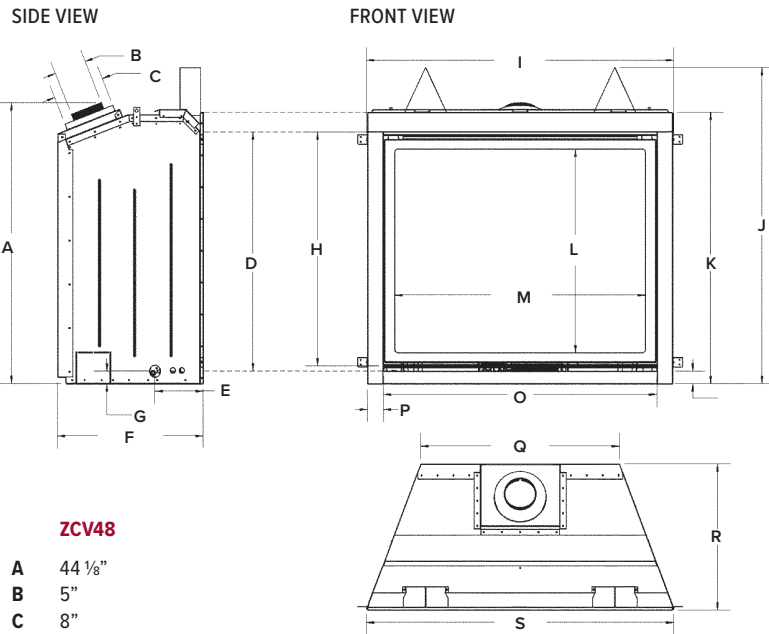

TOP VIEW

FRAMING DIMENSIONS

	ZCV39	ZCV42
HEIGHT		
Actual	37 11/16"	40 7/8"
Framing	37 7/8"	41"
FRONT WIDTH		
Actual	39 3/8"	42 7/16"
Framing	39 1/2"	42 1/2"
DEPTH		
Actual	18 7/16"	18 7/16"
Framing	18 1/2"***	18 1/2"***

Unit Illustrated: ZCV42NE2, MQ42D Driftwood Log Set, ZCV42GT Glass Tray, ZCV42PL Porcelain Reflective Liner, ZCV42S1BL Surround (Hearth Mount 4" Wide).

BENTLEY 48

Go **BIG**

When the view is this big, it must be the **Bentley 48**. This big brother of the popular Bentley by Marquis is getting some serious attention and lots of second looks from home owners wanting to enjoy a statement fireplace. An expansive glass viewing area and beautiful designer options allow you to customize the look to your own style. Take the chill out of the room with this heater-rated fireplace, and bask in some serious warmth.

BENTLEY 48 PRODUCT DIMENSIONS

ZCV48

A	44 1/8"
B	5"
C	8"
D	37 9/16"
E	7 5/8"
F	22 15/16"
G	1 15/16"
H	36 3/4"
I	48 3/8"
J	49 11/16"
K	42 11/16"
L	32"
M	39 7/16"
N	2"
O	43"
P	2 1/2"
Q	31 5/16"
R	23"
S	48 3/8"

TOP VIEW

FRAMING DIMENSIONS

ZCV48

HEIGHT	
Actual	49 11/16"
Framing	49 3/4"
FRONT WIDTH	
Actual	48 3/8"
Framing	48 1/2"
DEPTH	
Actual	22 15/16"
Framing	24 9/16"***

***Dependent of finishing material used

SURROUNDS