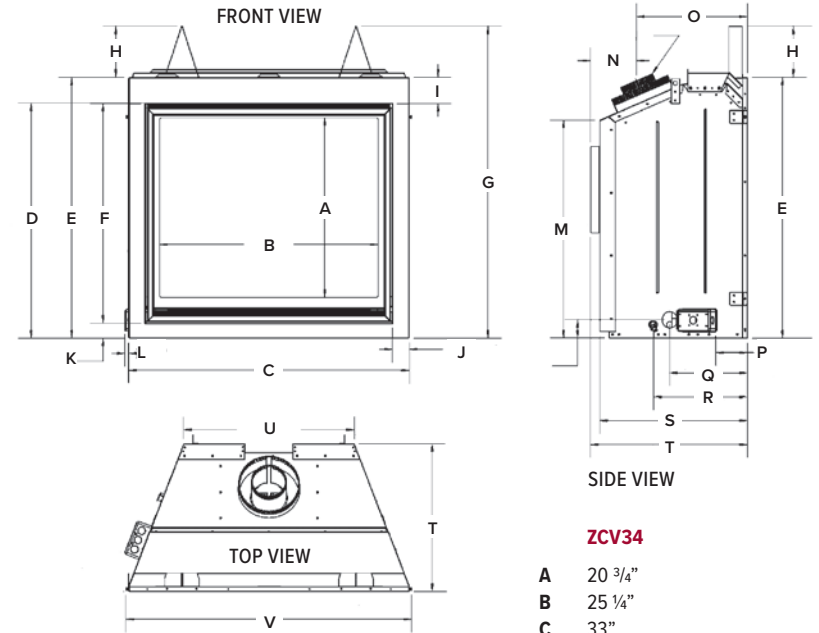

BENTLEY 34 PRODUCT DIMENSIONS

ZCV34

A	20 3/4"
B	25 1/4"
C	33"
D	27 1/8"
E	30 1/8"
F	25 5/16"
G	36"
H	5 7/8"
I	3 1/16"
J	1 15/16"
K	1 3/4"
L	7/16"
M	25 3/16"
N	5 1/4"
O	12 13/16"
P	3 1/16"
Q	8 5/16"
R	10 13/16"
S	17 1/16"
T	18 1/16"
U	19 11/16"
V	33"

FRAMING DIMENSIONS

ZCV34

HEIGHT	
Actual	36"
Framing	36 1/8"
FRONT WIDTH	
Actual	33"
Framing	33 1/4"
DEPTH	
Actual	18 1/16"
Framing	18 1/8"***

*** Dependent of finishing material used

SURROUNDS

	HEARTH MOUNT (3" WIDE)	PICTURE FRAME (4" WIDE)	PICTURE FRAME (1 1/16" WIDE)
ZCV34	ZCV34S1BL 34 7/8" W x 30 3/4" H	ZCV34S1PF 36 5/8" W x 33 3/8" H	ZCV34S2PF 31 1/16" W x 28 3/4" H