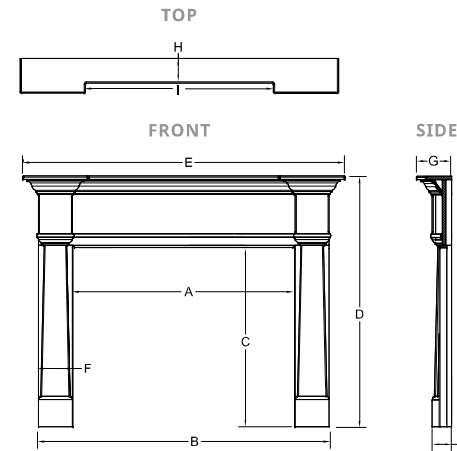

BELLEVUE *Design Series*

Available in:

MDF
PRIMED

MAPLE
UNFINISHED

- TRANSITIONAL STYLE
- SHOWN WITH CUSTOM EBONY STAIN AND THALA BEIGE MARBLE

Bellevue	A OPENING WIDTH	B OUTSIDE WIDTH	C OPENING HEIGHT	D OUTSIDE HEIGHT	E TOP WIDTH	F LEG WIDTH	G OUTSIDE SHELF DEPTH	H SHELF INSET DEPTH	I SHELF INSET WIDTH	J LEG DEPTH	K RECOM- MENDED SET SIZE
B SIZE	48"	64"	39-1/2"	55-1/4"	71"	6-1/2"	7-3/4"	5-1/2"	42"	3-3/4"	1
C SIZE	53"	69"	42"	57-3/4"	76"	6-1/2"	7-3/4"	5-1/2"	47"	3-3/4"	1