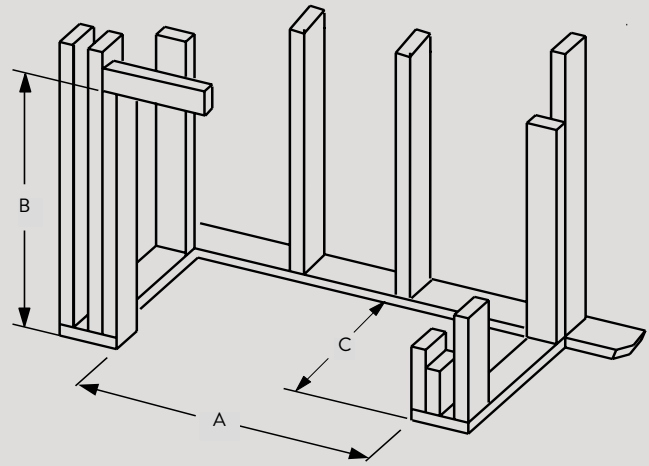

Bison Mountain

Western Timber

Rich Oak

STANDARD FEATURES

- ◆ Available in 32", 36" and 42" models
- ◆ 28" tall and full width refractory opening on all models
- ◆ Low to the floor masonry design for a cleaner, more traditional look
- ◆ Realistic refractory brick liner available in stacked or herringbone pattern
- ◆ Mesh draw screens for a more realistic appearance
- ◆ Radiant smooth-faced design with durable black powder-coat finish
- ◆ Includes required heat deflection hood
- ◆ Select from a variety of compatible vent-free log sets and controls (sold separately)
- ◆ Optional outside air kit available
- ◆ Limited Lifetime Warranty

Compatible with any ANSI Z21.11.2 listed vent-free log set. Choose an Astria vent-free log set for best results.

APPLIANCE SPECIFICATIONS

	ORION LR 32	ORION LR 36	ORION LR 42
A	33"	36"	42"
B	27-7/8"	27-7/8"	27-7/8"
C	37-3/4"	41-3/4"	47-3/4"
D	37-1/4"	37-1/4"	37-1/4"
E	19-1/2"	23-1/2"	29-1/2"
F	20"	20"	20"
G	3"	3"	3"
H	3-3/16"	3-3/16"	3-3/16"
J	15-7/8"	15-7/8"	15-7/8"
K	7-1/2"	7-1/2"	7-1/2"
L	12"	12"	12"
M	1-3/8"	1-3/8"	1-3/8"
N	5-1/2"	5-1/2"	5-1/2"
P	30-3/8"	30-3/8"	30-3/8"
Q	29-5/8"	29-5/8"	29-5/8"

FRAMING SPECIFICATIONS

	ORION LR 32	ORION LR 36	ORION LR 42
A	38-1/4"	42-1/4"	48-1/4"
B	40-1/4"	40-1/4"	40-1/4"
C	20-1/2"	20-1/2"	20-1/2"

INTERIOR FIREBOX DIMENSIONS*

	ORION LR 32	ORION LR 36	ORION LR 42
FRONT WIDTH	31"	35"	41"
REAR WIDTH	19-1/4"	23-1/4"	29-1/4"
DEPTH	17-3/8"	17-3/8"	17-3/8"
HEIGHT	24"	24"	24"