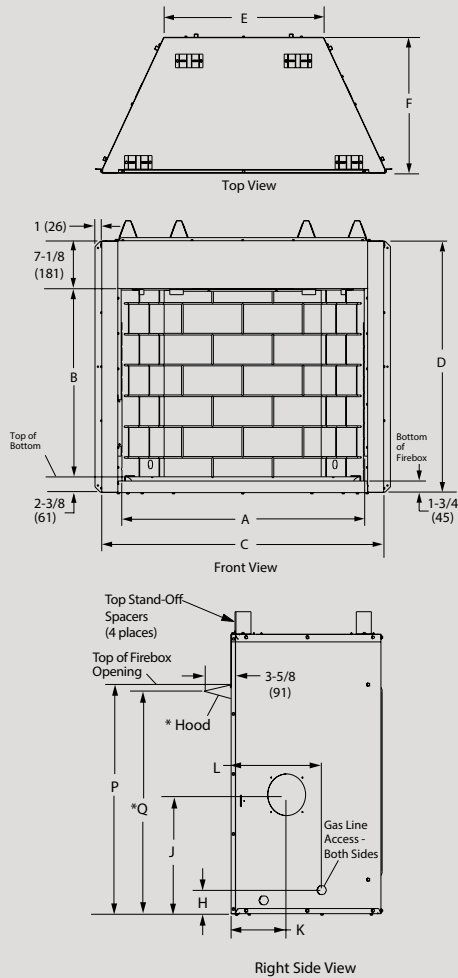

Bison Mountain

Western Timber

Rich Oak

STANDARD FEATURES

- ◆ Available in 32", 36" and 42" models
- ◆ 28" tall and full width refractory opening on all models
- ◆ Low to the floor masonry design for a cleaner, more traditional look
- ◆ Realistic refractory brick liner available in stacked or herringbone pattern
- ◆ Mesh draw screens for a more realistic appearance
- ◆ Radiant smooth-faced design with durable black powder-coat finish
- ◆ Includes required heat deflection hood
- ◆ Select from a variety of compatible vent-free log sets and controls (sold separately)
- ◆ Optional outside air kit available
- ◆ Limited Lifetime Warranty

Compatible with any ANSI Z21.11.2 listed vent-free log set. Choose an Astria vent-free log set for best results.

APPLIANCE SPECIFICATIONS

	ORION LR 32	ORION LR 36	ORION LR 42
A	33"	36"	42"
B	27-7/8"	27-7/8"	27-7/8"
C	37-3/4"	41-3/4"	47-3/4"
D	37-1/4"	37-1/4"	37-1/4"
E	19-1/2"	23-1/2"	29-1/2"
F	20"	20"	20"
G	3"	3"	3"
H	3-3/16"	3-3/16"	3-3/16"
J	15-7/8"	15-7/8"	15-7/8"
K	7-1/2"	7-1/2"	7-1/2"
L	12"	12"	12"
M	1-3/8"	1-3/8"	1-3/8"
N	5-1/2"	5-1/2"	5-1/2"
P	30-3/8"	30-3/8"	30-3/8"
Q	29-5/8"	29-5/8"	29-5/8"

FRAMING SPECIFICATIONS

	ORION LR 32	ORION LR 36	ORION LR 42
A	38-1/4"	42-1/4"	48-1/4"
B	40-1/4"	40-1/4"	40-1/4"
C	20-1/2"	20-1/2"	20-1/2"

INTERIOR FIREBOX DIMENSIONS*

	ORION LR 32	ORION LR 36	ORION LR 42
FRONT WIDTH	31"	35"	41"
REAR WIDTH	19-1/4"	23-1/4"	29-1/4"
DEPTH	17-3/8"	17-3/8"	17-3/8"
HEIGHT	24"	24"	24"