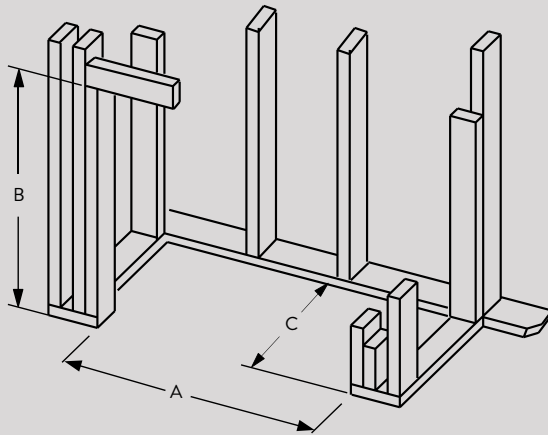

FLAT WALL FRAMING SPECIFICATIONS

	MONTEBELLO DLX CD 40	MONTEBELLO DLX CD 45
A	50-3/4"	56-7/8"
B	45"	50"
C	26"	26"

CORNER FRAMING SPECIFICATIONS

	MONTEBELLO DLX CD 40	MONTEBELLO DLX CD 45
D	50-5/8"	56-3/4"
E	83-5/8"	89-7/8"
F	41-7/8"	44-7/8"
G	59-1/8"	63-1/2"