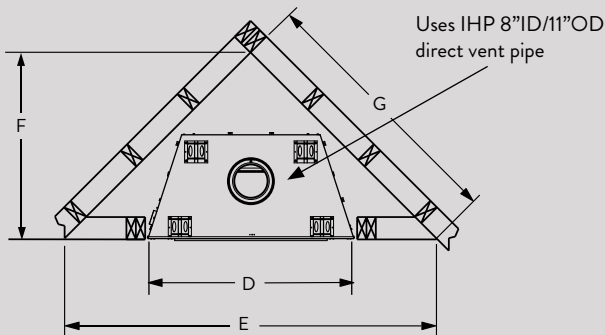

FLAT WALL FRAMING SPECIFICATIONS

	MONTEBELLO DLX CD 40	MONTEBELLO DLX CD 45
A	50-3/4"	56-7/8"
B	45"	50"
C	26"	26"

CORNER FRAMING SPECIFICATIONS

	MONTEBELLO DLX CD 40	MONTEBELLO DLX CD 45
D	50-5/8"	56-3/4"
E	83-5/8"	89-7/8"
F	41-7/8"	44-7/8"
G	59-1/8"	63-1/2"