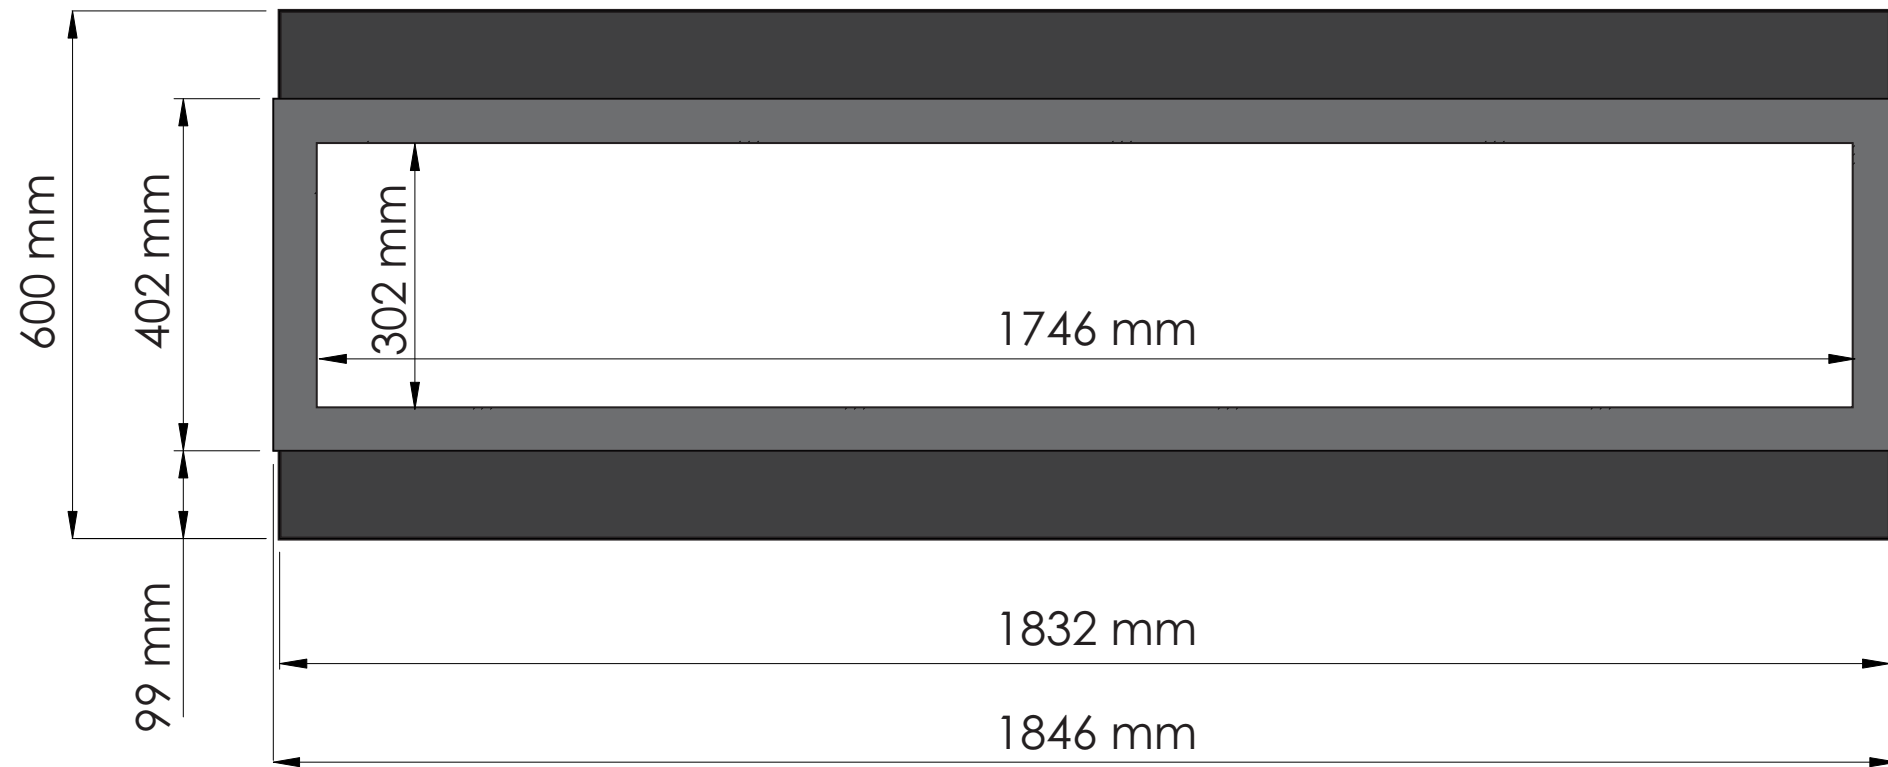

TECHNICAL SPECIFICATIONS		
VOLTS	120	
AMPS	12.5	
WATTS	1465	
HEATER	HIGH	1465 watts
	LOW	750 watts
NO HEATER	22 watts	
LAMPS	QUANTITY	LED
	WATTS	
	TOTAL WATTS	22 watts
ROTOR MOTOR	1 at 5 watts	
HEIGHT, WIDTH, DEPTH	23 1/2 x 72 1/4 x 12	
GLASS VIEWING OPENING	12 x 68 3/4	
SURROUND SIZE	15 3/4 x 72 3/4	
SHIPPING SIZE	25 1/4 x 81 1/8 x 14 1/2	
SHIPPING WEIGHT	157 lbs	
GLASS FRONT	UNIT	
		Included
PLUG LOCATION	Left Side	
CORD LENGTH	76"	
APPROX. HEATING AREA	400 sq ft	

SERIES BUILT IN	MODEL BI-72-DEEP		REV 1
SCALE 1" = 1'-0"	DATE: 11/1/2013		SHEET 1 OF 1

TECHNICAL SPECIFICATIONS		
VOLTS	120	
AMPS	12.5	
WATTS	1465	
HEATER	HIGH	1465 watts
	LOW	750 watts
NO HEATER	22 watts	
LAMPS	QUANTITY	LED
	WATTS	
	TOTAL WATTS	22 watts
ROTOR MOTOR	1 at 5 watts	
HEIGHT, WIDTH, DEPTH	60 x 183.2 x 30.2 cm	
GLASS VIEWING OPENING	30.2 x 174.6 cm	
SURROUND SIZE	40.2 x 184.6 cm	
SHIPPING SIZE	64 x 206 x 36.8 cm	
SHIPPING WEIGHT	71 kg	
GLASS FRONT	UNIT	
		Included
PLUG LOCATION	Left Side	
CORD LENGTH	193 cm	
APPROX. HEATING AREA	37 sqm	

Amantii

SERIES	MODEL		REV
BUILT IN	BI-72-DEEP		1
SCALE 1:12	DATE: 11/1/2013	SHEET 1 OF 1	