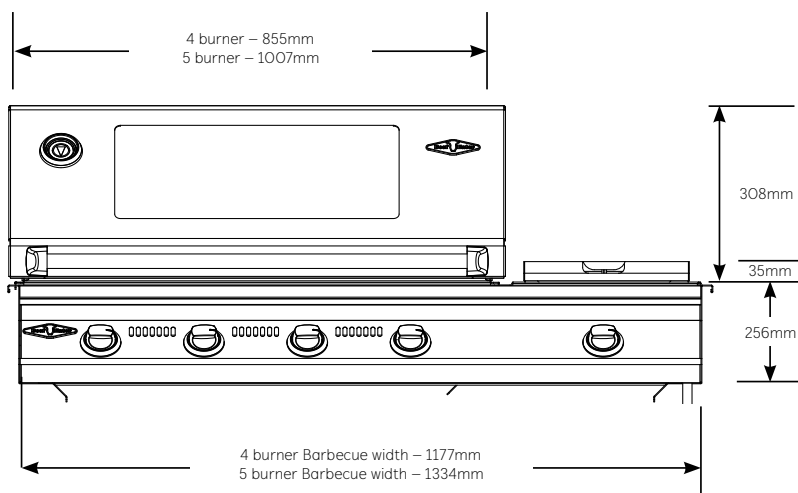

SIGNATURE SL BUILT-IN SERIES CUT OUT DIMENSIONS

For built-in installations: islands, masonry, other non-combustible material structures.

Signature SL Built-In Barbecues	4 burner	5 burner
Width	1190mm	1345mm
Height	270mm	270mm
Depth (includes 20mm rear ventilation clearance)	520mm	520mm
Minimum clearance to combustible materials	450mm	450mm

To suit models BS31560 and BS31550

Please note: Dimensions to be used as a guide only. All customers MUST refer to the user manual supplied with the product for detailed installation instructions.