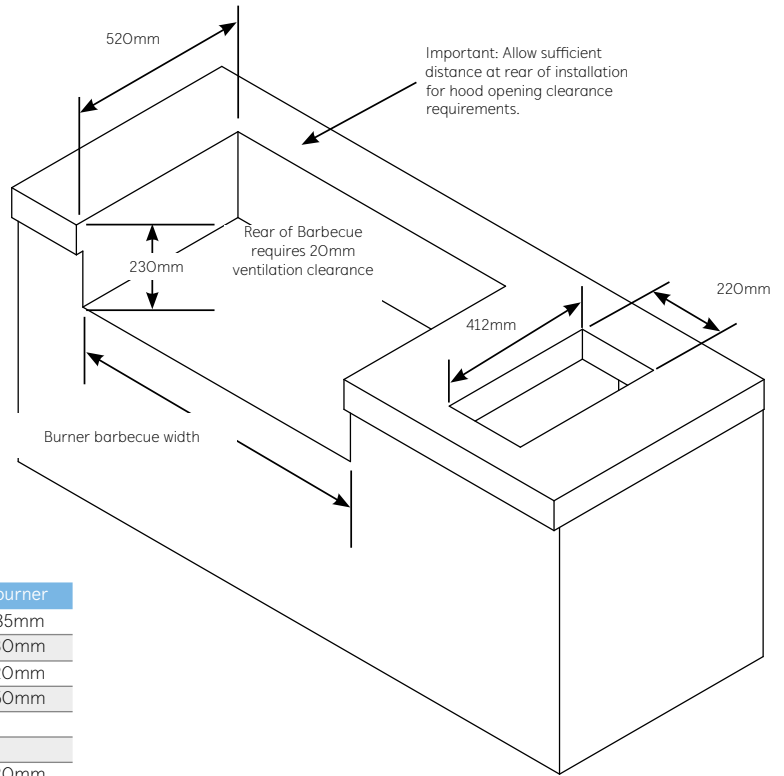

SIGNATURE SL BUILT-IN SERIES CUT OUT DIMENSIONS

For built-in installations: islands, masonry, other non-combustible material structures.

| Signature SL Built-In Barbecues | 4 burner | 5 burner |
|--|----------|----------|
| Width | 1190mm | 1345mm |
| Height | 270mm | 270mm |
| Depth (includes 20mm rear ventilation clearance) | 520mm | 520mm |
| Minimum clearance to combustible materials | 450mm | 450mm |

To suit models BS31560 and BS31550

Please note: Dimensions to be used as a guide only. All customers MUST refer to the user manual supplied with the product for detailed installation instructions.

SIGNATURE BUILT-IN SERIES CUT OUT DIMENSIONS