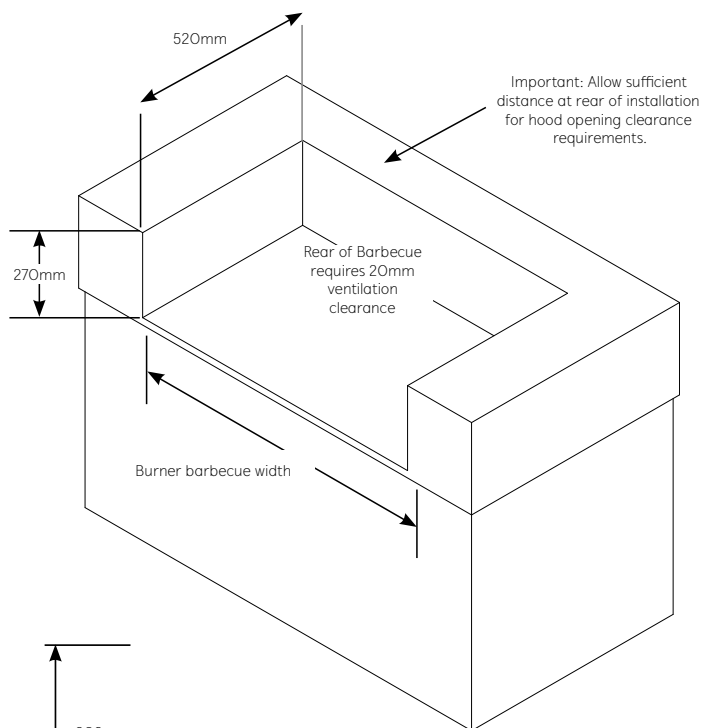

SIGNATURE SL BUILT-IN SERIES CUT OUT DIMENSIONS

For built-in installations: islands, masonry, other non-combustible material structures.

Signature SL Built-In Barbecues	4 burner	5 burner
Width	1190mm	1345mm
Height	270mm	270mm
Depth (includes 20mm rear ventilation clearance)	520mm	520mm
Minimum clearance to combustible materials	450mm	450mm

To suit models BS31560 and BS31550

Please note: Dimensions to be used as a guide only. All customers MUST refer to the user manual supplied with the product for detailed installation instructions.