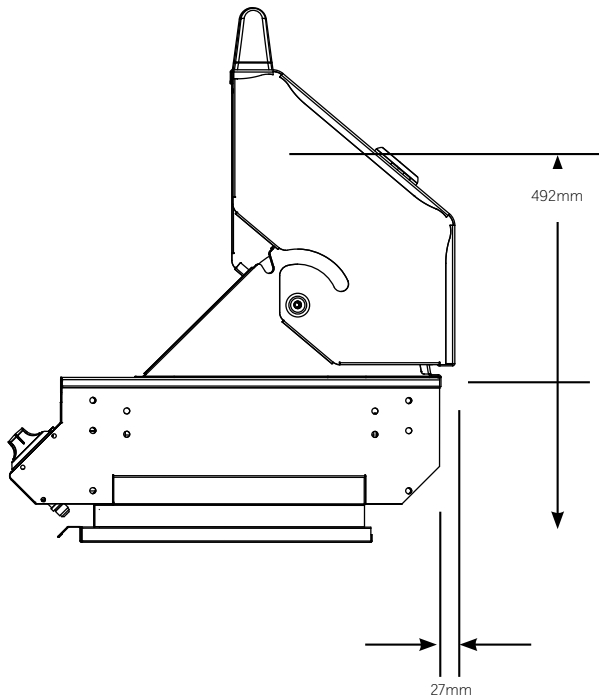

SIGNATURE SL BUILT-IN SERIES CUT OUT DIMENSIONS

For built-in installations: islands, masonry, other non-combustible material structures.

| Signature SL Built-In Barbecues | 4 burner | 5 burner |
|--|----------|----------|
| Width | 1190mm | 1345mm |
| Height | 270mm | 270mm |
| Depth (includes 20mm rear ventilation clearance) | 520mm | 520mm |
| Minimum clearance to combustible materials | 450mm | 450mm |

To suit models BS31560 and BS31550

Please note: Dimensions to be used as a guide only. All customers MUST refer to the user manual supplied with the product for detailed installation instructions.

SIGNATURE BUILT-IN SERIES CUT OUT DIMENSIONS

| Side / Wok Burner | | |
|--|-------|-------|
| Width | 220mm | 220mm |
| Depth | 412mm | 412mm |
| Minimum clearance to combustible materials | 450mm | 450mm |

To suit models BS12850S, BS12840S, BS12350, BS12340, BS12850, BS12840, BS19952 and BS19942