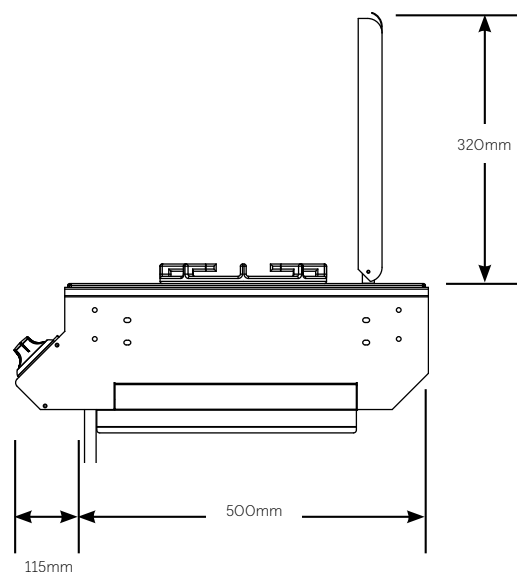

SIGNATURE SL BUILT-IN SERIES CUT OUT DIMENSIONS

For built-in installations: islands, masonry, other non-combustible material structures.

Signature SL Built-In Barbecues	4 burner	5 burner
Width	1190mm	1345mm
Height	270mm	270mm
Depth (includes 20mm rear ventilation clearance)	520mm	520mm
Minimum clearance to combustible materials	450mm	450mm

To suit models BS31560 and BS31550

Please note: Dimensions to be used as a guide only. All customers MUST refer to the user manual supplied with the product for detailed installation instructions.