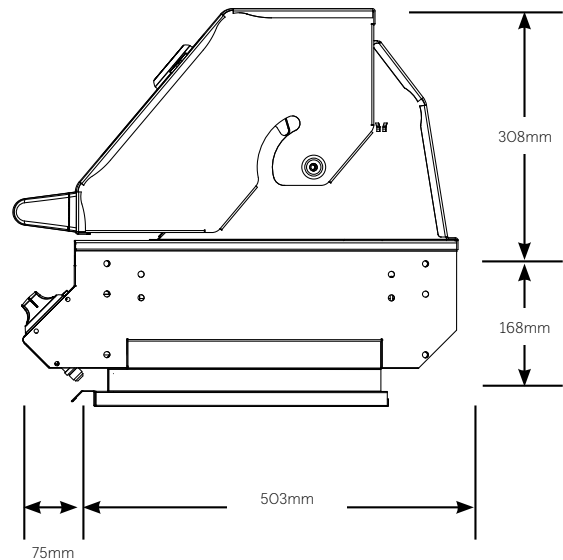

SIGNATURE SL BUILT-IN SERIES CUT OUT DIMENSIONS

For built-in installations: islands, masonry, other non-combustible material structures.

| Signature SL Built-In Barbecues | 4 burner | 5 burner |
|--|----------|----------|
| Width | 1190mm | 1345mm |
| Height | 270mm | 270mm |
| Depth (includes 20mm rear ventilation clearance) | 520mm | 520mm |
| Minimum clearance to combustible materials | 450mm | 450mm |

To suit models BS31560 and BS31550

Please note: Dimensions to be used as a guide only. All customers MUST refer to the user manual supplied with the product for detailed installation instructions.

SIGNATURE BUILT-IN SERIES CUT OUT DIMENSIONS

For built-in installations: islands, masonry, other non-combustible material structures.

| Signature Series Built-In Barbecues | 4 burner | 5 burner |
|--|----------|----------|
| Width | 828mm | 985mm |
| Height | 230mm | 230mm |
| Depth (includes 20mm rear ventilation clearance) | 520mm | 520mm |
| Minimum clearance to combustible materials | 450mm | 450mm |

| Side / Wok Burner | | |
|--|-------|-------|
| Width | 220mm | 220mm |
| Depth | 412mm | 412mm |
| Minimum clearance to combustible materials | 450mm | 450mm |

To suit models BS12850S, BS12840S, BS12350, BS12340, BS12850, BS12840, BS19952 and BS19942