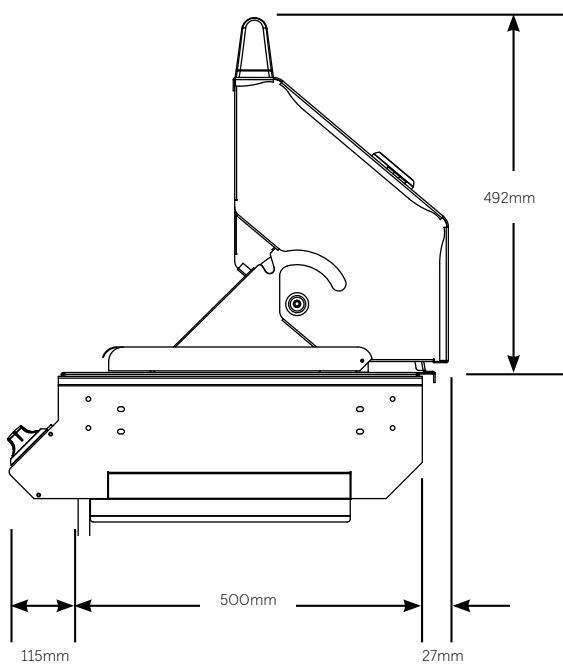

SIGNATURE SL BUILT-IN SERIES CUT OUT DIMENSIONS

For built-in installations: islands, masonry, other non-combustible material structures.

Signature SL Built-In Barbecues	4 burner	5 burner
Width	1190mm	1345mm
Height	270mm	270mm
Depth (includes 20mm rear ventilation clearance)	520mm	520mm
Minimum clearance to combustible materials	450mm	450mm

To suit models BS31560 and BS31550

Please note: Dimensions to be used as a guide only. All customers MUST refer to the user manual supplied with the product for detailed installation instructions.