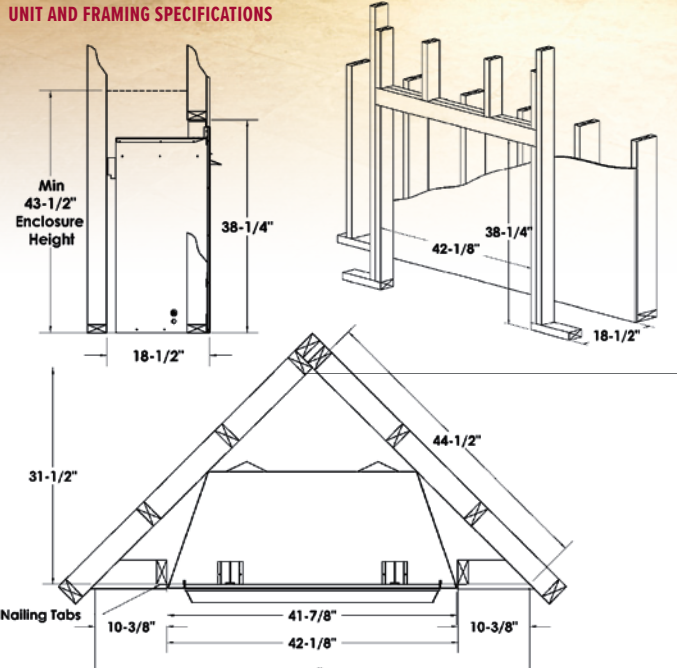

UNIT AND FRAMING SPECIFICATIONS

Model	OFP42N/NE-BLACK OFP42NS/NSE-STAINLESS	OFP42LP/LPE-BLACK OFP42LPS/LPSE-STAINLESS
Fuel	Natural	Propane
Input Max.	55,000 BTU	55,000 BTU
Input Min.	38,000 BTU	44,000 BTU

LIGHT UP YOUR NIGHTS

STANDARD FEATURES

- Millivolt or IPI PF1 valve with variable adjustment of flame and BTU
- A flame sensor that constantly monitors the pilot flame and provides 100% gas shut off if pilot is not sensed
- Stainless steel pull screen
- Lava rock

OPTIONAL FEATURES

- **Surround:** Stainless steel
- **Refractory Liner:** Traditional and Herringbone
- **Log Set, Decorative Stones or Rock Set**
- **Decorative Glass:** Decorative Ember Glass (Glacier Ice, Cobalt Blue, Black, Bronze, White)
- **Spark Assist:** Battery operated pilot burner ignitor (millivolt only)
- **Weather Cover:** Stainless steel or black

SCREENED PORCH INSTALLATION GUIDELINES

- Porch Area - 96 sq. ft.
- Ceiling Height - 92"
- A minimum of two walls can be screened but must be open to outside ventilation:
  Top of screen height – 78"
  Screen Area – 64 sq. ft

Refer to installation manual for additional details of framing specifications and clearances.

TRIM

LINERS

MEDIA OPTIONS

Marquis Fireplaces maintains a program of continuous testing, refinement and improvements of all its products. Some aspect of units shown here may be changed at any time without notice or obligation.
Certified for USA and Canada: Outdoor Decorative Gas Appliances.
Note: Components may have to be ordered separately to create a complete unit. Discuss with your local Marquis Dealer for clarification.

Unit Illustrated: MOFP42NS Outdoor Fireplace in Stainless Steel – Natural Gas, LOGF37 Split Oak Log Set, OFP42RLT Traditional Brick Liner.

FOR CALIFORNIA RESIDENTS ONLY:
WARNING! This product can expose you to chemicals including Carbon Monoxide, that is an externally vented by-product of fuel consumption, which is [are] known to the State of California to cause birth defects or other reproductive harm. For more information, visit www.P65Warnings.ca.gov.

Crafted entirely in Canada, each Marquis fireplace is built to the highest standards and made to last.

LIMITED LIFETIME WARRANTY

2340 Logan Avenue
Winnipeg, Manitoba, CAN
R2R 2V3
Phone: 204.632.1962
Fax: 204.632.1960
marquisfireplaces.net

Printed in Canada
B064 – 02/2023