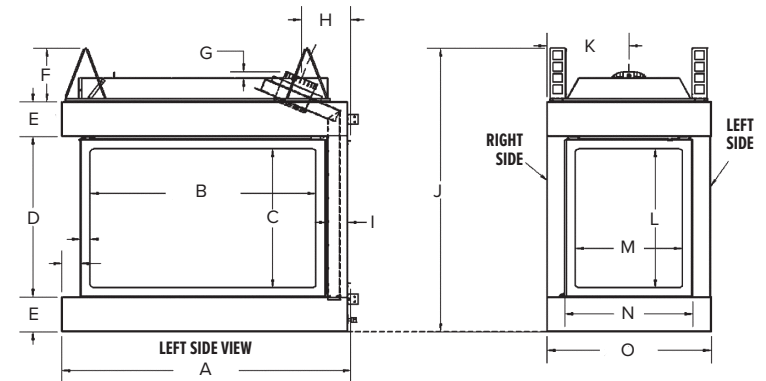

Remote Controls: Thermostat on/off, Thermostat on/off modulating, Thermostat on/off modulating and light control

MODEL	Height		Front Width		Depth	
	Actual	Framing	Actual	Framing	Actual	Framing
MCVP42	42 1/4"	42 3/8"	43 1/16"	42 1/2"	24 1/2"	23 5/16"