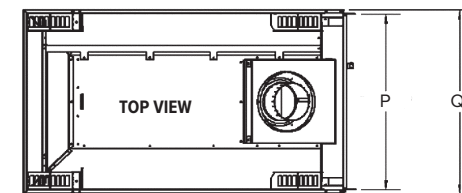

Remote Controls: Thermostat on/off, Thermostat on/off modulating, Thermostat on/off modulating and light control

MODEL	Height		Front Width		Depth	
	Actual	Framing	Actual	Framing	Actual	Framing
MCVP42	42 1/4"	42 3/8"	43 1/16"	42 1/2"	24 1/2"	23 5/16"