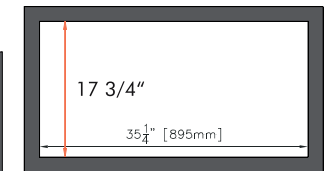

Model	Depth	Opening Height	Sizes Available	Side View
XS	4"	12"	30-40-50-60	
Slim	6-3/4"	12"	40-50-60-72-88	
Deep	12"	12"	40-50-60-72-88	
XT Deep	12"	17-3/4"	40-50-60-72-88	
Tru View	14-1/4"	15-5/8"	40-50-60-72	

Compare

BI-40-DEEP
11 7/8" tall viewing area

BI-40-DEEP-XT
17 3/4" tall viewing area