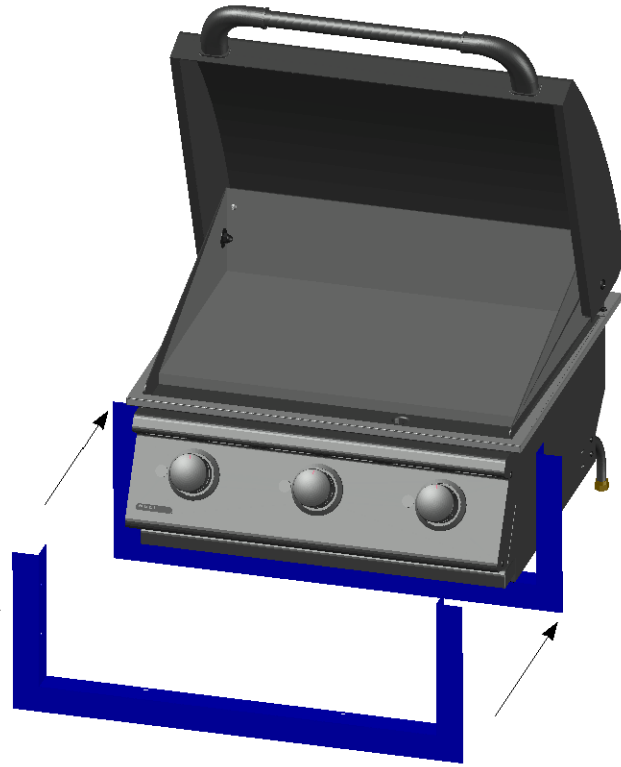

WWW.BULLBBQ.COM

SPEC SHEET

ITEM # 97001

STAINLESS STEEL
FINISHING FRAME
FOR 24 INCH GRIDDLE

APPLICATION VIEW

NOTES:

1. ALL DIMENSIONS ARE IN INCHES
2. INSTALLATION CUTOUT DIMENSIONS ARE 23 LONG X 7 1/4 TALL X 2 DEEP