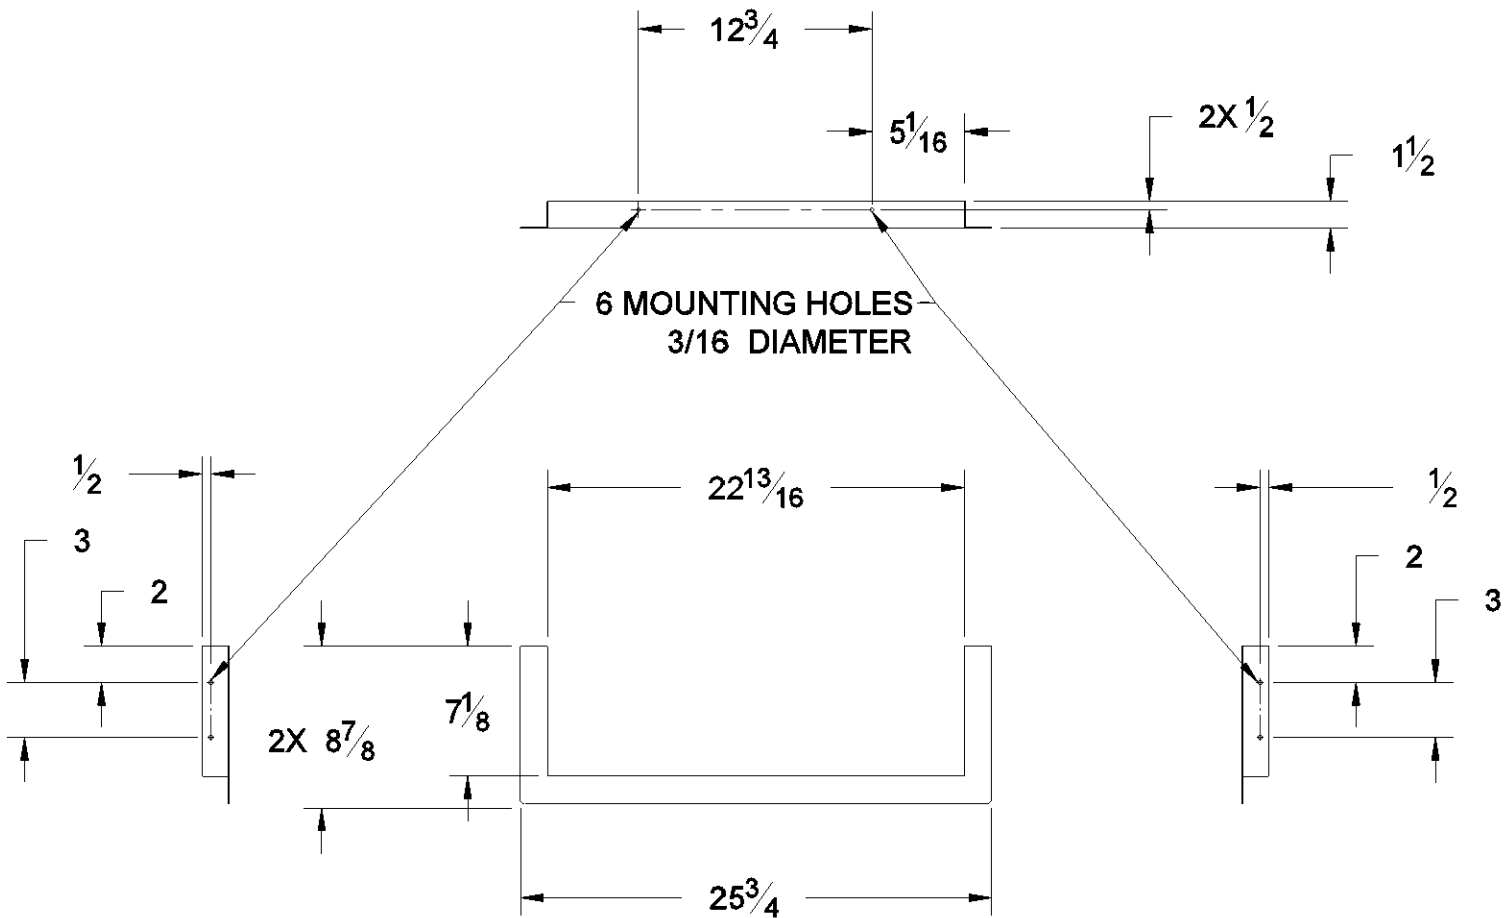

WWW.BULLBBQ.COM

SPEC SHEET

ITEM # 97001

STAINLESS STEEL
FINISHING FRAME
FOR 24 INCH GRIDDLE

APPLICATION VIEW

NOTES:

1. ALL DIMENSIONS ARE IN INCHES
2. INSTALLATION CUTOUT DIMENSIONS ARE 23 LONG X 7 1/4 TALL X 2 DEEP