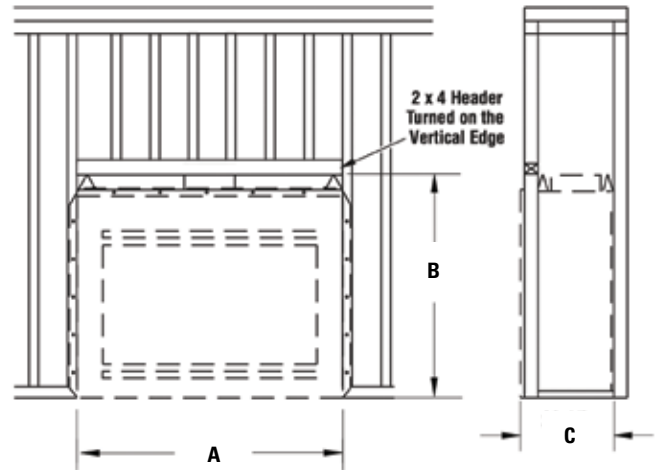

FRAMING SPECIFICATIONS

FLAT WALL INSTALLATION