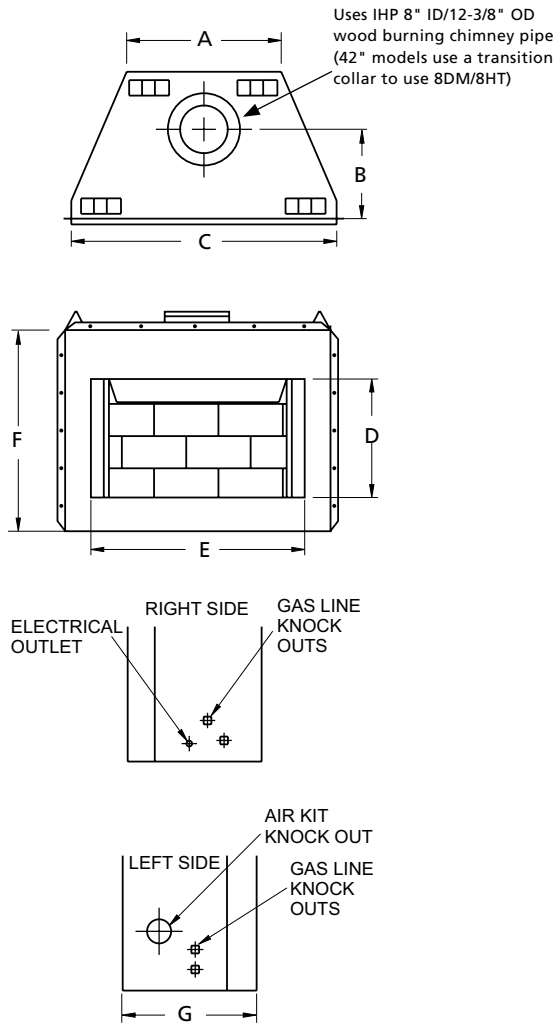

INTERIOR LINERS (REQUIRED)

White Stacked

White Herringbone

OPTIONAL ACCESSORIES

Bi-fold glass doors

Black

APPLIANCE SPECIFICATIONS

	WRE3036	WRE3042
A	29"	36"
B	11-3/4"	11-3/4"
C	41"	48"
D	21"	24"
E	35"	42"
F	37"	41"
G	21"	22-1/2"

FRAMING SPECIFICATIONS

FLAT WALL INSTALLATION

CORNER INSTALLATION

FRAMING SPECIFICATIONS

	WRE3036	WRE3042
A	41-3/4"	49-3/4"
B	41-3/4"	47-1/4"
C	21-7/8"	23-1/2"
D	24-1/2"	28"
E	52-1/4"	59-3/8"
F	17-3/8"	19-1/2"
G	73-7/8"	83-7/8"