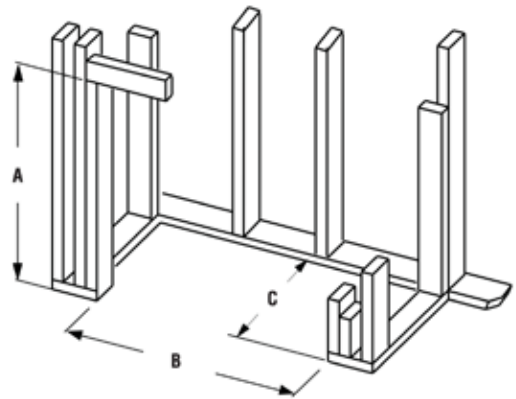

FRAMING SPECIFICATIONS

Models	A	B	C
VCM3026	26-7/8" 683 mm	26-7/8" 683 mm	10-1/2" 267 mm