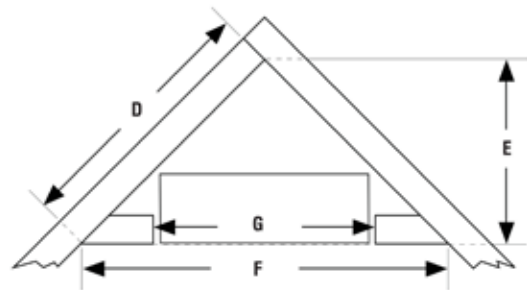

Models	D	E	F	G
VCM3026	36-5/8" 931 mm	25-7/8" 658 mm	51-3/4" 1315 mm	26-7/8" 683 mm

FIREPLACE EFFICIENCIES

MODEL	FUEL	BTU/HR	AFUE*
VCM3026 (Millivolt)	NG	14,000-26,000	99.9%
VCM3026 (Millivolt)	LP	14,000-26,000	99.9%
VCM3026 (Thermostat)	NG	14,000-26,000	99.9%
VCM3026 (Thermostat)	LP	14,000-26,000	99.9%

*Annual Fuel Utilization Efficiency (AFUE) is the recognized U.S. rating system for the total efficiency of heating products.

© 2022 Innovative Hearth Products

785837M 03/22

Visit us online
SuperiorFireplaces.us.com