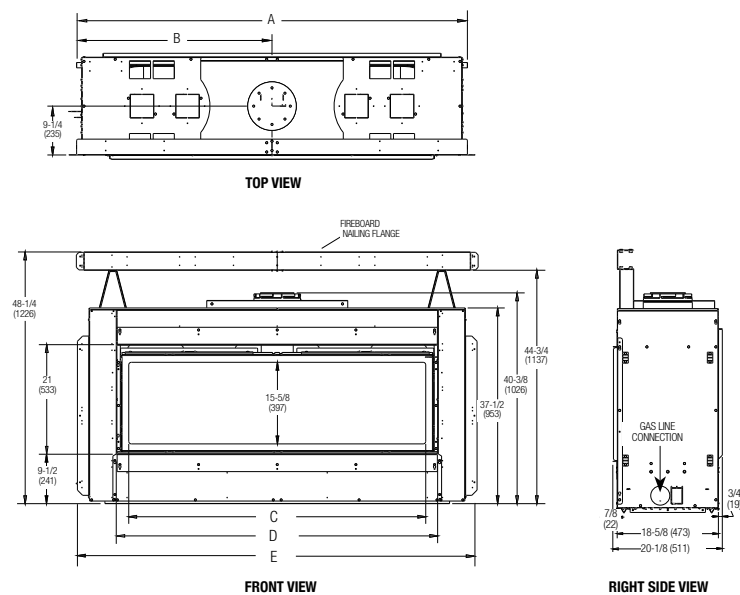

48" MODEL

60", 72", & 84" MODELS

DRL 4000 SERIES DIMENSIONS

| Models | A | B | C | D | E |
|--------|---------|---------|---------|---------|----------|
| 48" | 54-1/4" | 27-1/8" | 46" | 50-3/8" | 57-7/16" |
| 60" | 74" | 37" | 56-5/8" | 61-1/2" | 76-5/8" |
| 72" | 86" | 43" | 68-5/8" | 73-1/2" | 88-5/8" |
| 84" | 98" | 49" | 80-5/8" | 85-1/2" | 100-5/8" |