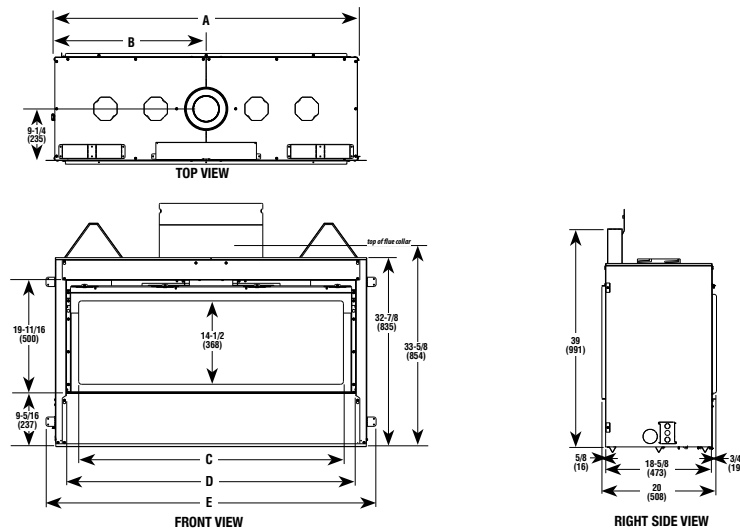

48" MODEL

60", 72", & 84" MODELS

DRL 4000 SERIES DIMENSIONS

| Models | A | B | C | D | E |
|--------|---------|---------|---------|---------|----------|
| 48" | 54-1/4" | 27-1/8" | 46" | 50-3/8" | 57-7/16" |
| 60" | 74" | 37" | 56-5/8" | 61-1/2" | 76-5/8" |
| 72" | 86" | 43" | 68-5/8" | 73-1/2" | 88-5/8" |
| 84" | 98" | 49" | 80-5/8" | 85-1/2" | 100-5/8" |