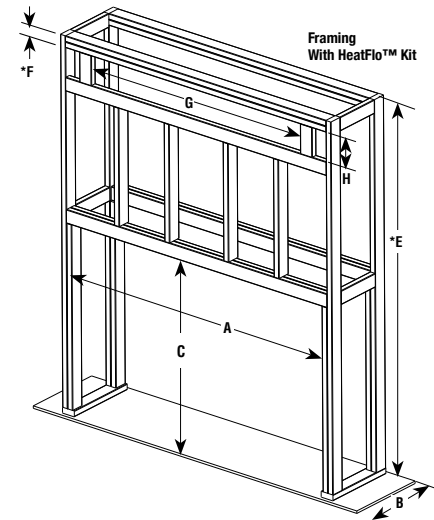

48" MODEL

60", 72", & 84" MODELS

DRL 4000 SERIES DIMENSIONS

| Models | A | B | C | D | E |
|--------|---------|---------|---------|---------|----------|
| 48" | 54-1/4" | 27-1/8" | 46" | 50-3/8" | 57-7/16" |
| 60" | 74" | 37" | 56-5/8" | 61-1/2" | 76-5/8" |
| 72" | 86" | 43" | 68-5/8" | 73-1/2" | 88-5/8" |
| 84" | 98" | 49" | 80-5/8" | 85-1/2" | 100-5/8" |

• REFER TO INSTALLATION MANUAL FOR ALL REQUIRED CLEARANCES TO COMBUSTIBLES.

DRL 4000 SERIES FRAMING DIMENSIONS

| Models | A | B | C | E | F | G | H |
|-----------------------------------|---------|---------|---------|-----|--------|---------|--------|
| 48" One Sided Framing HeatFlo Kit | 55-5/8" | 19-1/2" | 39-1/8" | 84" | 1-1/2" | 53-1/2" | 5-1/8" |
| 60" One Sided Framing HeatFlo Kit | 74-1/4" | 19-1/2" | 48-1/2" | 84" | 3" | 62" | 7-1/2" |
| 72" One Sided Framing HeatFlo Kit | 86-1/4" | 19-1/2" | 48-1/2" | 84" | 3" | 78" | 7-1/2" |
| 84" One Sided Framing HeatFlo Kit | 98-1/4" | 19-1/2" | 48-1/2" | 84" | 3" | 90" | 7-1/2" |

E. Minimum height from appliance base to ceiling

F. Minimum Opening Distance from Ceiling to Allow for Min Distance from HeatFlo Register to Ceiling of 6"

• REFER TO MANUAL FOR COMPLETE SEE-THROUGH APPLICATION FRAMING DIMENSIONS AND MORE.