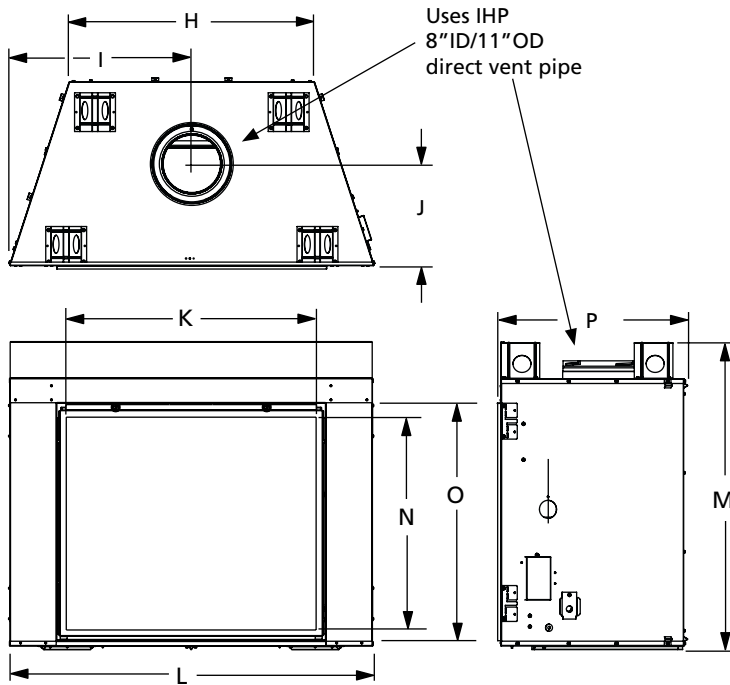

Mission Style

REMOTE

ProFlame II Remote

APPLIANCE SPECIFICATIONS

	DRT6340	DRT6345
H	34"	40-1/8"
I	25-5/16"	28-3/8"
J	14-1/8"	14-1/8"
K	34-3/4"	40-59/64"
L	50-5/8"	56-11/16"
M	45"	50"
N	29-9/32"	34-1/2"
O	33-3/32"	38-3/32"
P	26-15/32"	26-15/32"