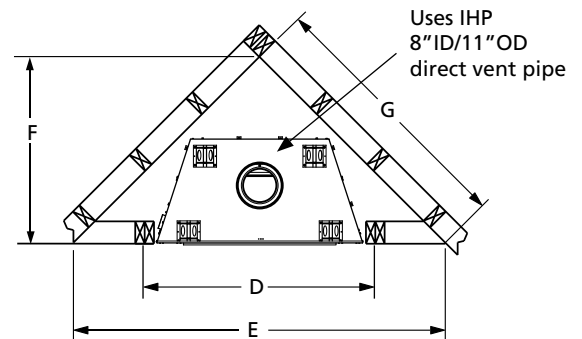

On the Cover: DRT6340 shown with Buff Rustic ceramic fiber liners and Split Oak log set.

FRAMING SPECIFICATIONS

	DRT6340	DRT6345
A	50-3/4"	56-7/8"
B	45"	50"
C	26"	26"

CORNER FRAMING SPECIFICATIONS

	DRT6340	DRT6345
D	50-5/8"	56-3/4"
E	83-5/8"	89-7/8"
F	41-7/8"	44-7/8"
G	59-1/8"	63-1/2"