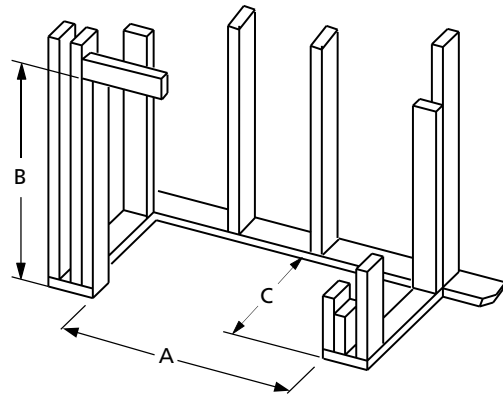

FRAMING SPECIFICATIONS

	DRT6340	DRT6345
A	50-3/4"	56-7/8"
B	45"	50"
C	26"	26"