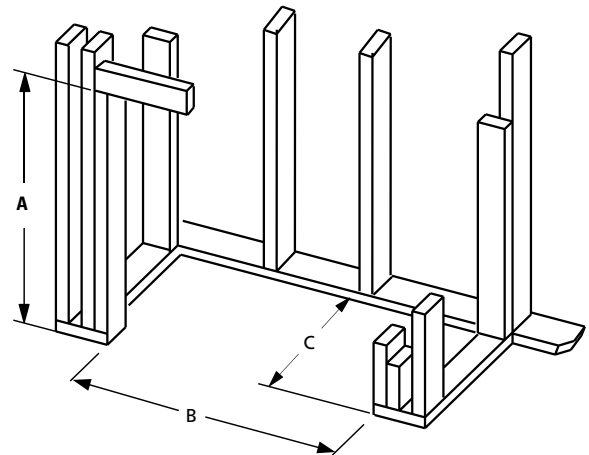

FRAMING SPECIFICATIONS

	WRT6036	WRT6042	WRT6050
A	67-1/8"	67-1/8"	67-1/8"
B	45-1/4"	51-1/4"	59-1/4"
C	28-1/4"	30-1/8"	30-1/8"