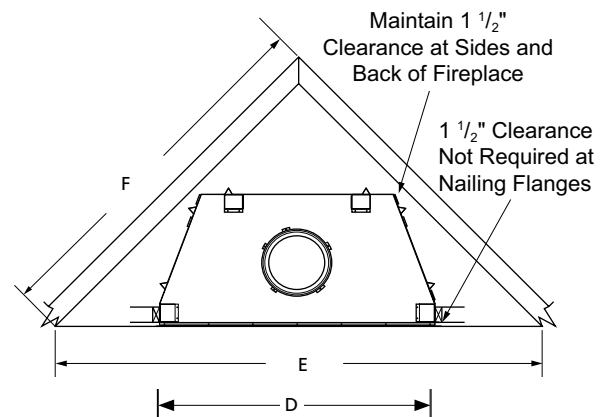

CORNER FRAMING SPECIFICATIONS

	WRT6036	WRT6042	WRT6050
D	45-1/4"	51-1/4"	59-1/4"
E	86-1/2"	92"	100"
F	61"	65"	71"

ON THE COVER: WRT6042 Fireplace with ivory stacked Mosaic Masonry™ brick

© 2022 Innovative Hearth Products

785851M 10/22

Visit us online
SuperiorFireplaces.us.com