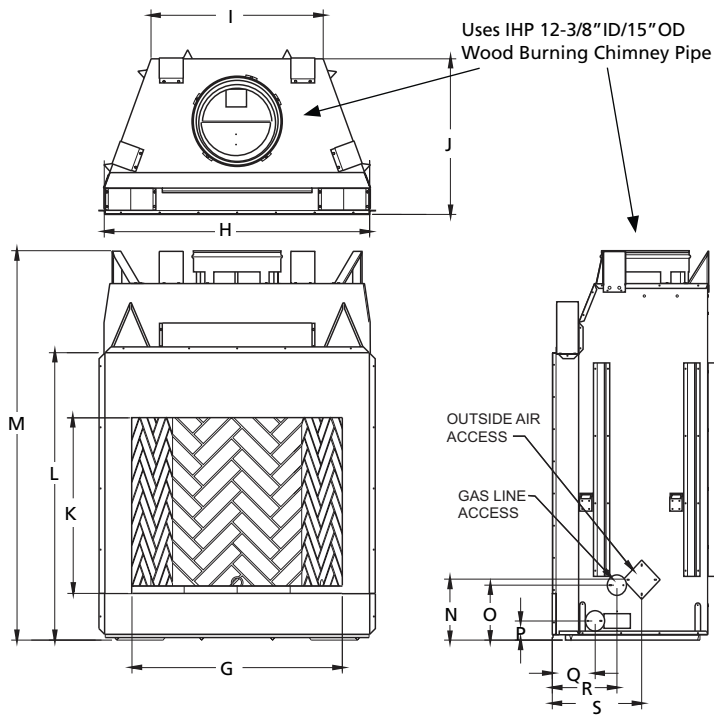

APPLIANCE SPECIFICATIONS

	WRT6036	WRT6042	WRT6050
G	36"	42"	50"
H	45-1/8"	51-1/8"	59"
I	29"	30-1/2"	38-1/2"
J	26-5/8"	29"	28-1/2"
K	30"	30"	30"
L	49"	49"	49"
M	67"	67"	67"
N	10-1/2"	10-1/2"	10-1/2"
O	9-1/2"	9-1/2"	9-1/2"
P	3-1/2"	3-1/2"	3-1/2"
Q	7-1/4"	8-1/2"	8-1/2"
R	11"	13"	13"
S	15-1/4"	17"	17"