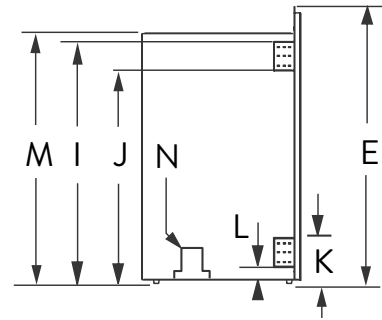

Black

**Glass Enclosure Panels**

Fixed Bronze-Tinted Glass Doors

**STANDARD FEATURES (INCLUDED)**

**Remote (Included)**

**Remote Features**

• Main Power	On/Off
• Flame Intensity (Yellow)	3 levels + Off
• Flame Intensity (Blue)	3 levels + Off
• Ember Bed Lighting	3 Levels + Off
• Ceiling Mood Lighting	3 levels + Off
• Heater & Blower	High, Low, T-stat + Off
• One Button Preset	Preset Flame Effect

## APPLIANCE SPECIFICATIONS

### ERT3000 DIMENSIONS

	ERT3033	ERT3036
A	21-1/8"	24"
B	13-3/4"	13-3/4"
C	14-7/8"	14-7/8"
D	34-1/2"	37-5/8"
E	32"	32"
F	5-1/8"	5-1/8"
G	33"	36"
H	21-1/8"	21-1/8"
I	27-1/2"	27-1/2"
J	24-1/2"	24-1/2"
K	5-1/4"	5-1/4"
L	2-1/4"	2-1/4"
M	29-3/4"	29-3/4"
N	Electrical Access	Electrical Access