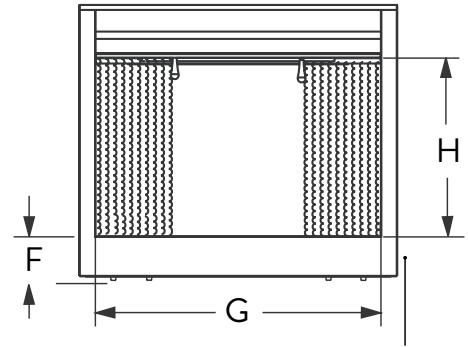

### ERT3000 DIMENSIONS

	ERT3033	ERT3036
A	21-1/8"	24"
B	13-3/4"	13-3/4"
C	14-7/8"	14-7/8"
D	34-1/2"	37-5/8"
E	32"	32"
F	5-1/8"	5-1/8"
G	33"	36"
H	21-1/8"	21-1/8"
I	27-1/2"	27-1/2"
J	24-1/2"	24-1/2"
K	5-1/4"	5-1/4"
L	2-1/4"	2-1/4"
M	29-3/4"	29-3/4"
N	Electrical Access	Electrical Access