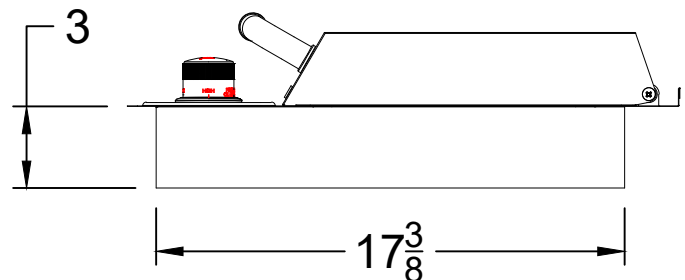

WWW.BULLBBQ.COM

SPEC SHEET OUTLINE
ITEM# 60008 LP & 60009 NG
DESCRIPTION -
DROP-IN
SINGLE SIDEBURNER

PERSPECTIVE VIEW
WITH INSTALLATION
CUT OUT DIMENSIONS

TOP VIEW

FRONT VIEW

RIGHT SIDE VIEW

NOTES:

- 1) ALL DIMENSIONS ARE IN INCH UNITS
- 2) REFER TO PERSPECTIVE VIEW FOR INSTALLATION CUTOUT DIMENSIONS.