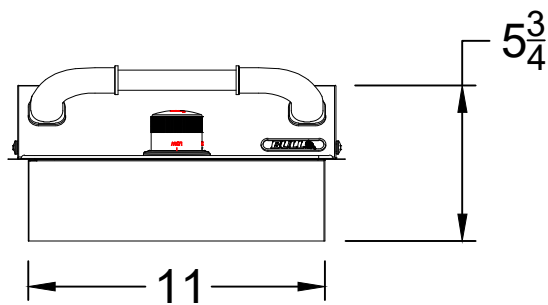

WWW.BULLBBQ.COM

SPEC SHEET OUTLINE
ITEM# 60008 LP & 60009 NG
DESCRIPTION -
DROP-IN
SINGLE SIDEBURNER

PERSPECTIVE VIEW
WITH INSTALLATION
CUT OUT DIMENSIONS

TOP VIEW

FRONT VIEW

RIGHT SIDE VIEW

NOTES:

- 1) ALL DIMENSIONS ARE IN INCH UNITS
- 2) REFER TO PERSPECTIVE VIEW FOR INSTALLATION CUTOUT DIMENSIONS.