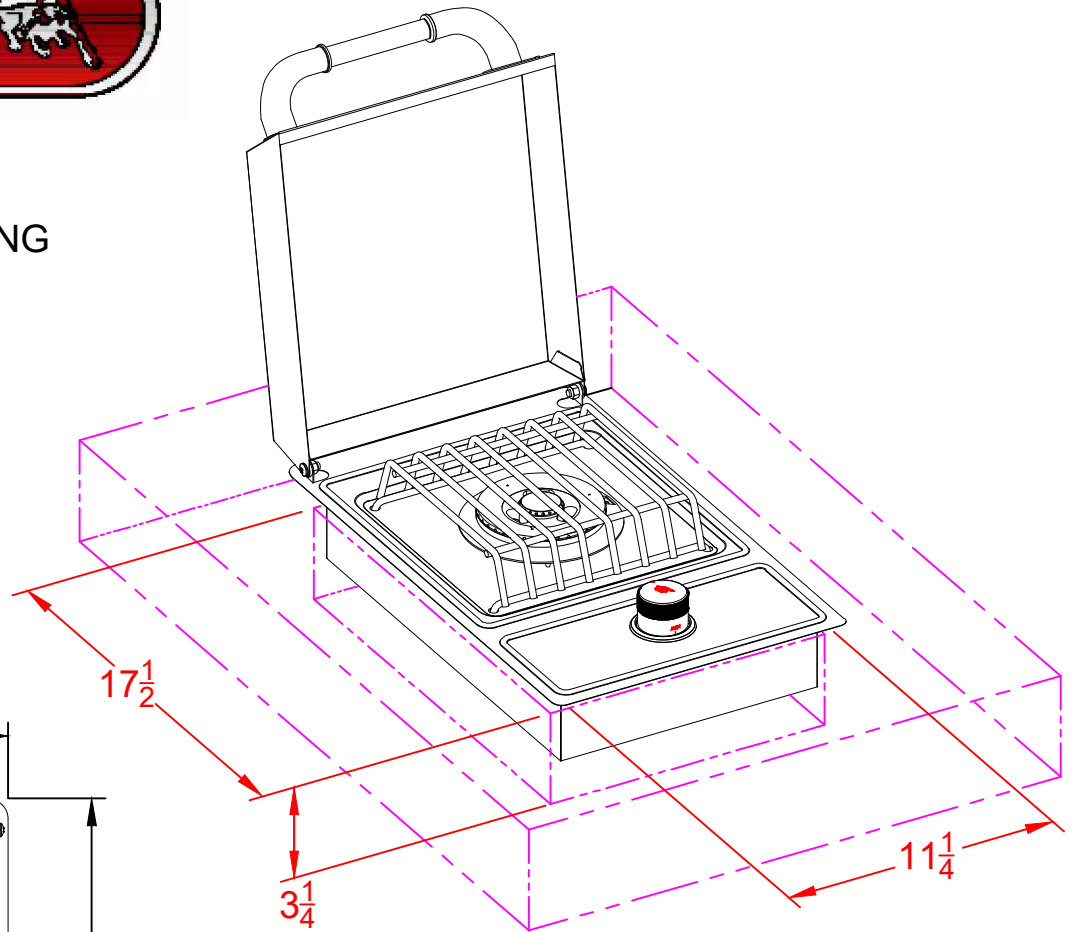

WWW.BULLBBQ.COM

SPEC SHEET OUTLINE
ITEM# 60008 LP & 60009 NG
DESCRIPTION -
DROP-IN
SINGLE SIDEBURNER

PERSPECTIVE VIEW
WITH INSTALLATION
CUT OUT DIMENSIONS

TOP VIEW

FRONT VIEW

RIGHT SIDE VIEW

NOTES:

- 1) ALL DIMENSIONS ARE IN INCH UNITS
- 2) REFER TO PERSPECTIVE VIEW FOR INSTALLATION CUTOUT DIMENSIONS.