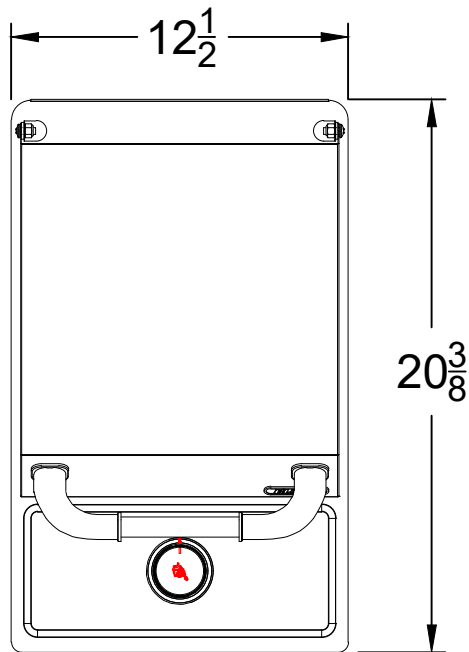

WWW.BULLBBQ.COM

SPEC SHEET OUTLINE
ITEM# 60008 LP & 60009 NG
DESCRIPTION -
DROP-IN
SINGLE SIDEBURNER

PERSPECTIVE VIEW
WITH INSTALLATION
CUT OUT DIMENSIONS

TOP VIEW

FRONT VIEW

RIGHT SIDE VIEW

NOTES:

- 1) ALL DIMENSIONS ARE IN INCH UNITS
- 2) REFER TO PERSPECTIVE VIEW FOR INSTALLATION CUTOUT DIMENSIONS.