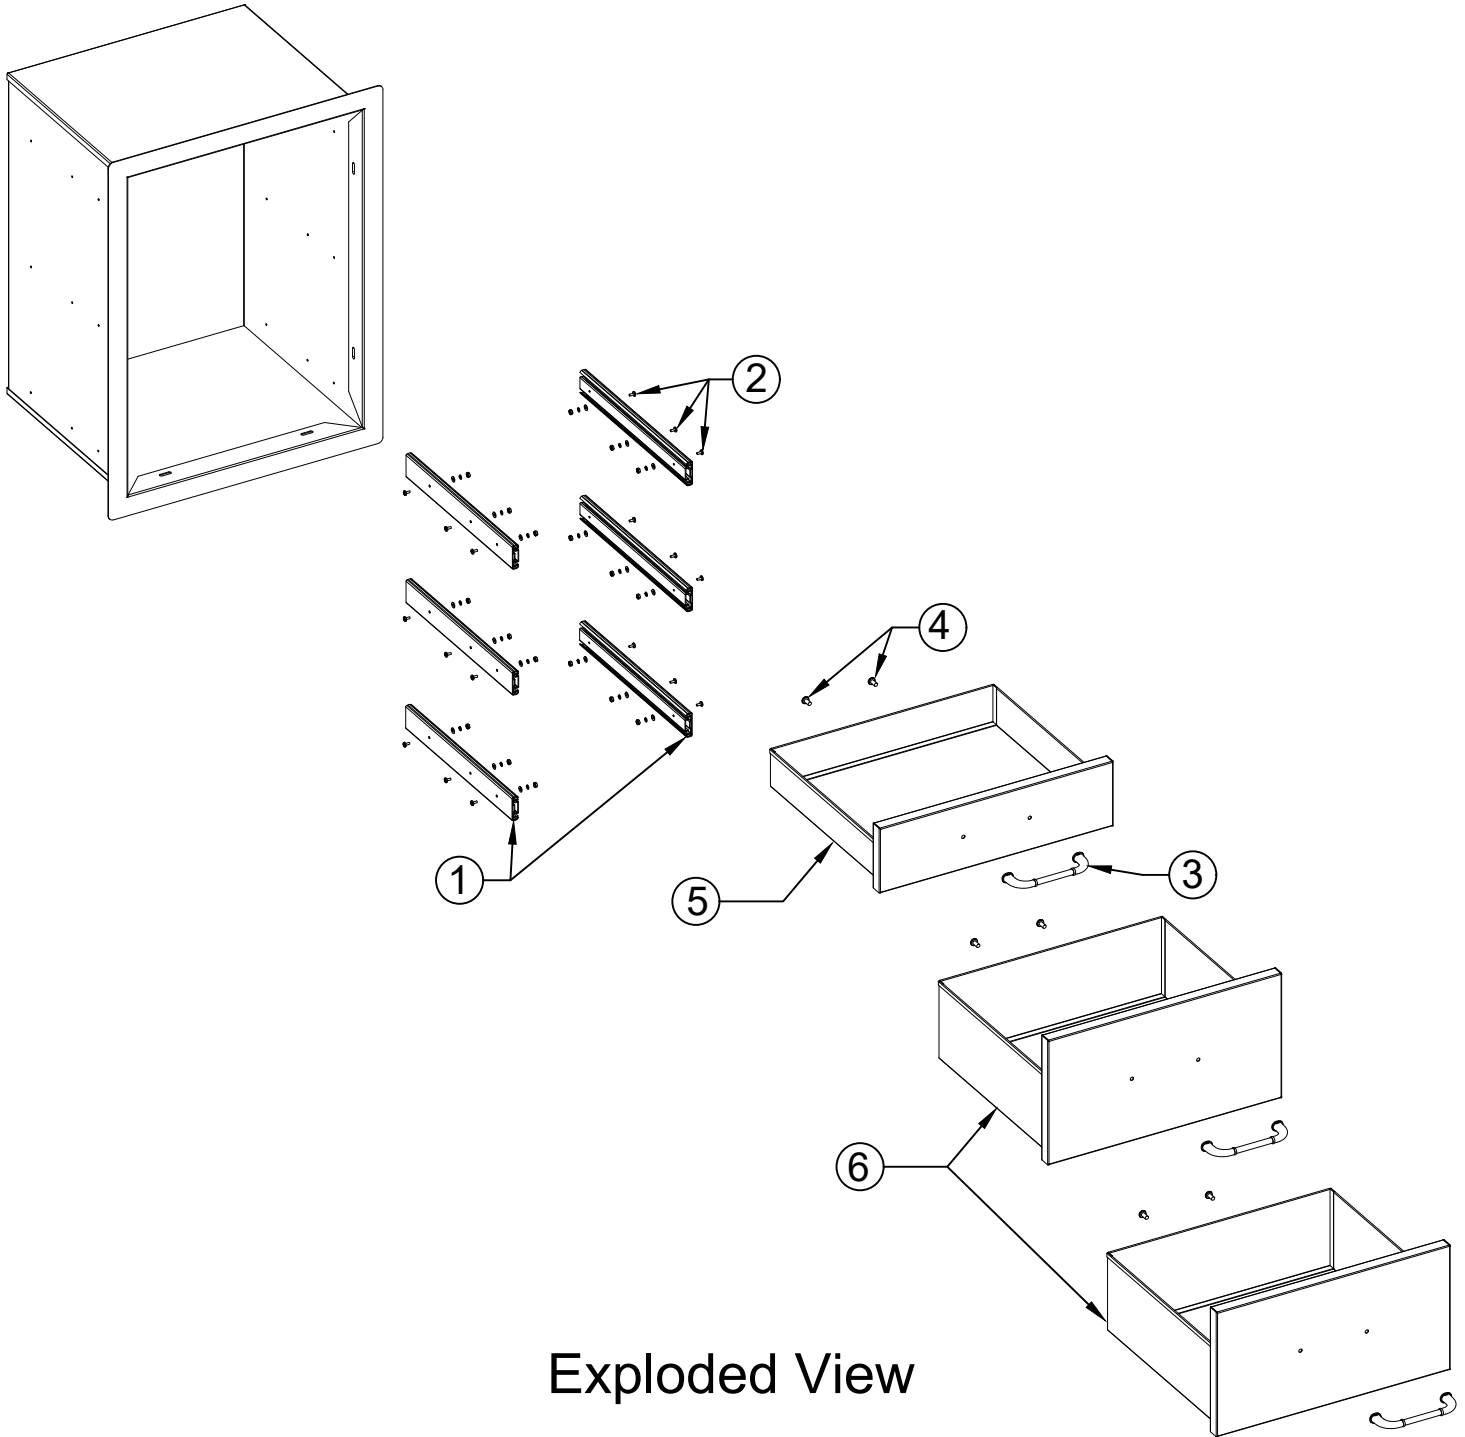

WWW.BULLBBQ.COM

EXPLODED VIEW W/ PARTS LIST

ITEM# 58110

TRIPLE DRAWER

PARTS LIST

ITEM #	PART #	DESCRIPTION	QTY
1	58115	14" SOFT CLOSING GUIDE TRACK(L&R)	3 SETS
2	58116	GUIDE TRACK INSTALL SCREW SET	3 SETS
3	16572	HANDLE	3
4	16611	DRAWER HANDLE SCREW SET	3 SETS
5	58113	TOP DRAWER REPLACEMENT	1
6	58114	BOTTOM DRAWER REPLACEMENT	2

Exploded View