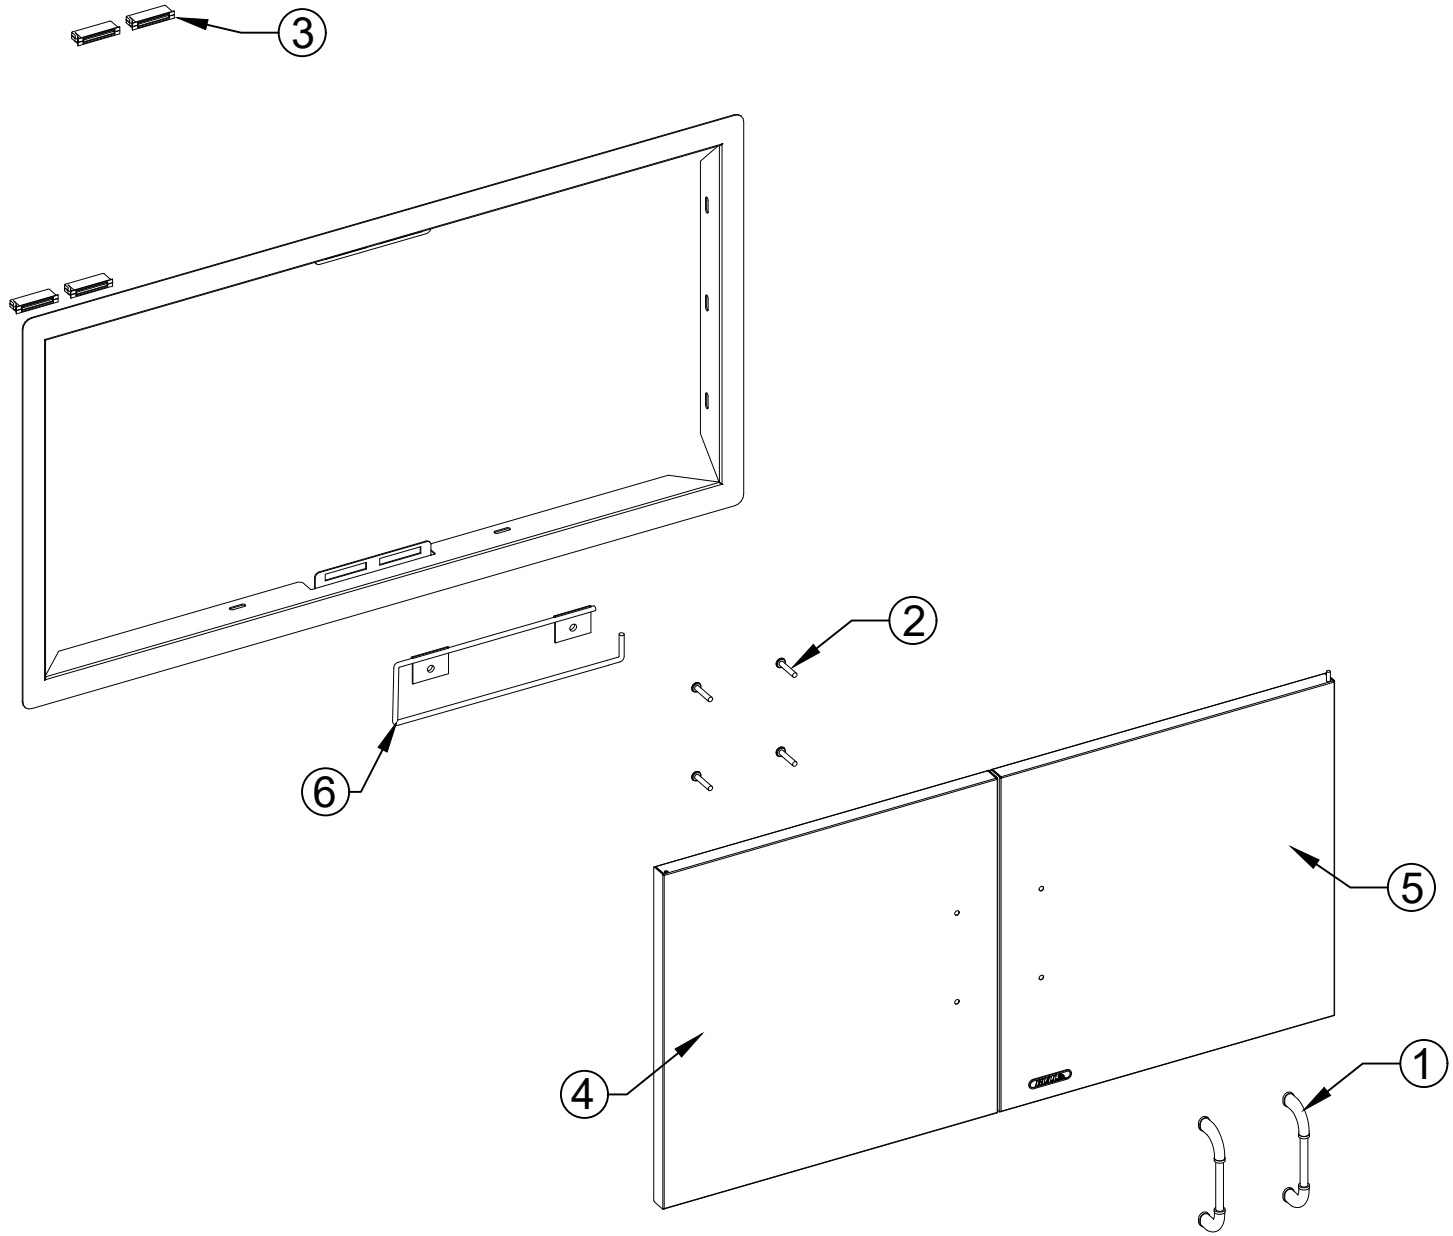

WWW.BULLBBQ.COM

EXPLODED VIEW W/ PARTS LIST
ITEM # 34000
38 INCH DOUBLE DOORS

REPLACEMENT PARTS LIST			
DWG ITEM #	PART #	DESCRIPTION	QTY
1	16572	HANDLE	2
2	16515	HANDLE SET SCREW	2 SETS
3	16548	DOOR MAGNET	4
4	34002	LEFT DOOR	1
5	34003	RIGHT DOOR	1
6	73000	TOWEL RACK	1

Exploded View