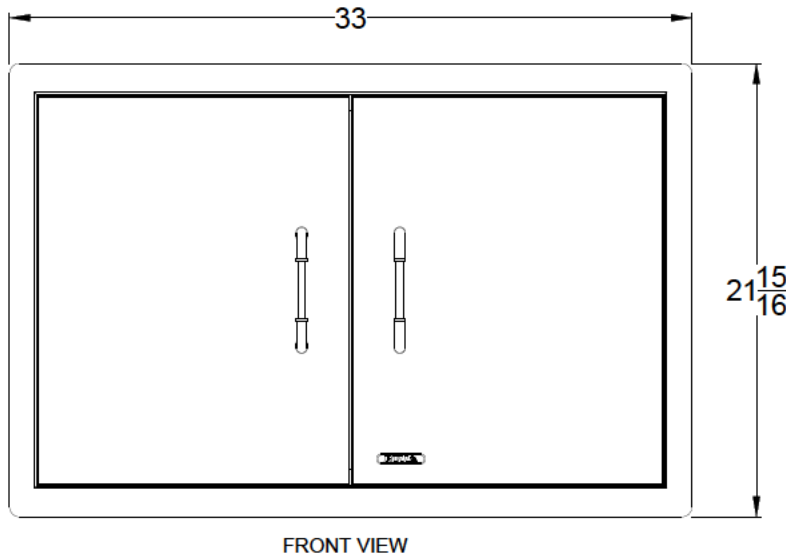

WWW.BULLBBQ.COM

SPEC SHEET
ITEM # 33568
30" DOUBLE DOORS

PERSPECTIVE VIEW
WITH INSTALLATION
CUT OUT DIMENSIONS

NOTES:

- 1) ALL DIMENSIONS ARE IN INCH UNITS
- 2) REFER TO PERSPECTIVE VIEW FOR INSTALLATION CUTOUT DIMENSIONS.