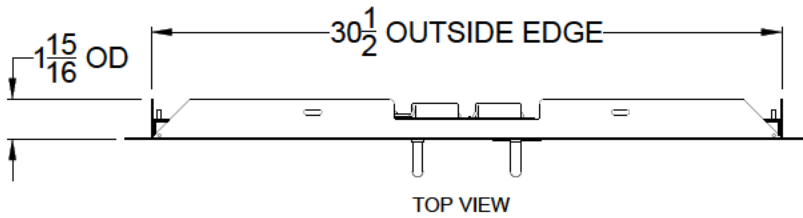

WWW.BULLBBQ.COM

SPEC SHEET
ITEM # 33568
30" DOUBLE DOORS

PERSPECTIVE VIEW
WITH INSTALLATION
CUT OUT DIMENSIONS

NOTES:

- 1) ALL DIMENSIONS ARE IN INCH UNITS
- 2) REFER TO PERSPECTIVE VIEW FOR INSTALLATION CUTOUT DIMENSIONS.