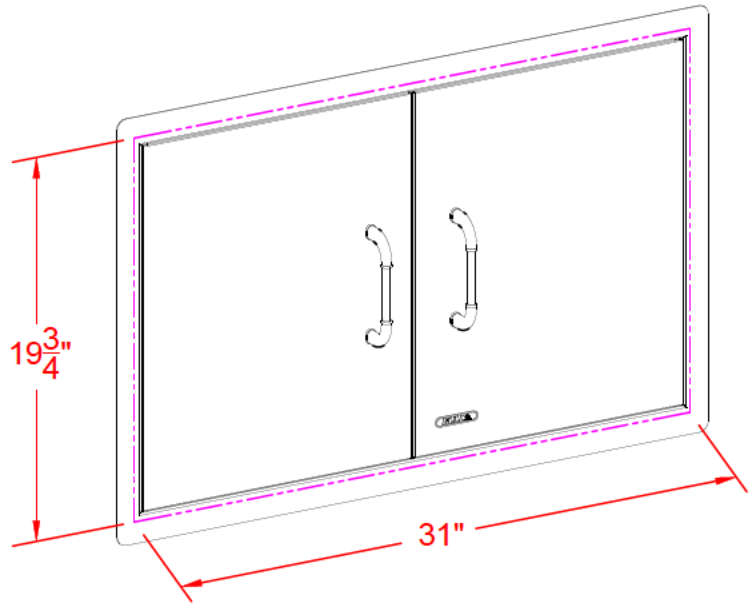

WWW.BULLBBQ.COM

SPEC SHEET
ITEM # 33568
30" DOUBLE DOORS

PERSPECTIVE VIEW
WITH INSTALLATION
CUT OUT DIMENSIONS

NOTES:

- 1) ALL DIMENSIONS ARE IN INCH UNITS
- 2) REFER TO PERSPECTIVE VIEW FOR INSTALLATION CUTOUT DIMENSIONS.