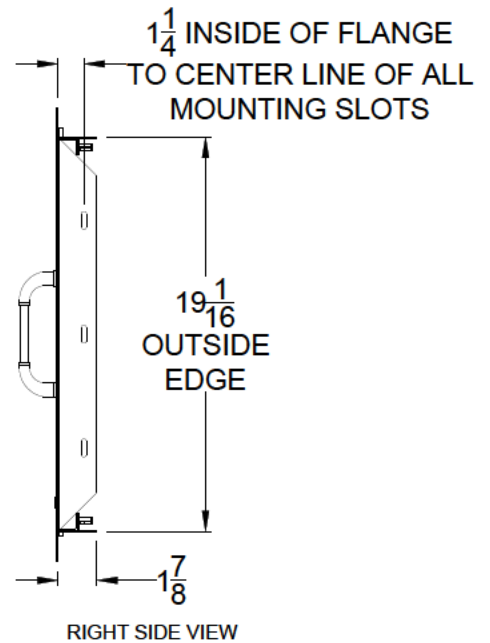

WWW.BULLBBQ.COM

SPEC SHEET
ITEM # 33568
30" DOUBLE DOORS

PERSPECTIVE VIEW
WITH INSTALLATION
CUT OUT DIMENSIONS

NOTES:

- 1) ALL DIMENSIONS ARE IN INCH UNITS
- 2) REFER TO PERSPECTIVE VIEW FOR INSTALLATION CUTOUT DIMENSIONS.