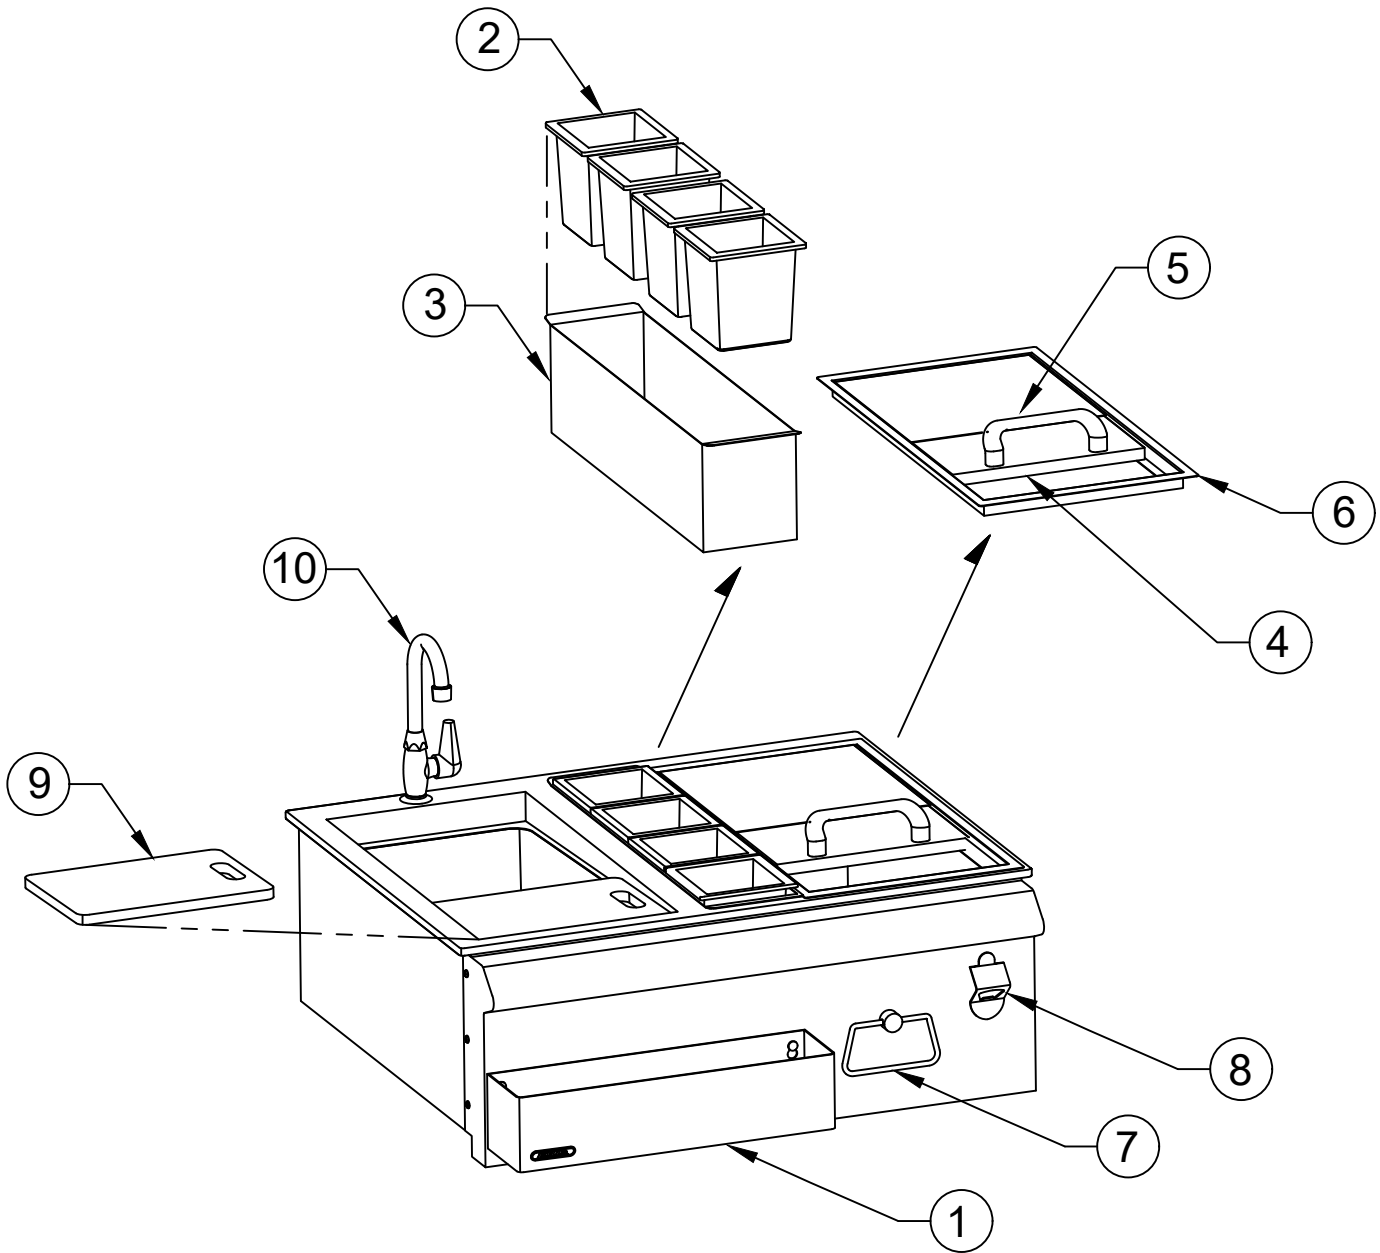

WWW.BULLBBQ.COM

**EXPLODED VIEW W/ PARTS LIST**  
**ITEM #97623**  
**30 INCH BAR CENTER**

REPLACEMENT PARTS LIST			
DWG ITEM #	PART #	DESCRIPTION	QTY
1	85600	BAR CENTER BOTTLE HOLDER	1
2	85601	PLASTIC CONDIMENT BOX	4
3	85602	REMOVABLE CONDIMENT TRAY	1
4	85603	SLIDING PORTION OF LID	1
5	85604	STATIONARY PORTION OF LID	1
6	85605	BAR CENTER LID FRAME	1
7	85606	BAR CENTER TOWEL HOLDER	1
8	85607	BAR CENTER BOTTLE OPENER	1
9	85608	BAR CENTER CUTTING BOARD	1
10	85609	BAR CENTER FAUCET	1

**EXPLODED VIEW**