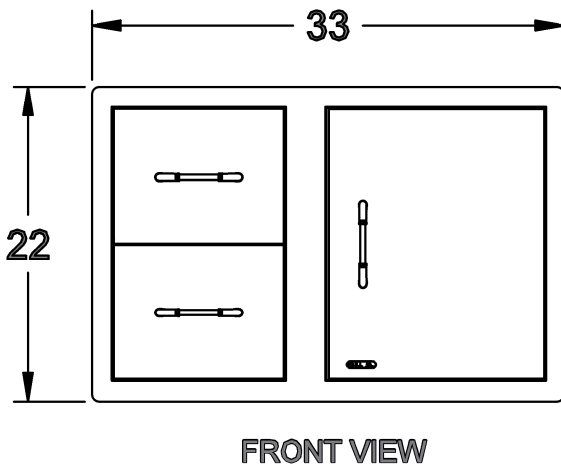

WWW.BULLBBQ.COM

SPEC SHEET

ITEM# 25876

30 INCH

DOOR/DRAWER COMBO

PARTS LIST			
ITEM #	PART #	DESCRIPTION	QTY
1	16572	HANDLE	3
2	16574	DRAWERS	2
3	09971	SELF CLOSING DRAWER RAIL (LEFT SIDE)	2
4	09972	SELF CLOSING DRAWER RAIL (RIGHT SIDE)	2
5	16578	DOOR	1

NOTES:

1. ALL DIMENSIONS ARE IN INCH UNITS
2. INSTALLATION CUTOUT DIMENSIONS: 31 WIDE X 20 TALL X 20 3/4 DEEP