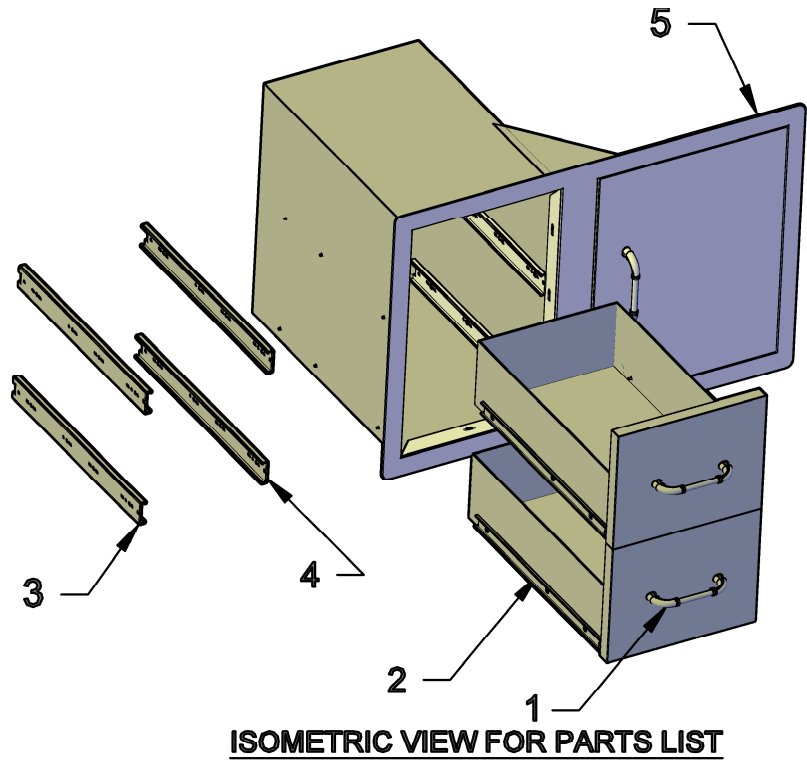

WWW.BULLBBQ.COM

SPEC SHEET

ITEM# 25876

30 INCH

DOOR/DRAWER COMBO

PARTS LIST			
ITEM #	PART #	DESCRIPTION	QTY
1	16572	HANDLE	3
2	16574	DRAWERS	2
3	09971	SELF CLOSING DRAWER RAIL (LEFT SIDE)	2
4	09972	SELF CLOSING DRAWER RAIL (RIGHT SIDE)	2
5	16578	DOOR	1

NOTES:

1. ALL DIMENSIONS ARE IN INCH UNITS
2. INSTALLATION CUTOUT DIMENSIONS: 31 WIDE X 20 TALL X 20 3/4 DEEP