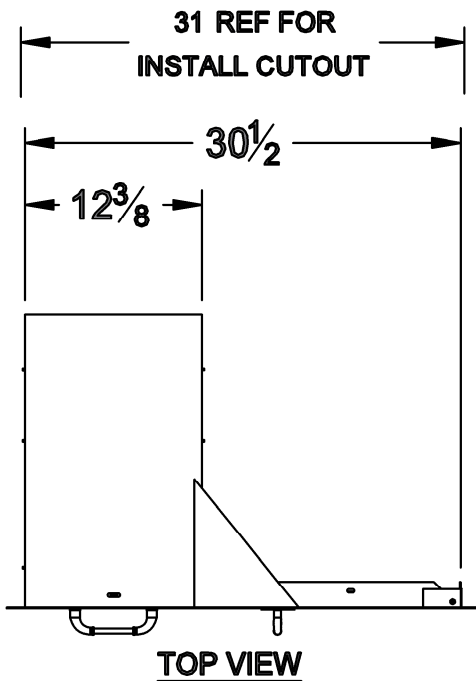

WWW.BULLBBQ.COM

SPEC SHEET

ITEM# 25876

30 INCH

DOOR/DRAWER COMBO

PARTS LIST			
ITEM #	PART #	DESCRIPTION	QTY
1	16572	HANDLE	3
2	16574	DRAWERS	2
3	09971	SELF CLOSING DRAWER RAIL (LEFT SIDE)	2
4	09972	SELF CLOSING DRAWER RAIL (RIGHT SIDE)	2
5	16578	DOOR	1

NOTES:

1. ALL DIMENSIONS ARE IN INCH UNITS
2. INSTALLATION CUTOUT DIMENSIONS: 31 WIDE X 20 TALL X 20 3/4 DEEP