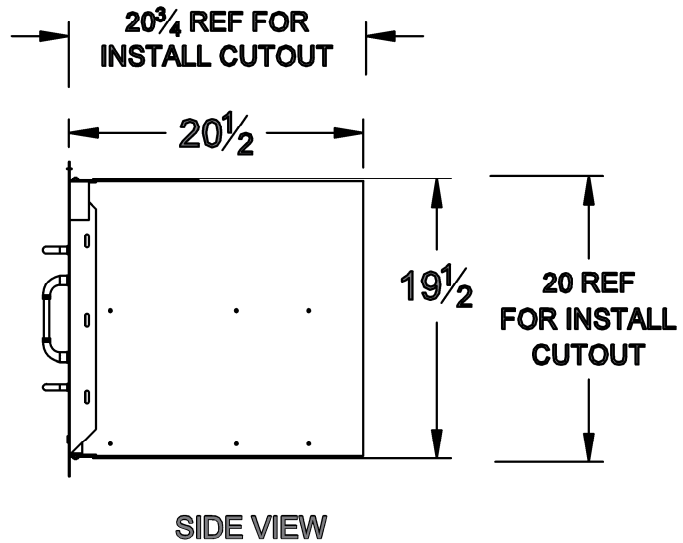

WWW.BULLBBQ.COM

SPEC SHEET

ITEM# 25876

30 INCH

DOOR/DRAWER COMBO

PARTS LIST			
ITEM #	PART #	DESCRIPTION	QTY
1	16572	HANDLE	3
2	16574	DRAWERS	2
3	09971	SELF CLOSING DRAWER RAIL (LEFT SIDE)	2
4	09972	SELF CLOSING DRAWER RAIL (RIGHT SIDE)	2
5	16578	DOOR	1

NOTES:

1. ALL DIMENSIONS ARE IN INCH UNITS
2. INSTALLATION CUTOUT DIMENSIONS: 31 WIDE X 20 TALL X 20 3/4 DEEP