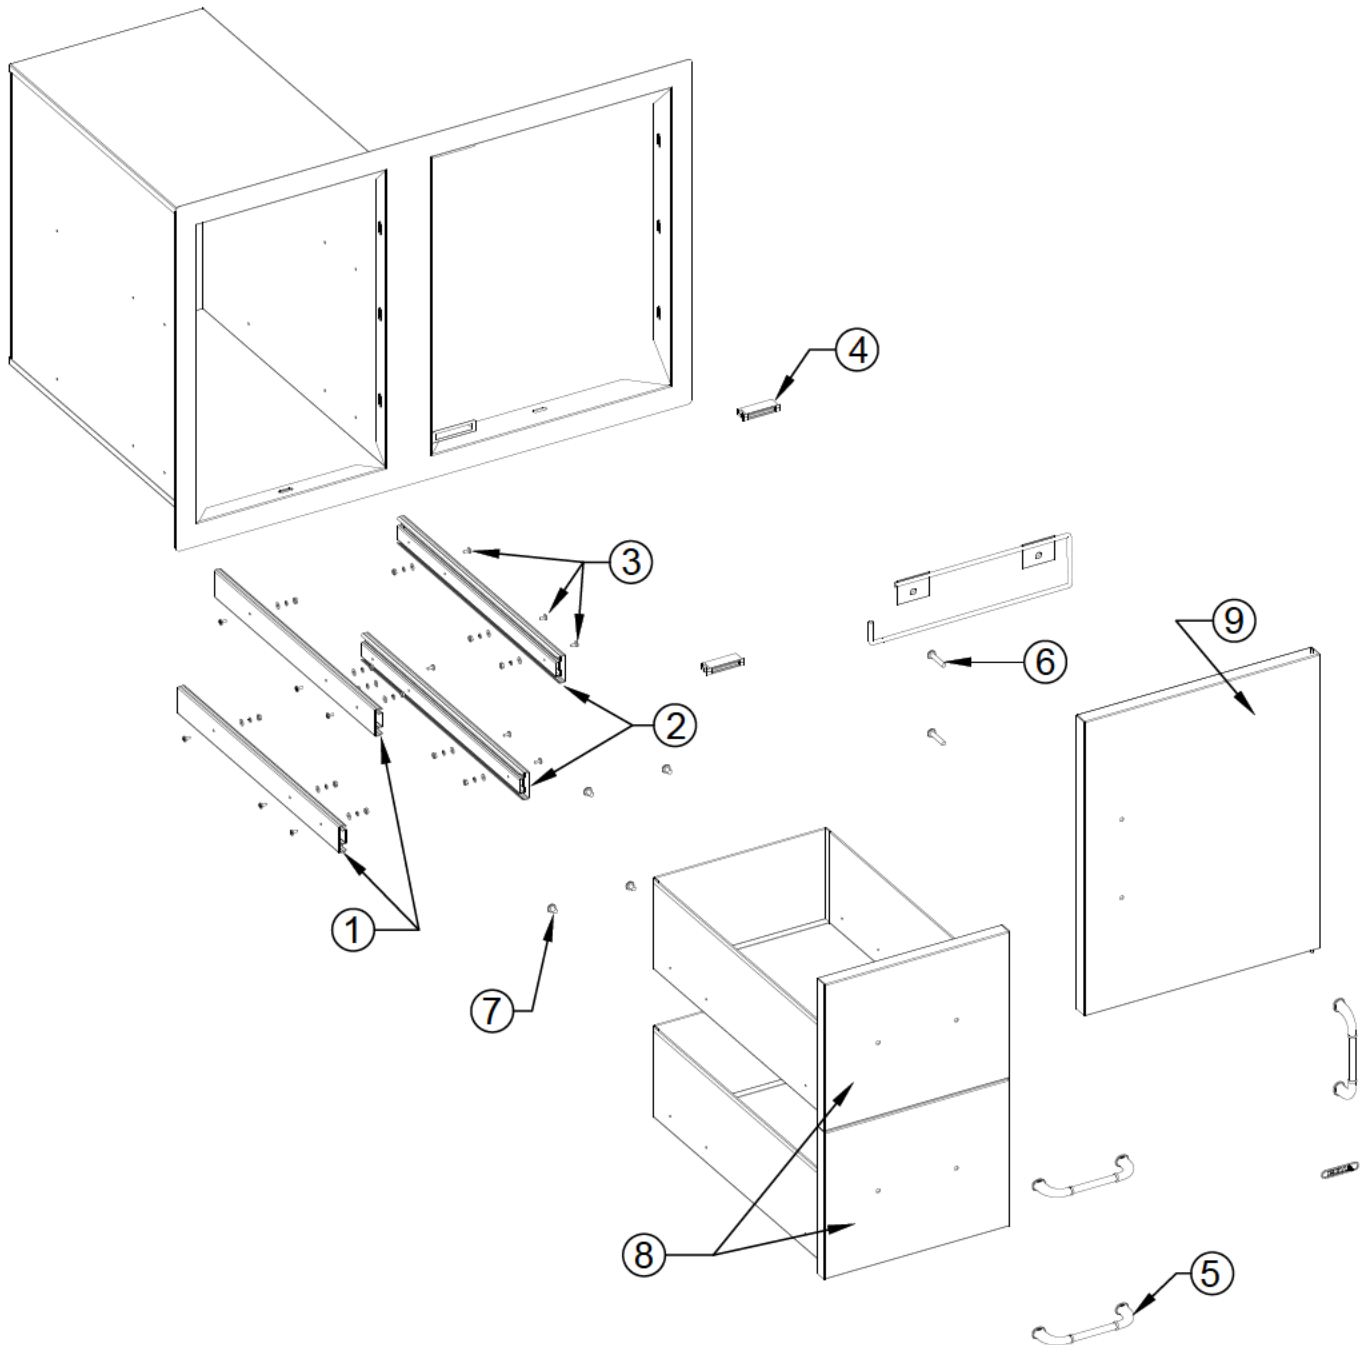

WWW.BULLBBQ.COM

EXPLODED VIEW W/PARTS LIST

ITEM# 25876

DESCRIPTION -

30" DOOR /
DOUBLE DRAWER COMBO

PARTS LIST

ITEM #	PART #	DESCRIPTION	QTY
1	09971	18" PLUG-IN GUIDE TRACK (LEFT)	2
2	09972	18" PLUG-IN GUIDE TRACK (RIGHT)	2
3	09973	GUIDE TRACK INSTALL SCREW SET	2 SETS
4	16548	DOOR MAGNET	2
5	16572	HANDLE	3
6	16515	DOOR HANDLE SCREW SET	1 SET
7	16611	DRAWER HANDLE SCREW SET	2 SETS
8	16574	REPLACEMENT DRAWER	2
9	16607	REPLACEMENT DOOR	1

Exploded View