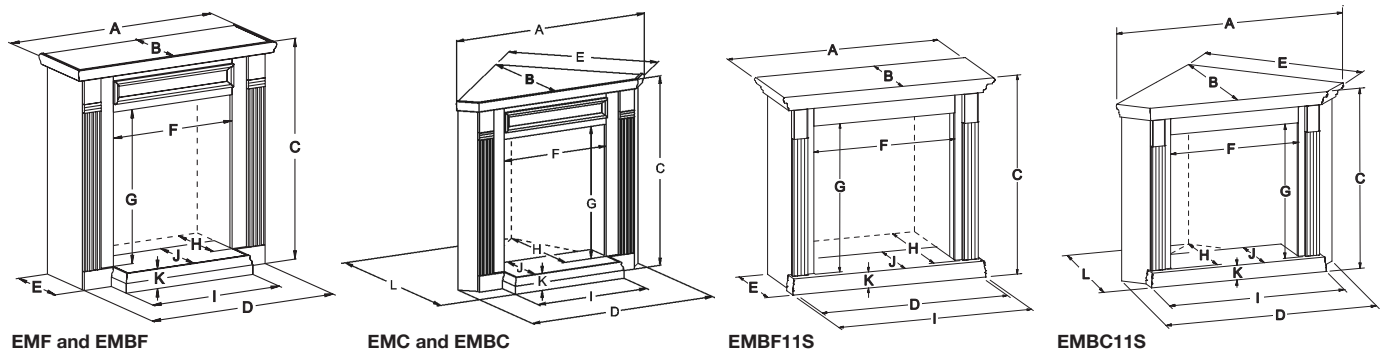

Gas Inlet for All Models		Warranty for All Models
Type of Gas	Natural or LP	All parts carry a five-year limited warranty with a five-year limited labor warranty. All remote controls carry a one-year limited warranty.
Iron Pipe Size (N.P.T.)	1/2 inch	
Ignition System	Standing Pilot/Piezo or Intermittent Pilot	

Empire is committed to continuous product improvement; specifications are subject to change without notice. Dimensions in this brochure are approximate; read and follow the framing dimensions in the owners manual supplied with your Empire product. Flame size, shape, and color will vary from photos.

Member of the following industry associations: