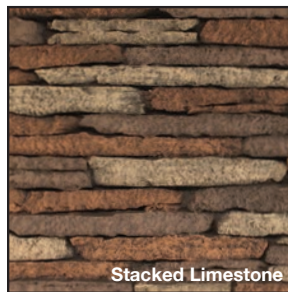

Vail 32 & 36