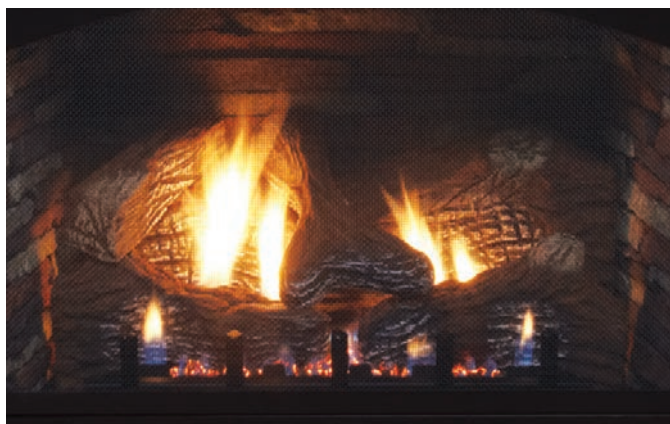

Vail 32 with 24-inch Ceramic Fiber Log Set

Vail Fireplace Systems

- Zero Clearance Certified
- Integrated Oxygen Depletion Sensor
- Thermostat, Millivolt, and Intermittent Pilot Models
- A Variety of Decorative Accessories
- Bedroom-Rated Models Available (See Vail 24 on page 2; Vail 26 on page 3)

Mantels

Surround your Vail fireplace with our Standard Cabinet Mantel or Corner Cabinet Mantel beautifully hand finished in cherry, dark oak, oak, or white. Each mantel is detailed in matching solid wood trim – in oak or poplar.