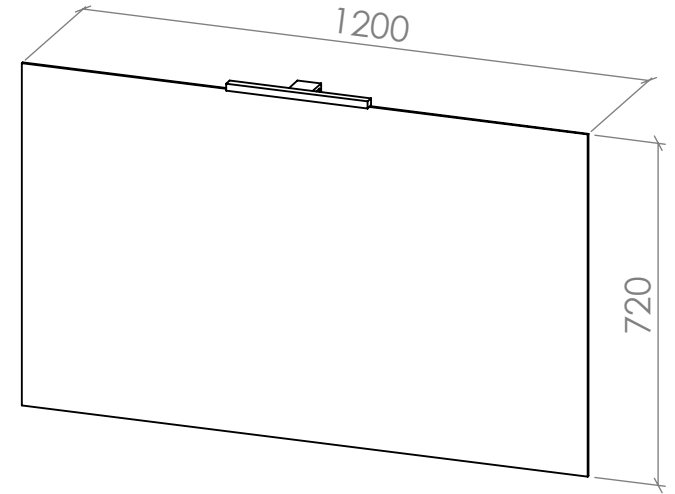

Order **846**

rif. Customer Ref.CITY W.120 2 Sinks

3 VENERE 30
Led Chromo Finish

2 FILO Mirror

FILO Mirror
back Lighting

Suspended Washstand CITY
1 drawer H.24 / 1 drawer H.36
Front Melamine *Rovere Nodato Natura*

Suspended Washstand CITY
1 drawer H.24 / 1 drawer H.36
Front Melamine *Frassino Nocciola*

Suspended Washstand CITY
1 drawer H.24 / 1 drawer H.36
Front Melamine *Eucalipto*

3 Slim Ceramic
Double Sinks