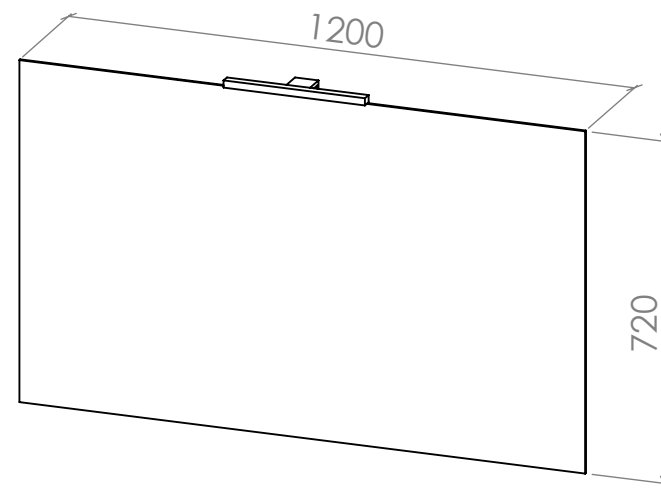

Order **845**

rif. Customer Ref.CITY W.120 Sink Left

**3 VENERE 30**  
Led Chromo Finish

**FILO** Mirror  
back Lighting

**2 FILO** Mirror

**Suspended** Washstand CITY  
2 drawers H.24 / 2 drawers H.36  
Front Melamine *Rovere Nodato Natura*

**Suspended** Washstand CITY  
2 drawers H.24 / 2 drawers H.36  
Front Melamine *Frassino Nocciola*

**Suspended** Washstand CITY  
2 drawers H.24 / 2 drawers H.36  
Front Melamine *Eucalipto*

**3 Slim** Ceramic  
Sink left