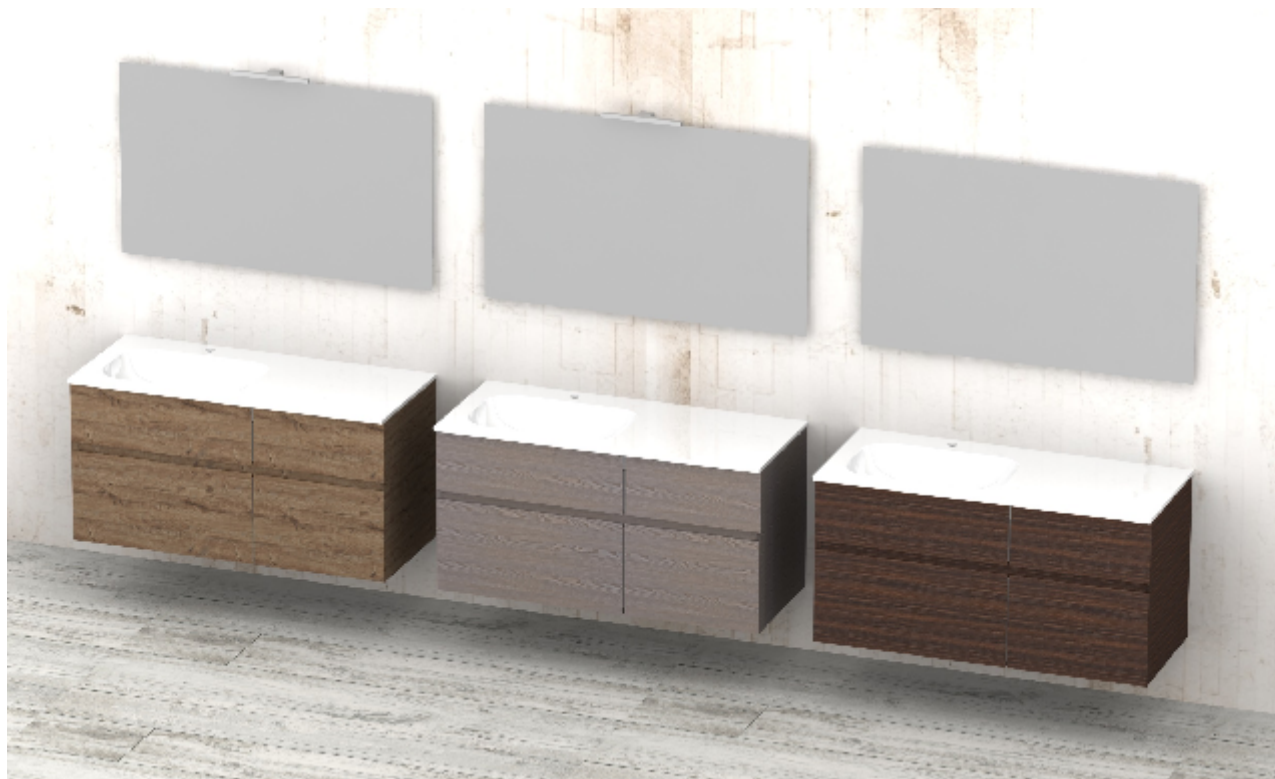

Order **845**

rif. Customer Ref.CITY W.120 Sink Left

**3 VENERE 30**  
Led Chromo Finish

**FILO** Mirror  
back Lighting

**2 FILO** Mirror

**Suspended** Washstand CITY  
2 drawers H.24 / 2 drawers H.36  
Front Melamine *Rovere Nodato Natura*

**Suspended** Washstand CITY  
2 drawers H.24 / 2 drawers H.36  
Front Melamine *Frassino Nocciola*

**Suspended** Washstand CITY  
2 drawers H.24 / 2 drawers H.36  
Front Melamine *Eucalipto*

**3 Slim** Ceramic  
Sink left